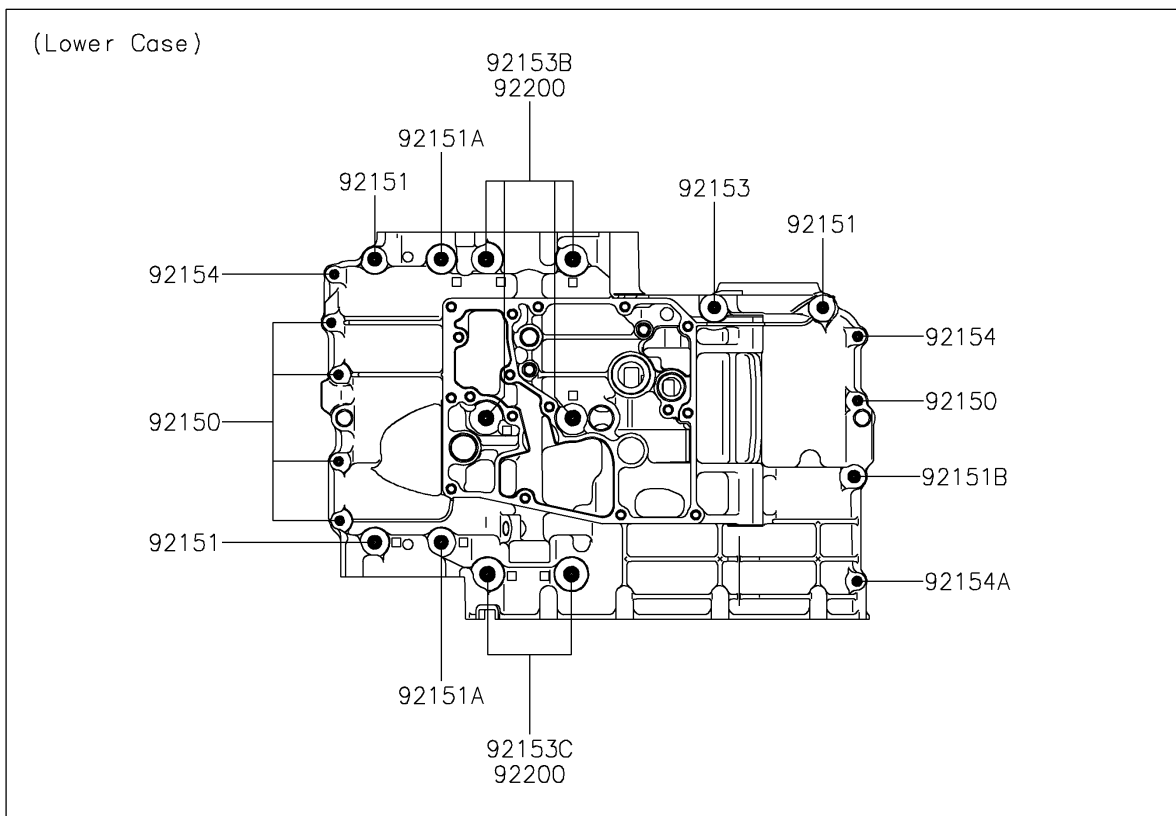

2021 VULCAN[®] S ABS CAFE

PARTS DIAGRAM

Crankcase Bolt Pattern

E1412

2021 VULCAN[®] S ABS CAFE

PARTS LIST

Crankcase Bolt Pattern

ITEM NAME

PART NUMBER

QUANTITY
