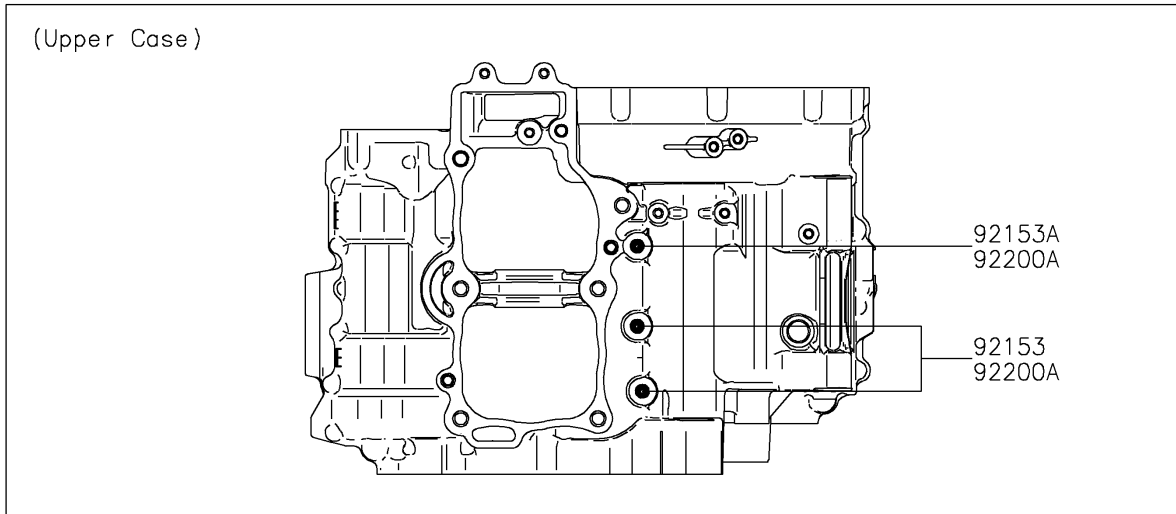

2021 VULCAN[®] S ABS CAFE

PARTS DIAGRAM

Crankcase Bolt Pattern

E1412

2021 VULCAN[®] S ABS CAFE

PARTS LIST

Crankcase Bolt Pattern

ITEM NAME

PART NUMBER

QUANTITY
