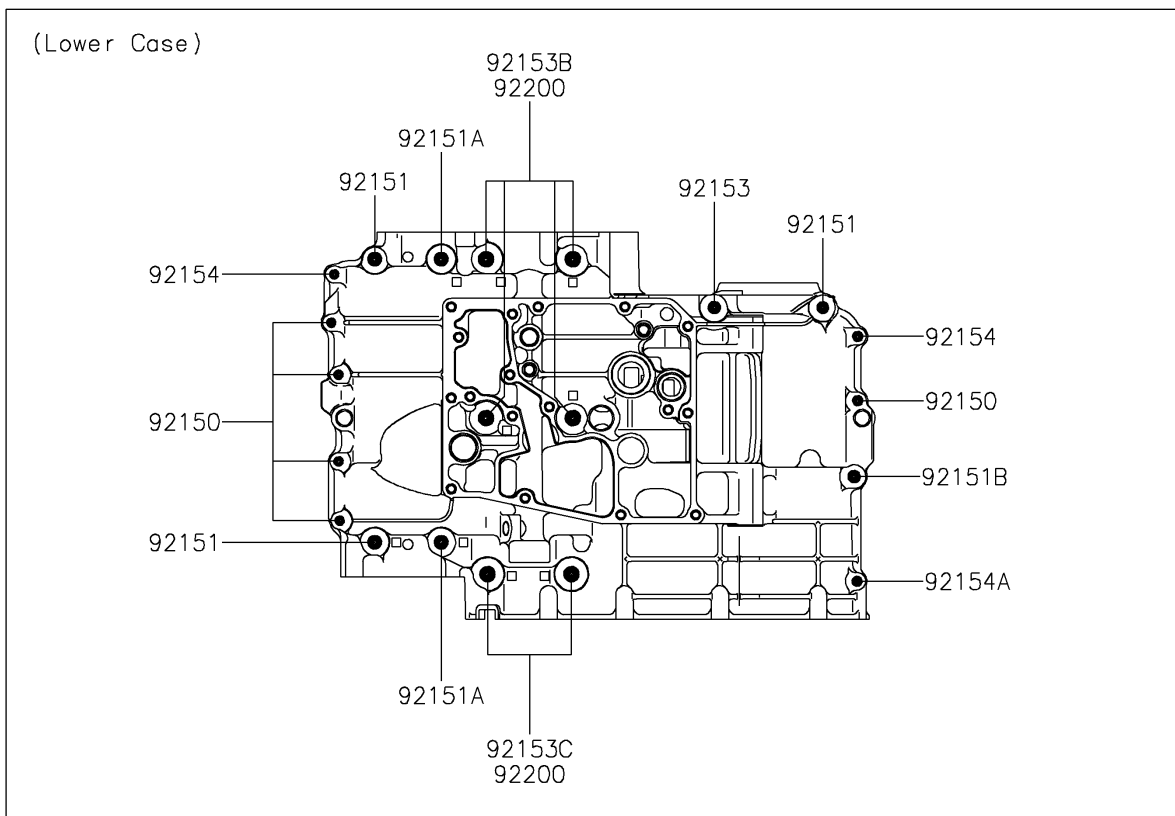

2021 Vulcan® S ABS CAFE

PARTS DIAGRAM

Crankcase Bolt Pattern

E1412

2021 Vulcan[®] S ABS CAFE

PARTS LIST

Crankcase Bolt Pattern

ITEM NAME

PART NUMBER

QUANTITY
