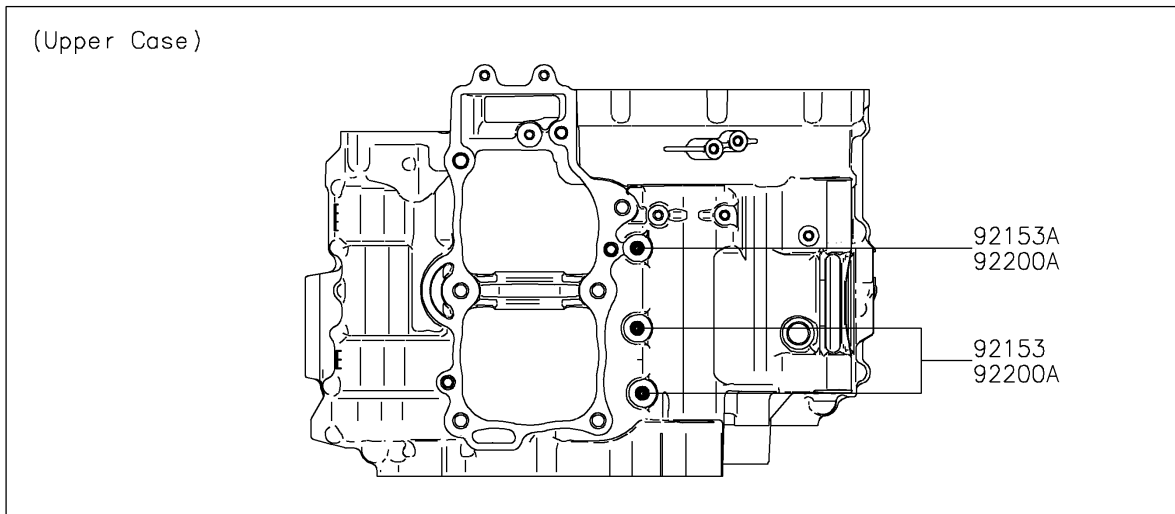

2021 Vulcan® S ABS CAFE

PARTS DIAGRAM

Crankcase Bolt Pattern

E1412

2021 Vulcan[®] S ABS CAFE

PARTS LIST

Crankcase Bolt Pattern

ITEM NAME

PART NUMBER

QUANTITY
