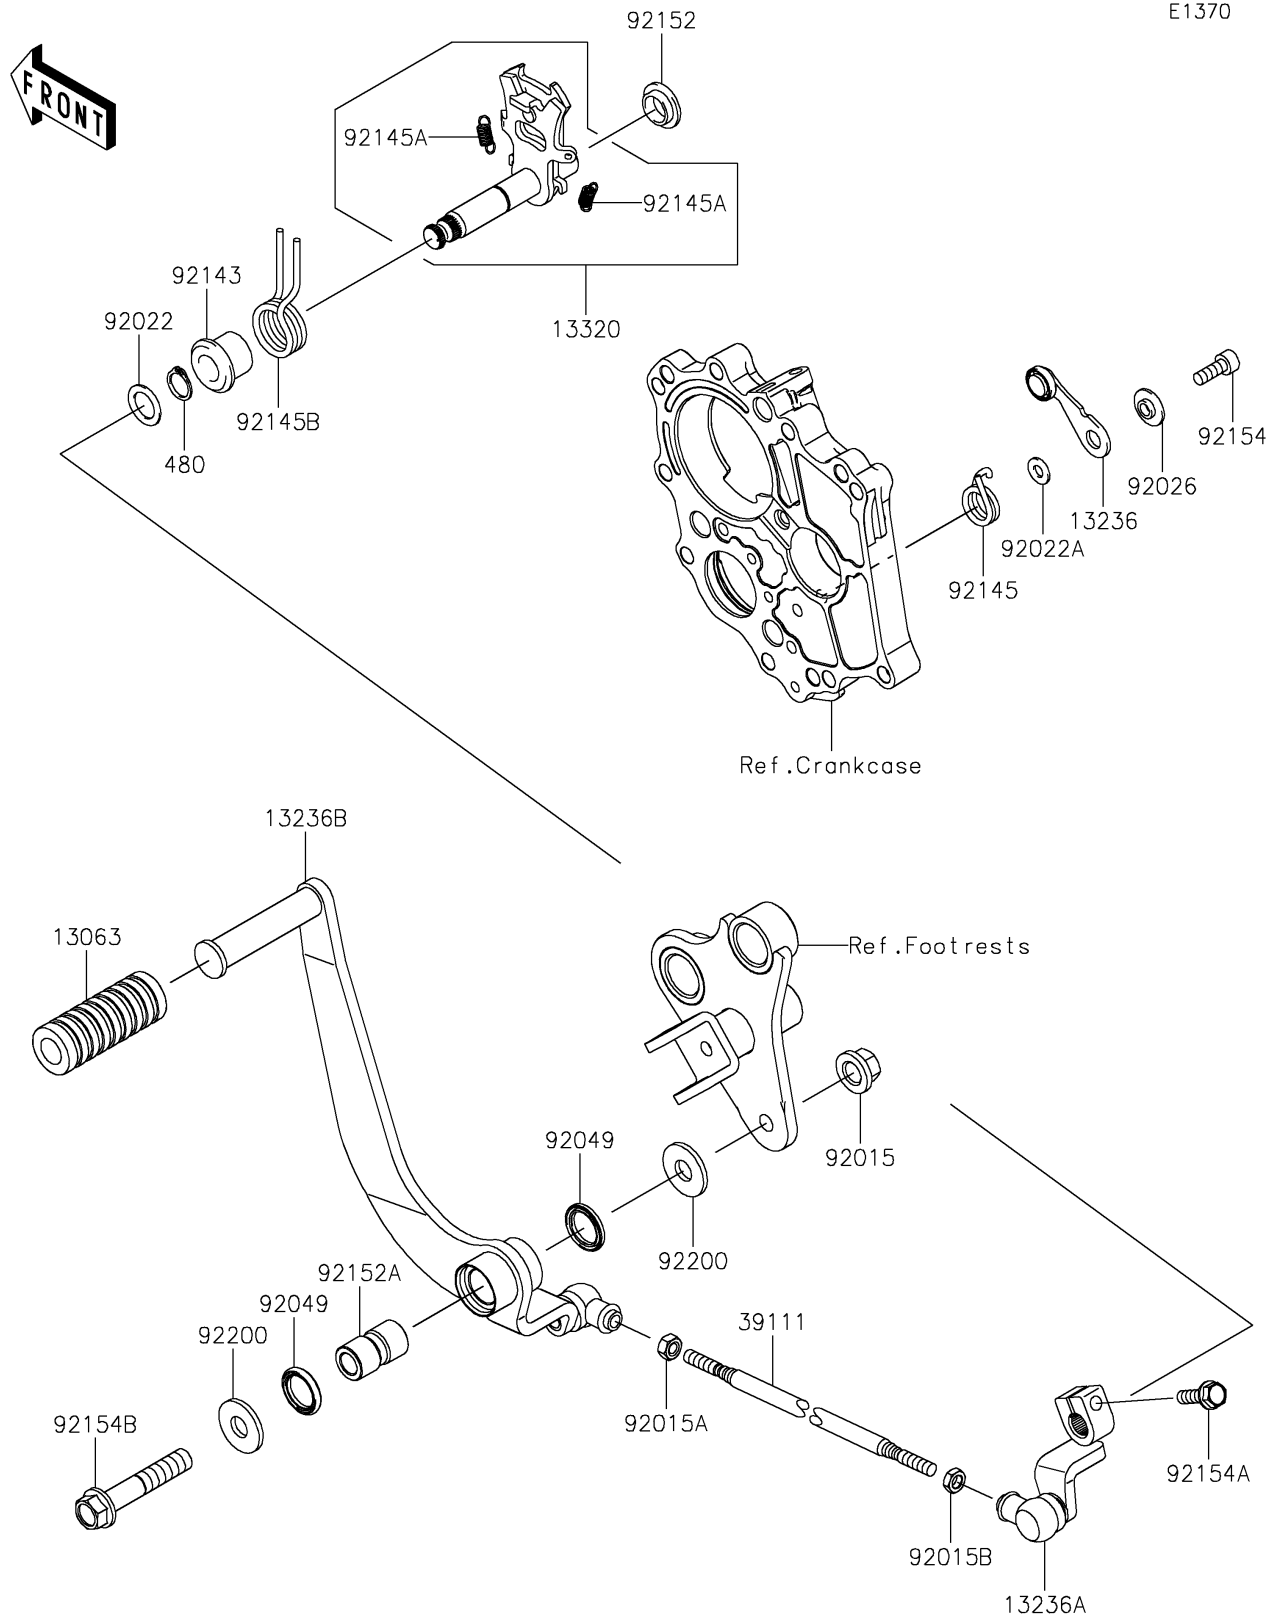

2022 VULCAN[®] S CAFE

PARTS DIAGRAM

Gear Change Mechanism

E1370

2022 VULCAN[®] S CAFE

PARTS LIST

Gear Change Mechanism

ITEM NAME

PART NUMBER

QUANTITY
