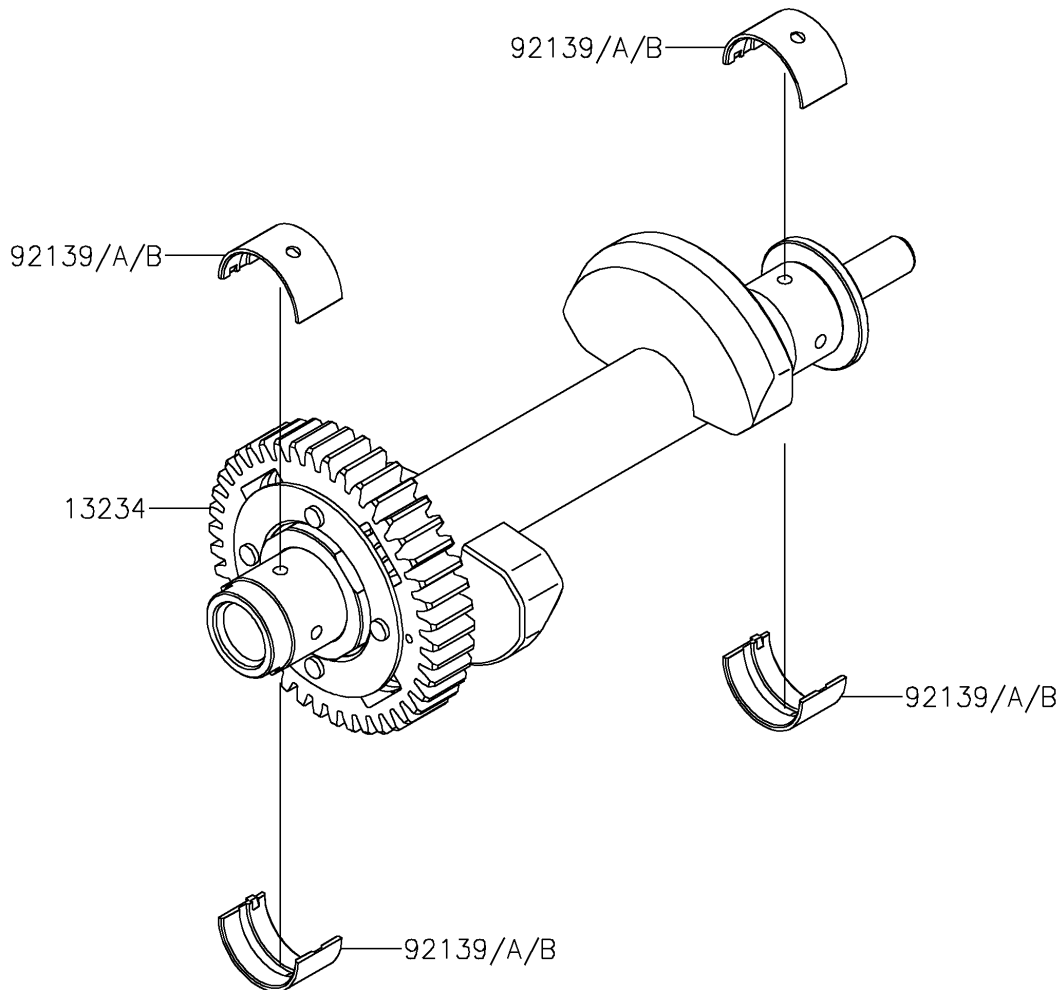

2022 VULCAN® S CAFE

PARTS DIAGRAM

Balancer

E1323

2022 VULCAN[®] S CAFE

PARTS LIST

Balancer

ITEM NAME

PART NUMBER

QUANTITY
