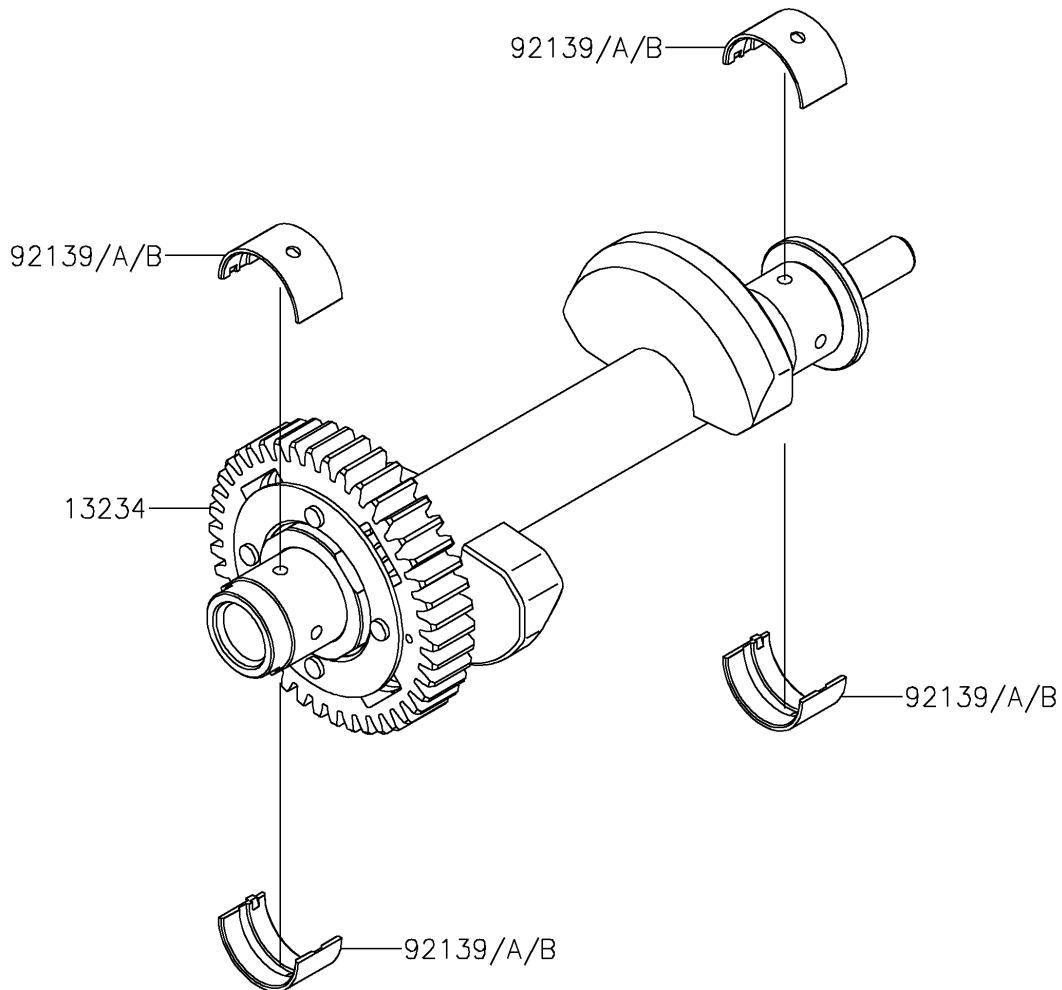

2021 Vulcan[®] S ABS CAFE

PARTS DIAGRAM

Balancer

E1323

2021 Vulcan® S ABS CAFE

PARTS LIST

Balancer

ITEM NAME	PART NUMBER	QUANTITY
SHAFT-COMP,BALANCER (Ref # 13234)	13234-0602	1
BUSHING,BALANCER,BLUE (Ref # 92139)	92139-0117	4
BUSHING,BALANCER,BLACK (Ref # 92139A)	92139-0118	AR
BUSHING,BALANCER,BROWN (Ref # 92139B)	92139-0119	AR