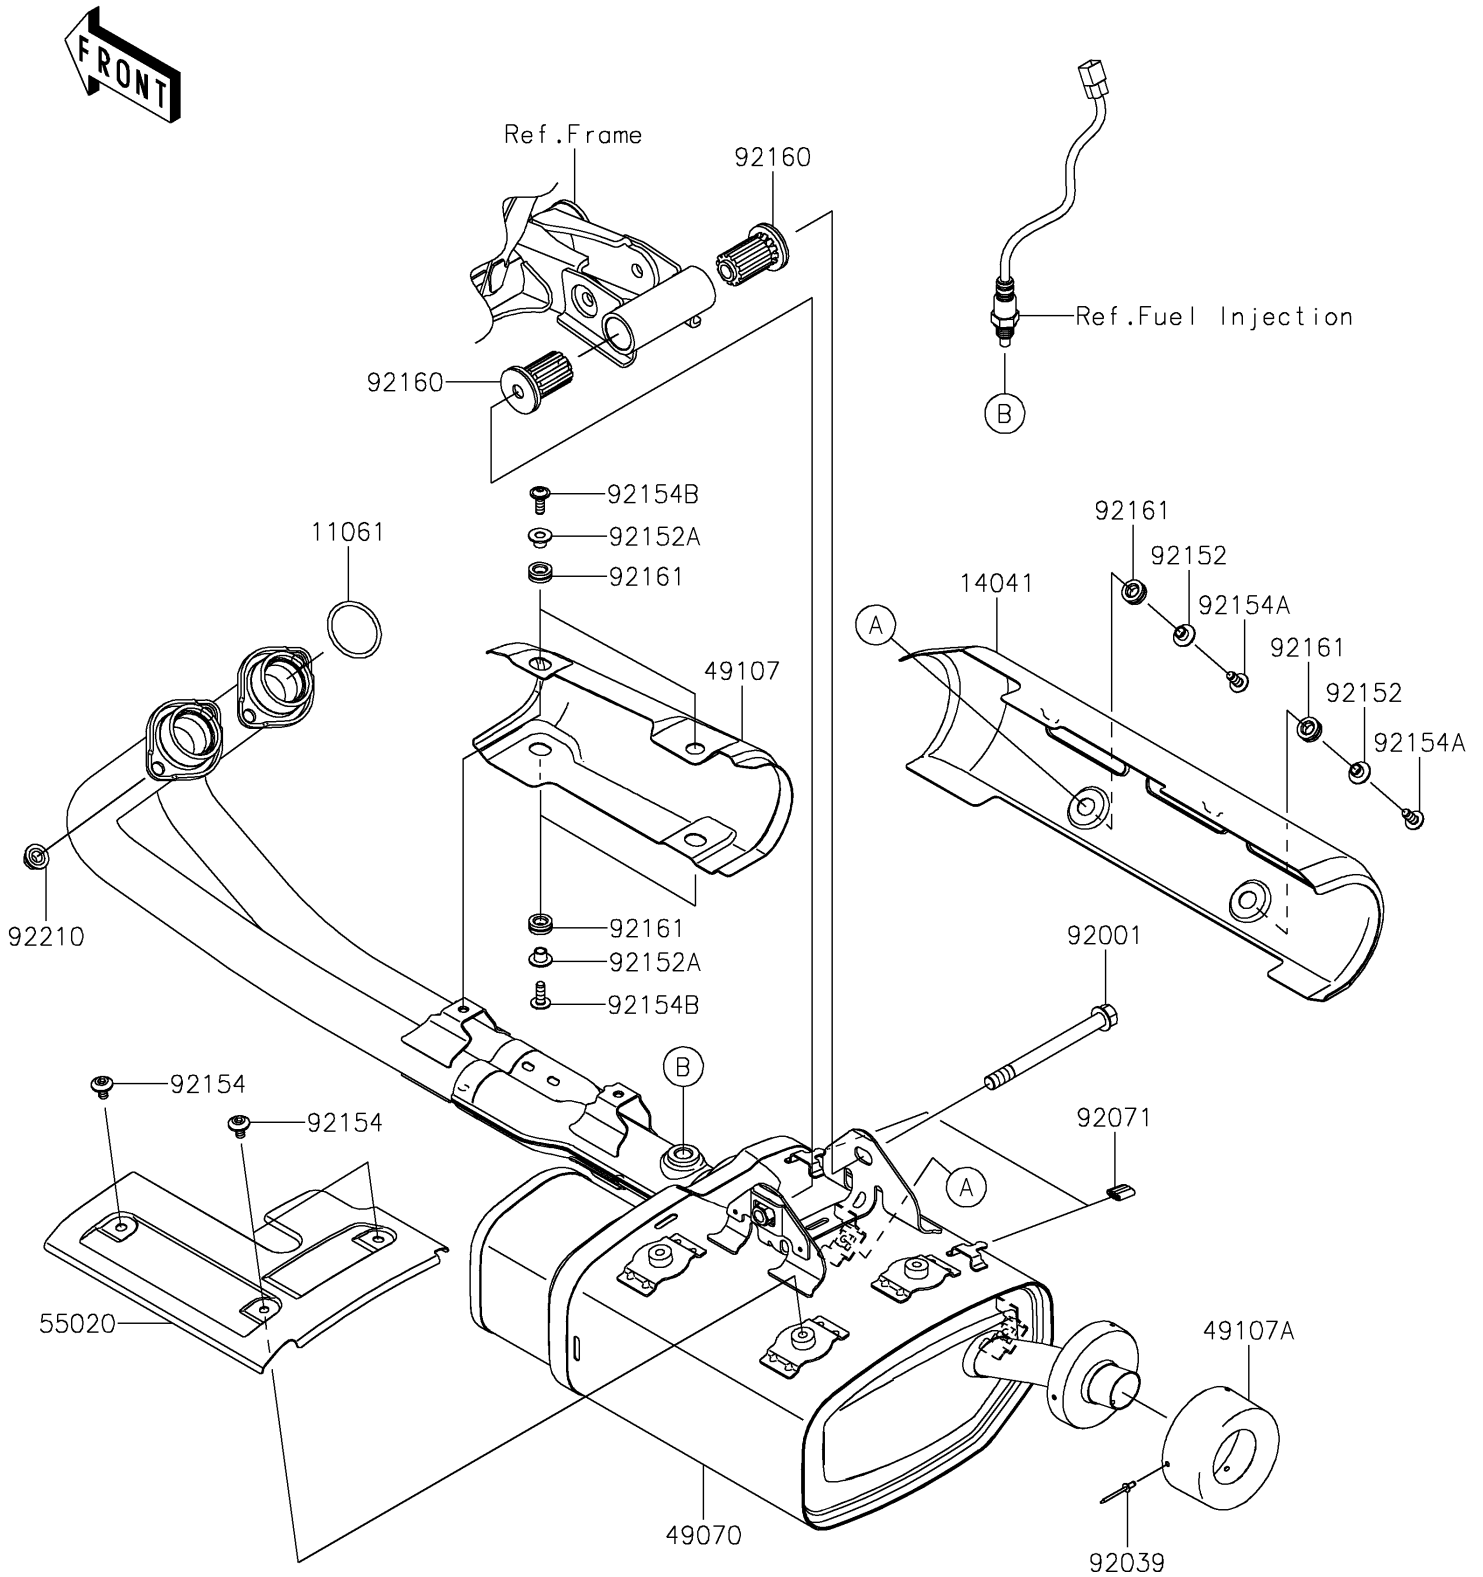

2022 VULCAN® S CAFE

PARTS DIAGRAM

Muffler(s)

E1140

2022 VULCAN[®] S CAFE

PARTS LIST

Muffler(s)

ITEM NAME

PART NUMBER

QUANTITY
