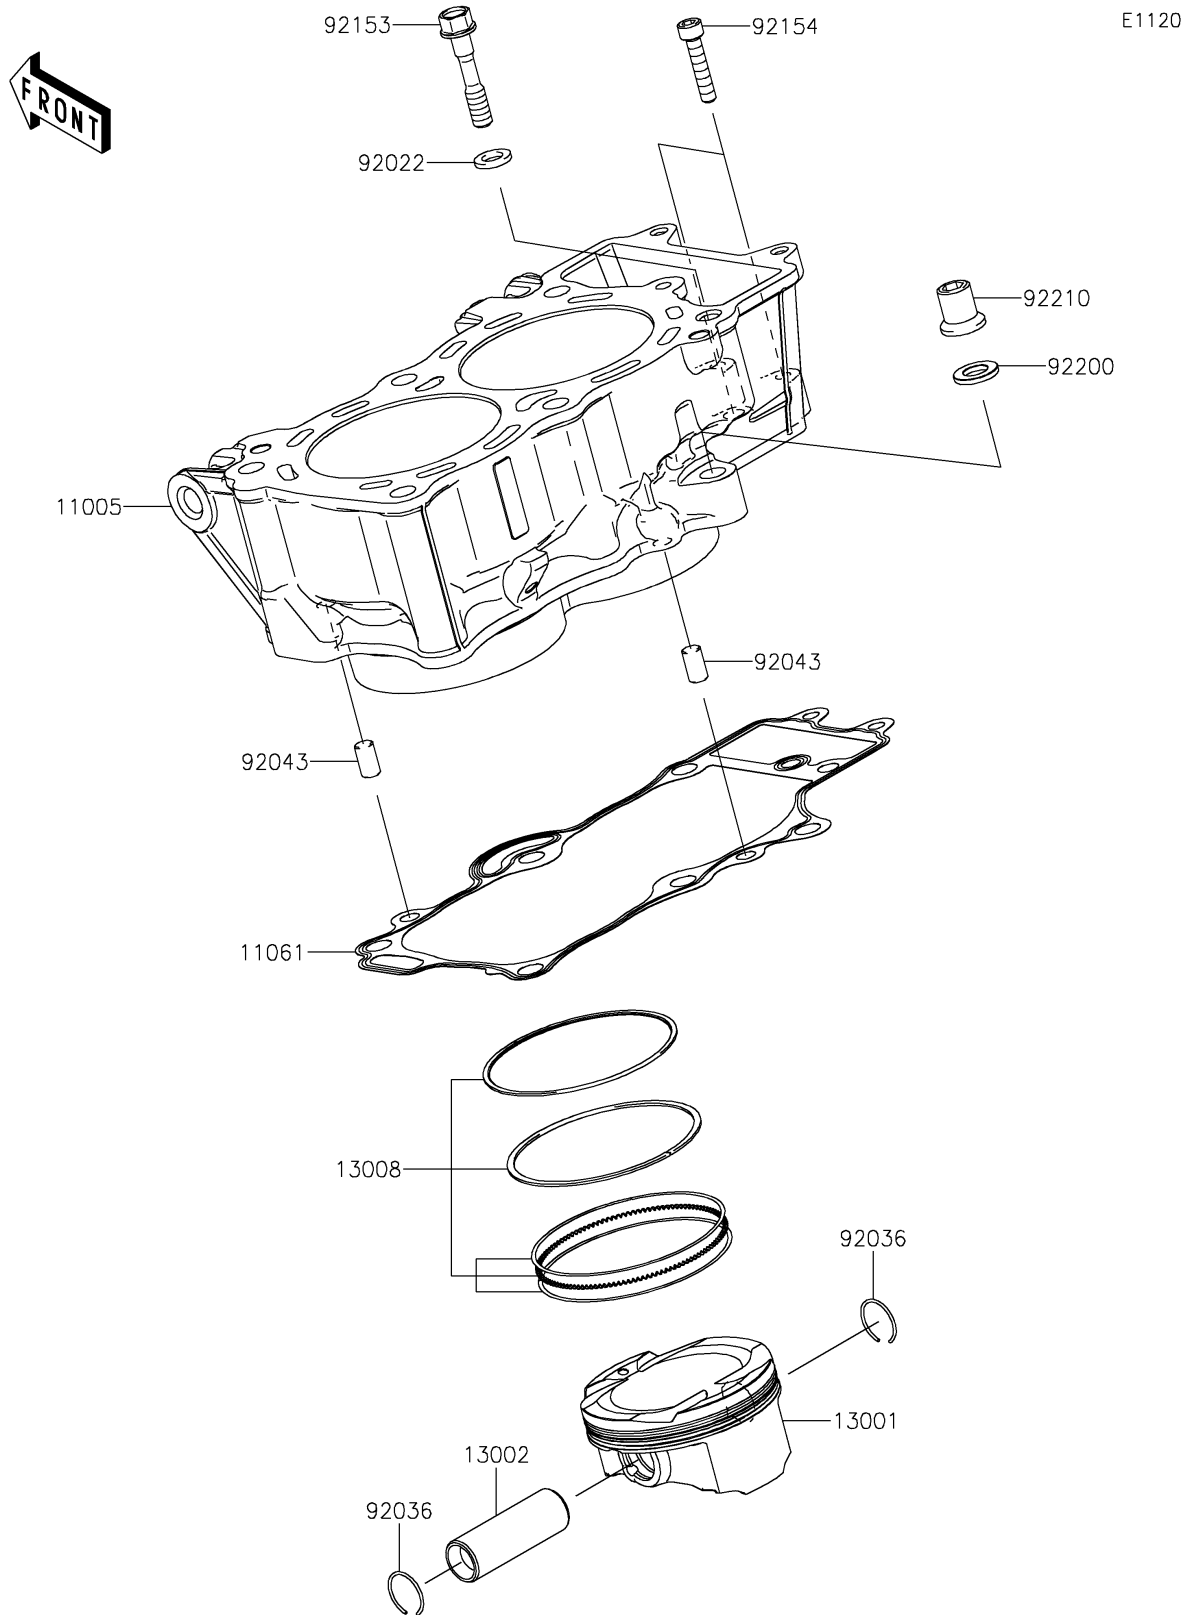

2021 VULCAN® S ABS CAFE

PARTS DIAGRAM

Cylinder/Piston(s)

2021 VULCAN[®] S ABS CAFE

PARTS LIST

Cylinder/Piston(s)

ITEM NAME

PART NUMBER

QUANTITY
