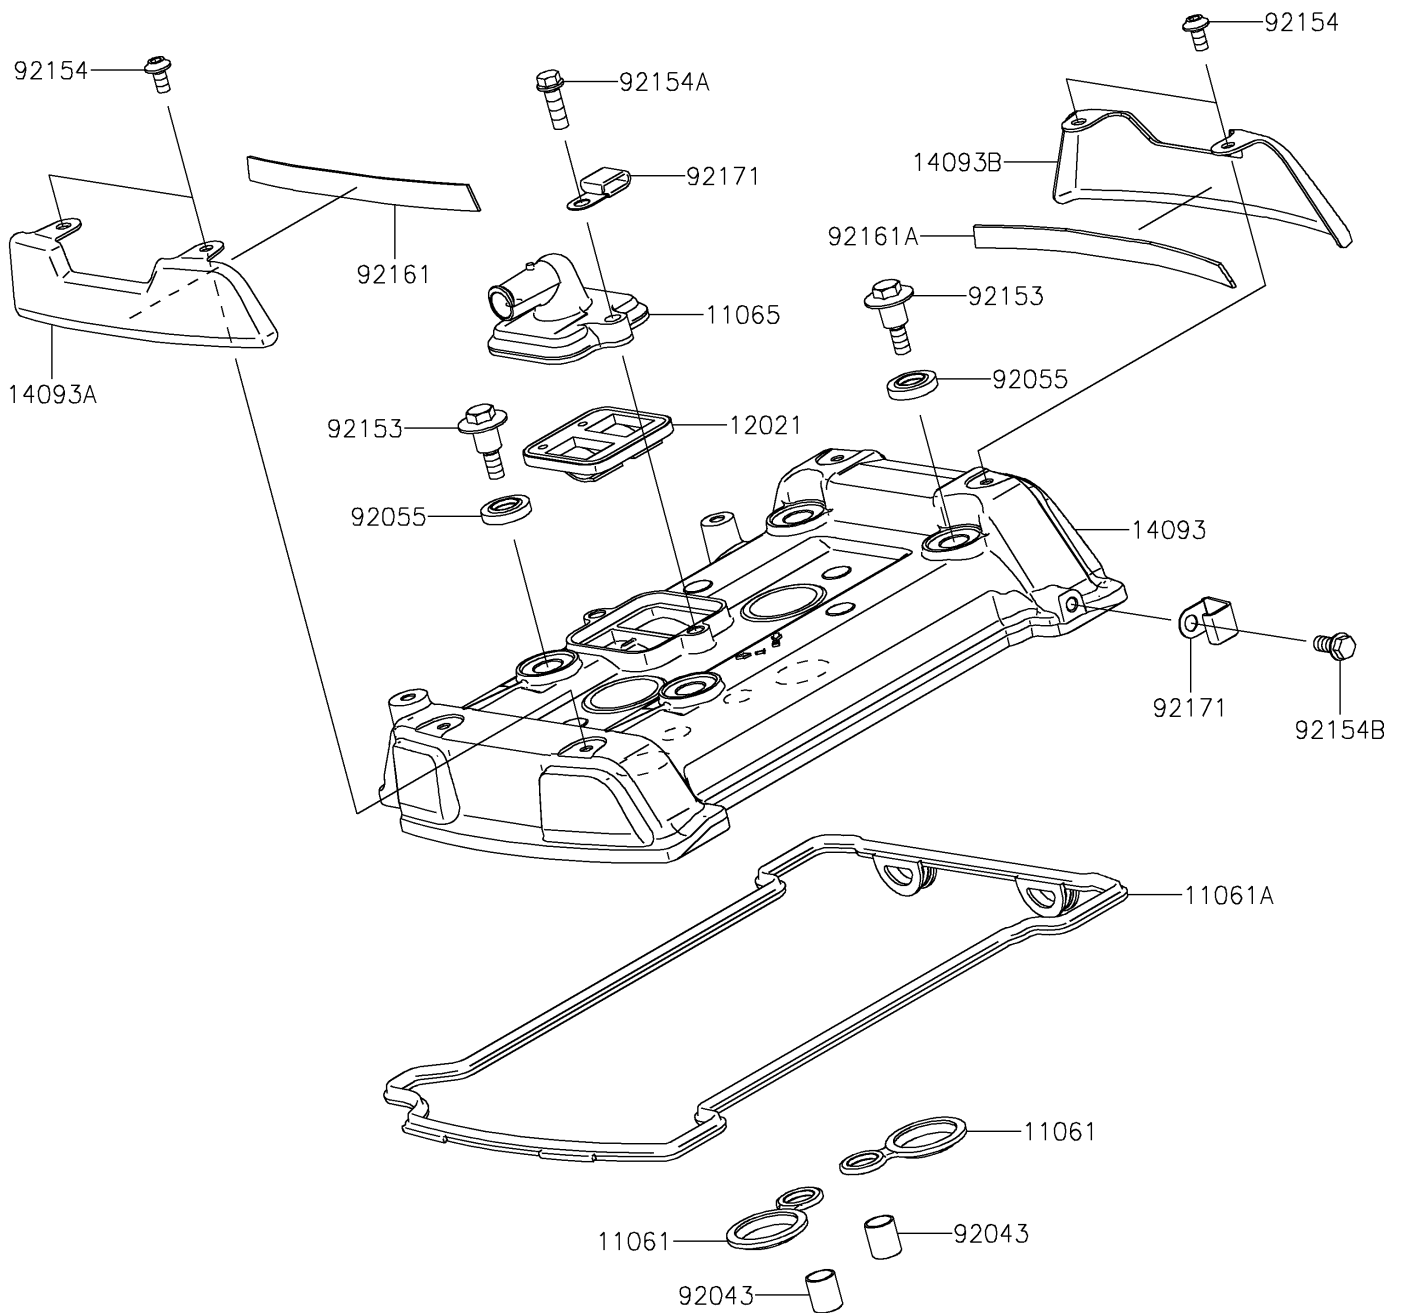

2021 VULCAN® S ABS CAFE

PARTS DIAGRAM Cylinder Head Cover

E1112

2021 VULCAN[®] S ABS CAFE

PARTS LIST

Cylinder Head Cover

ITEM NAME

PART NUMBER

QUANTITY
