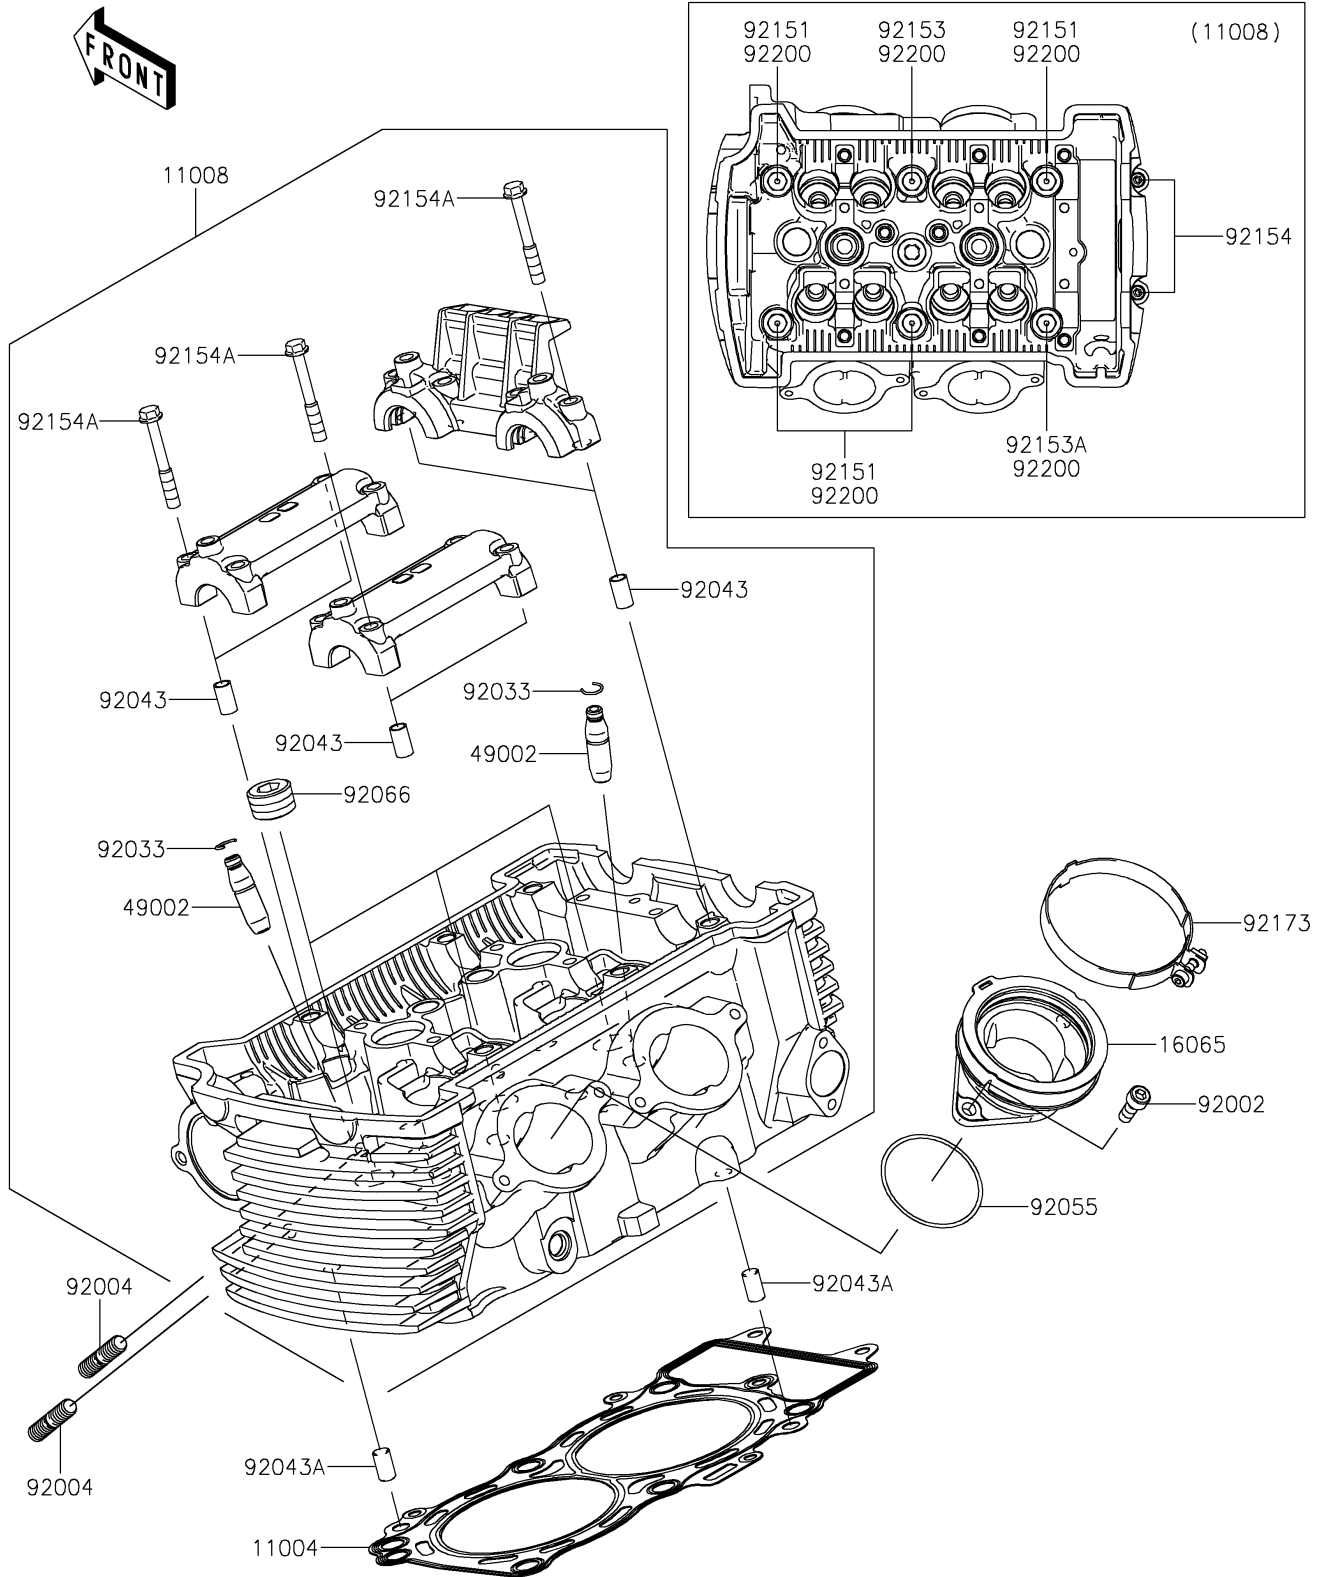

2021 Vulcan® S ABS CAFE

PARTS DIAGRAM

Cylinder Head

E1111

2021 Vulcan® S ABS CAFE

PARTS LIST

Cylinder Head

ITEM NAME	PART NUMBER	QUANTITY
GASKET-HEAD (Ref # 11004)	11004-0064	1
HEAD-COMP-CYLINDER (Ref # 11008)	11008-0992	1
HOLDER-CARBURETOR (Ref # 16065)	16065-0128	2
GUIDE-VALVE (Ref # 49002)	49002-1116	8
BOLT,6X16 (Ref # 92002)	92002-1143	4
STUD,8X22 (Ref # 92004)	92004-0025	4
RING-SNAP (Ref # 92033)	92033-1247	8
PIN,6.2X8X14 (Ref # 92043)	92043-1263	6
PIN,8X14 (Ref # 92043A)	92043-1567	2
RING-O,47X1.9 (Ref # 92055)	92055-1600	2
PLUG,PT1/2X12.5 (Ref # 92066)	92066-0002	3
BOLT,10X158 (Ref # 92151)	92151-1152	4
BOLT,FLANGED-SMALL,10X176 (Ref # 92153)	92153-0972	1
BOLT,FLANGED-SMALL,10X80 (Ref # 92153A)	92153-1321	1
BOLT,SOCKET,6X30 (Ref # 92154)	92154-0116	2
BOLT,FLANGED,6X45 (Ref # 92154A)	92154-3737	12
CLAMP (Ref # 92173)	92173-0239	2
WASHER,10.5X19X2.3 (Ref # 92200)	92200-0363	6