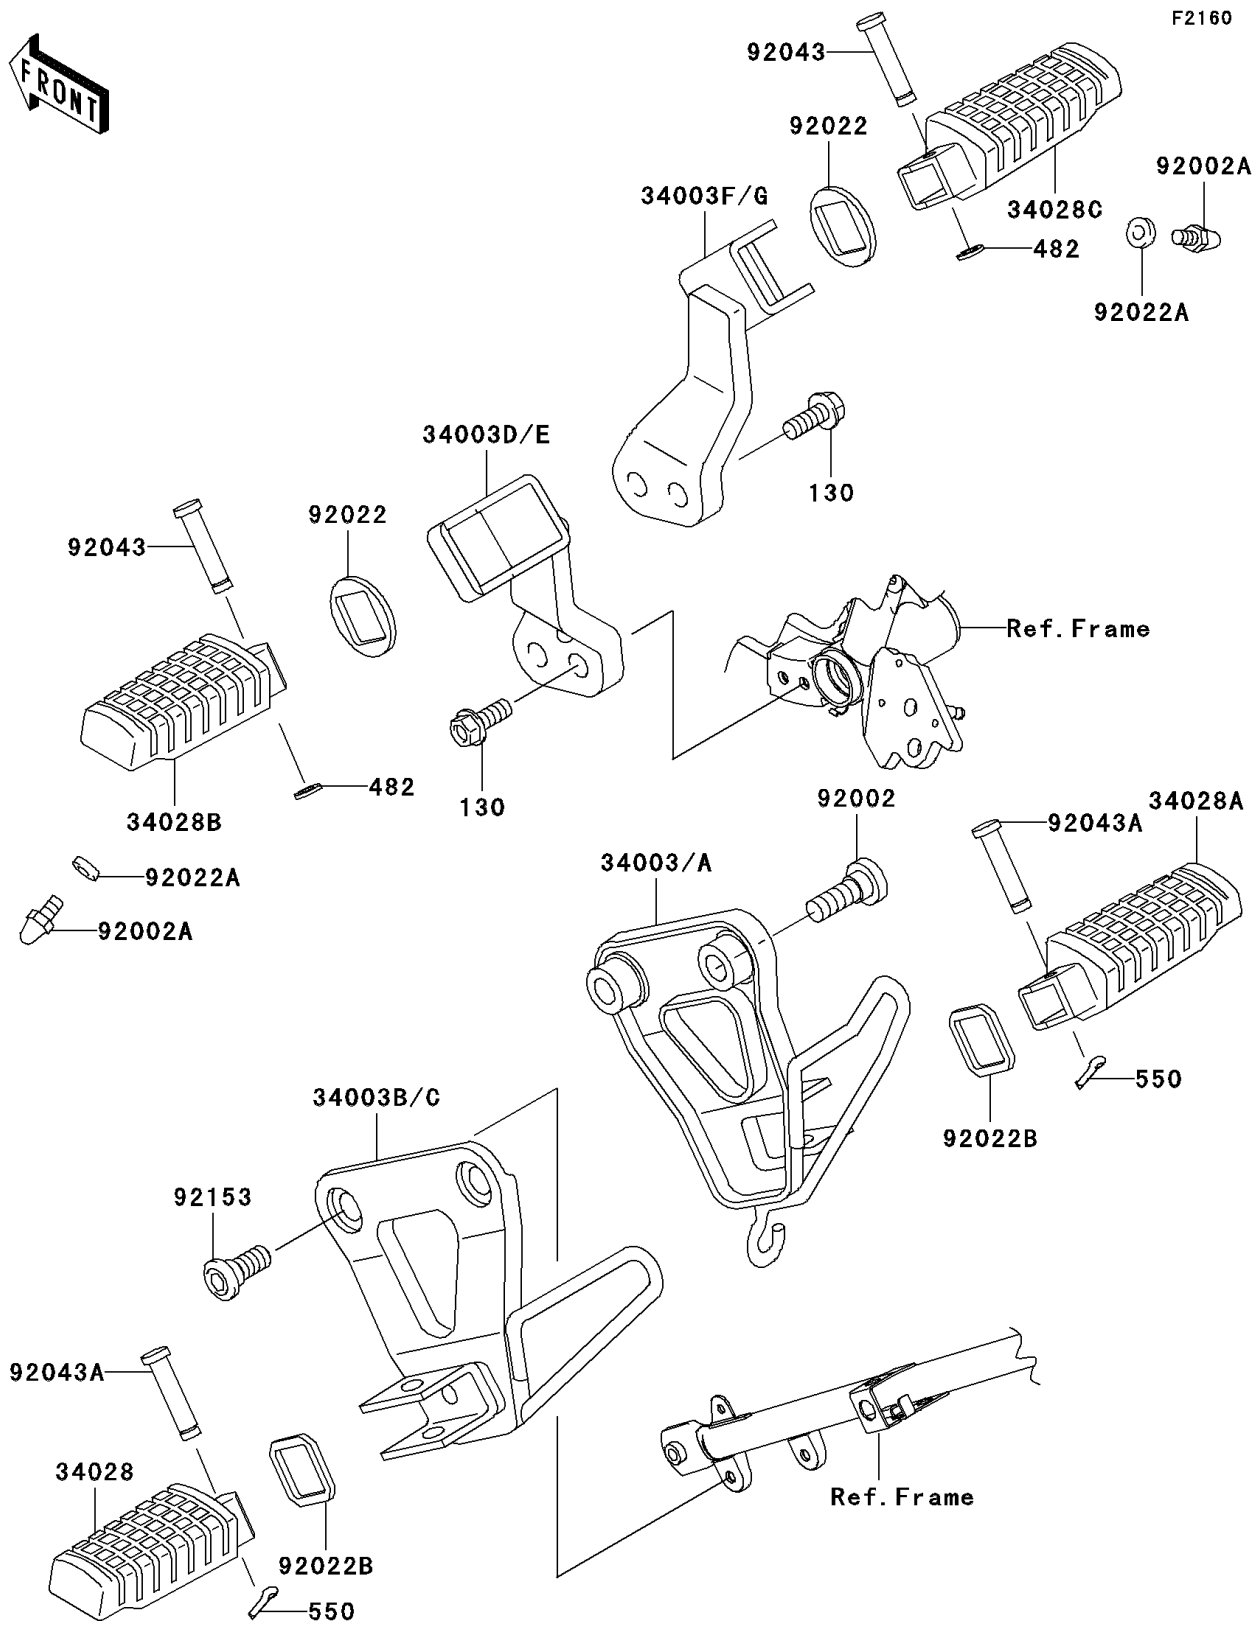

2009 KLR™ 650

PARTS DIAGRAM

Footrests

2009 KLR™ 650

PARTS LIST

Footrests

ITEM NAME

PART NUMBER

QUANTITY
