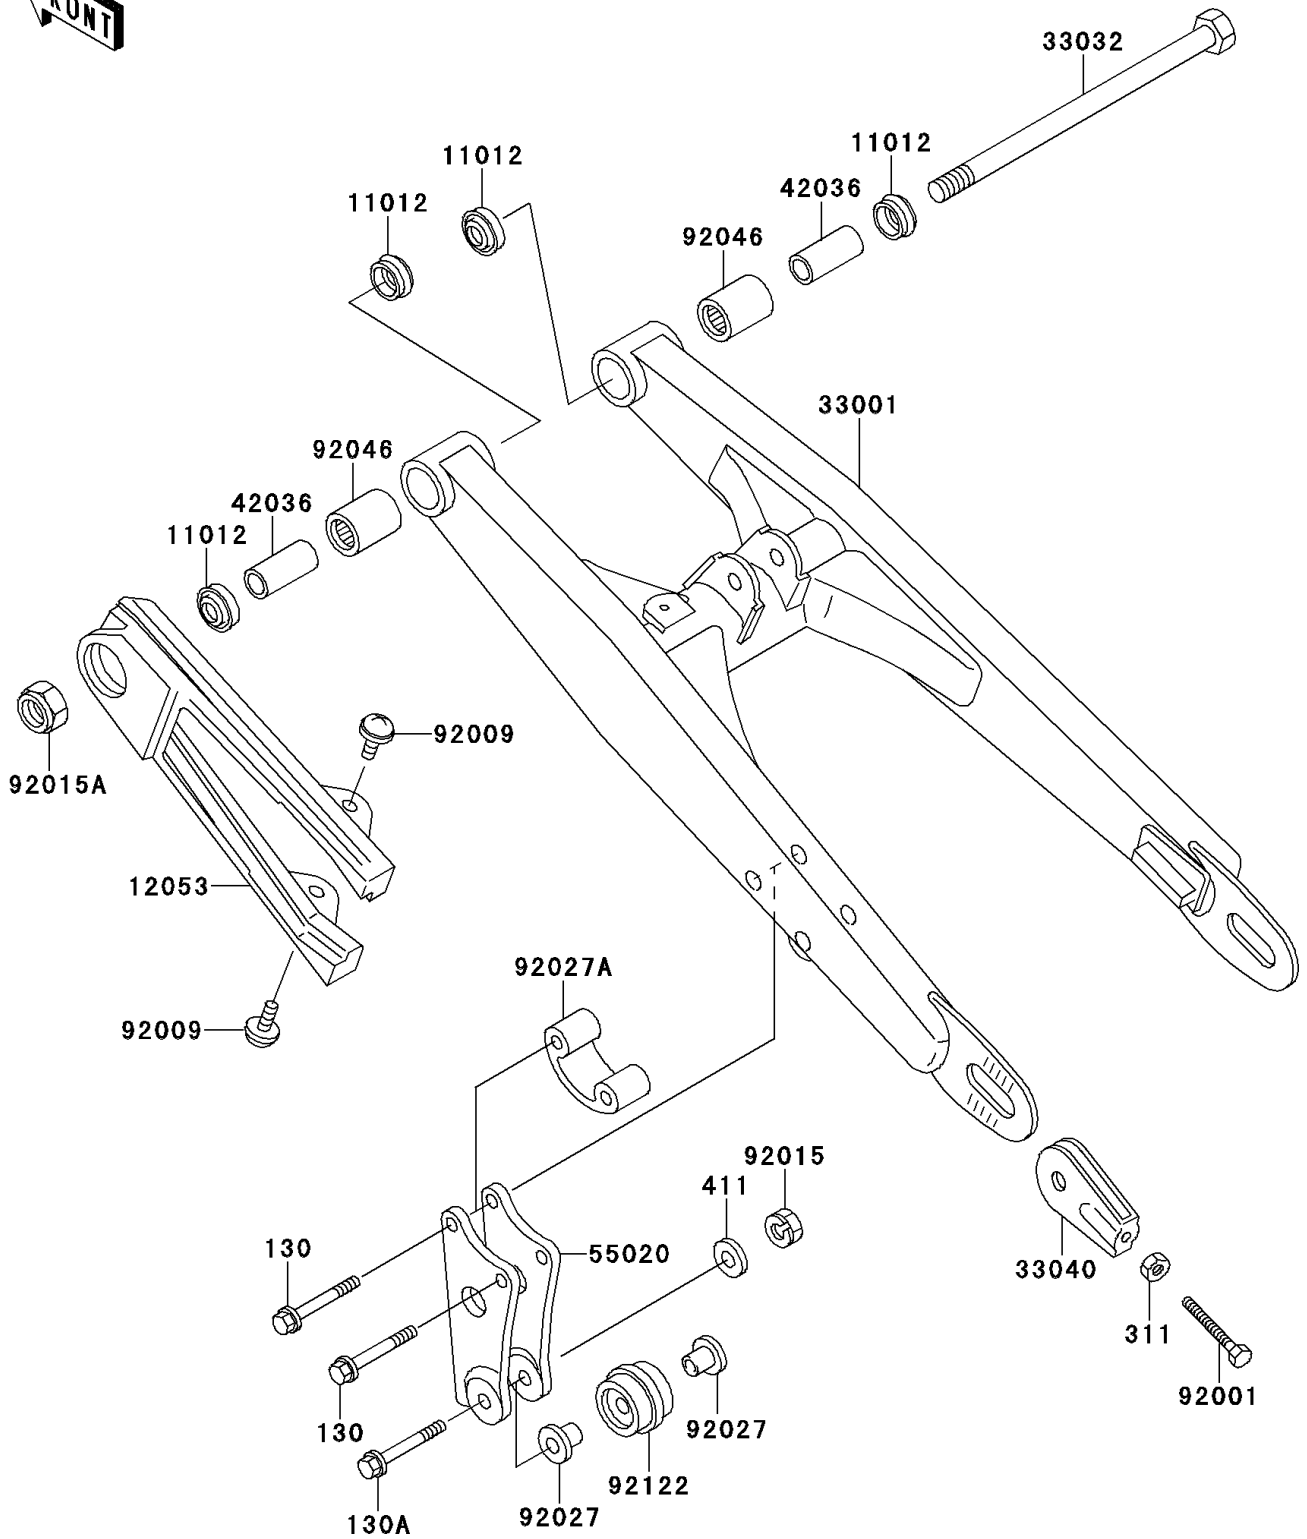

1991 KX60

PARTS DIAGRAM

Swing Arm

F2141

1991 KX60

PARTS LIST

Swing Arm

ITEM NAME

PART NUMBER

QUANTITY
