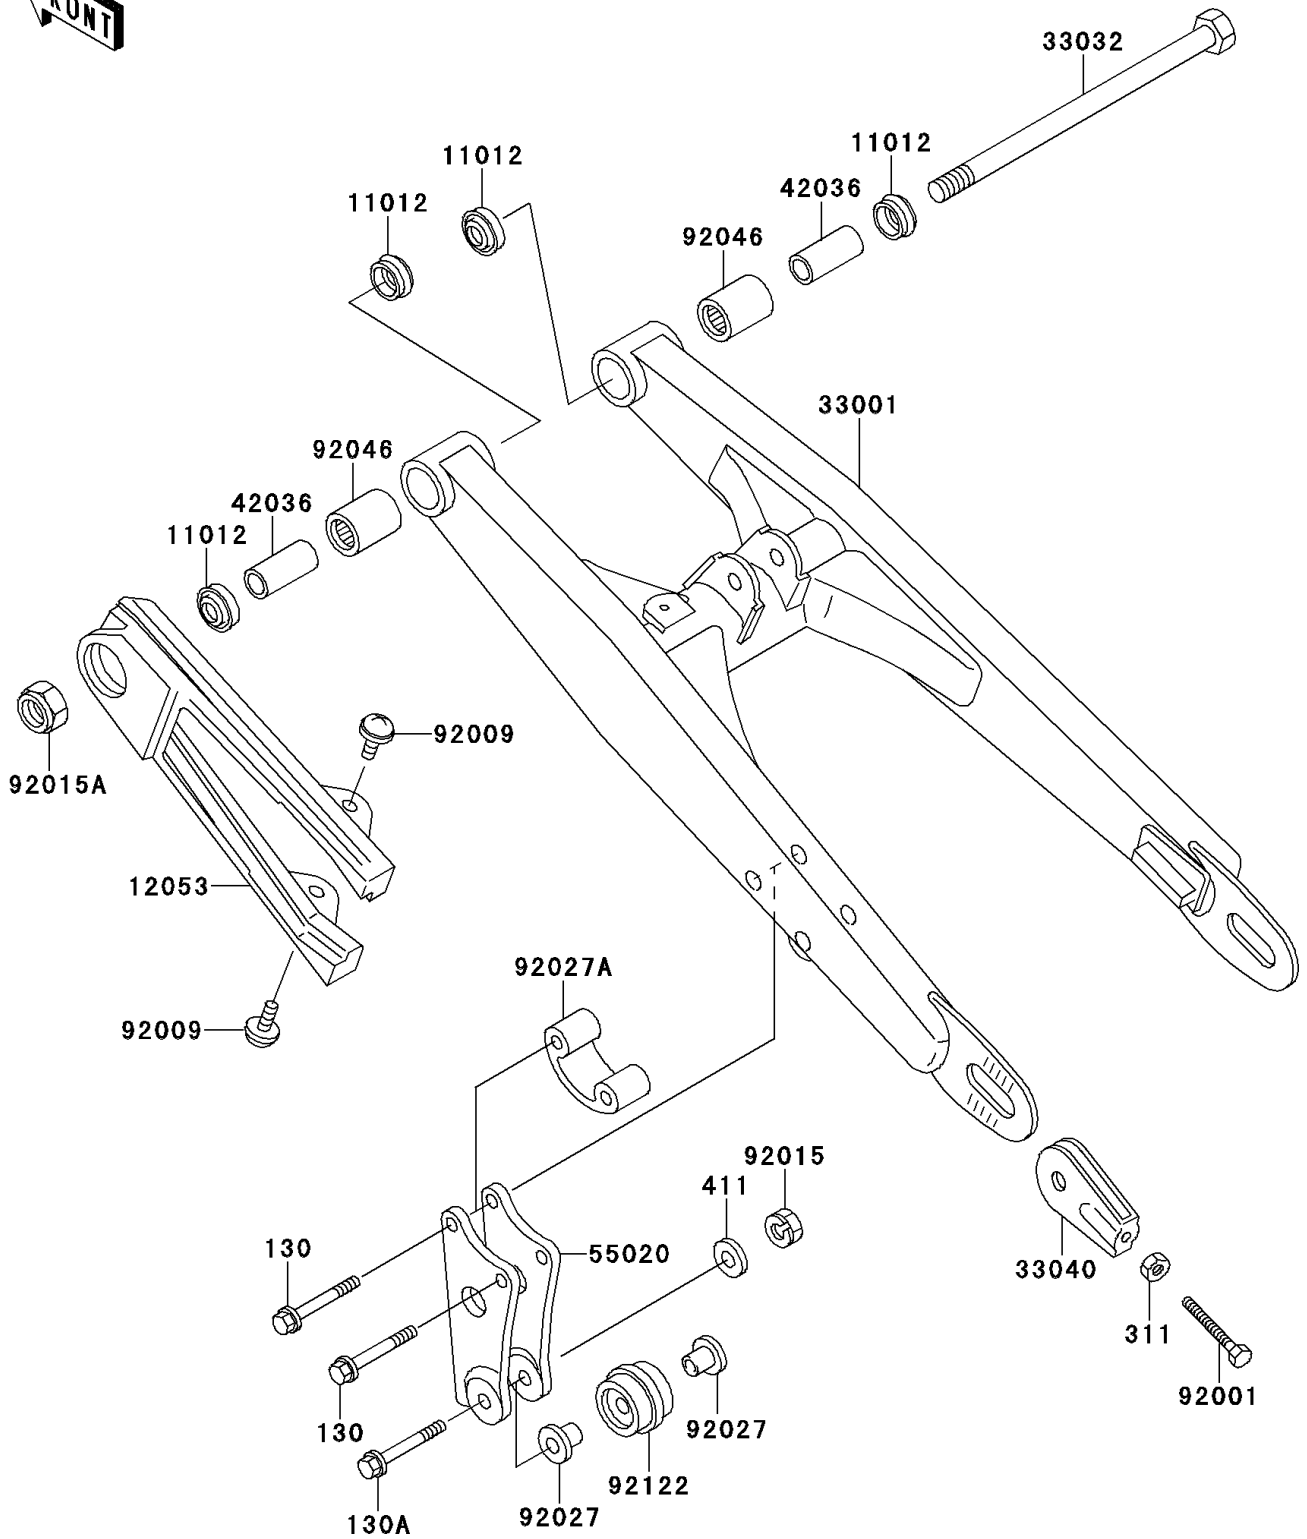

1992 KX60

PARTS DIAGRAM

Swing Arm

F2141

1992 KX60

PARTS LIST

Swing Arm

ITEM NAME

PART NUMBER

QUANTITY
