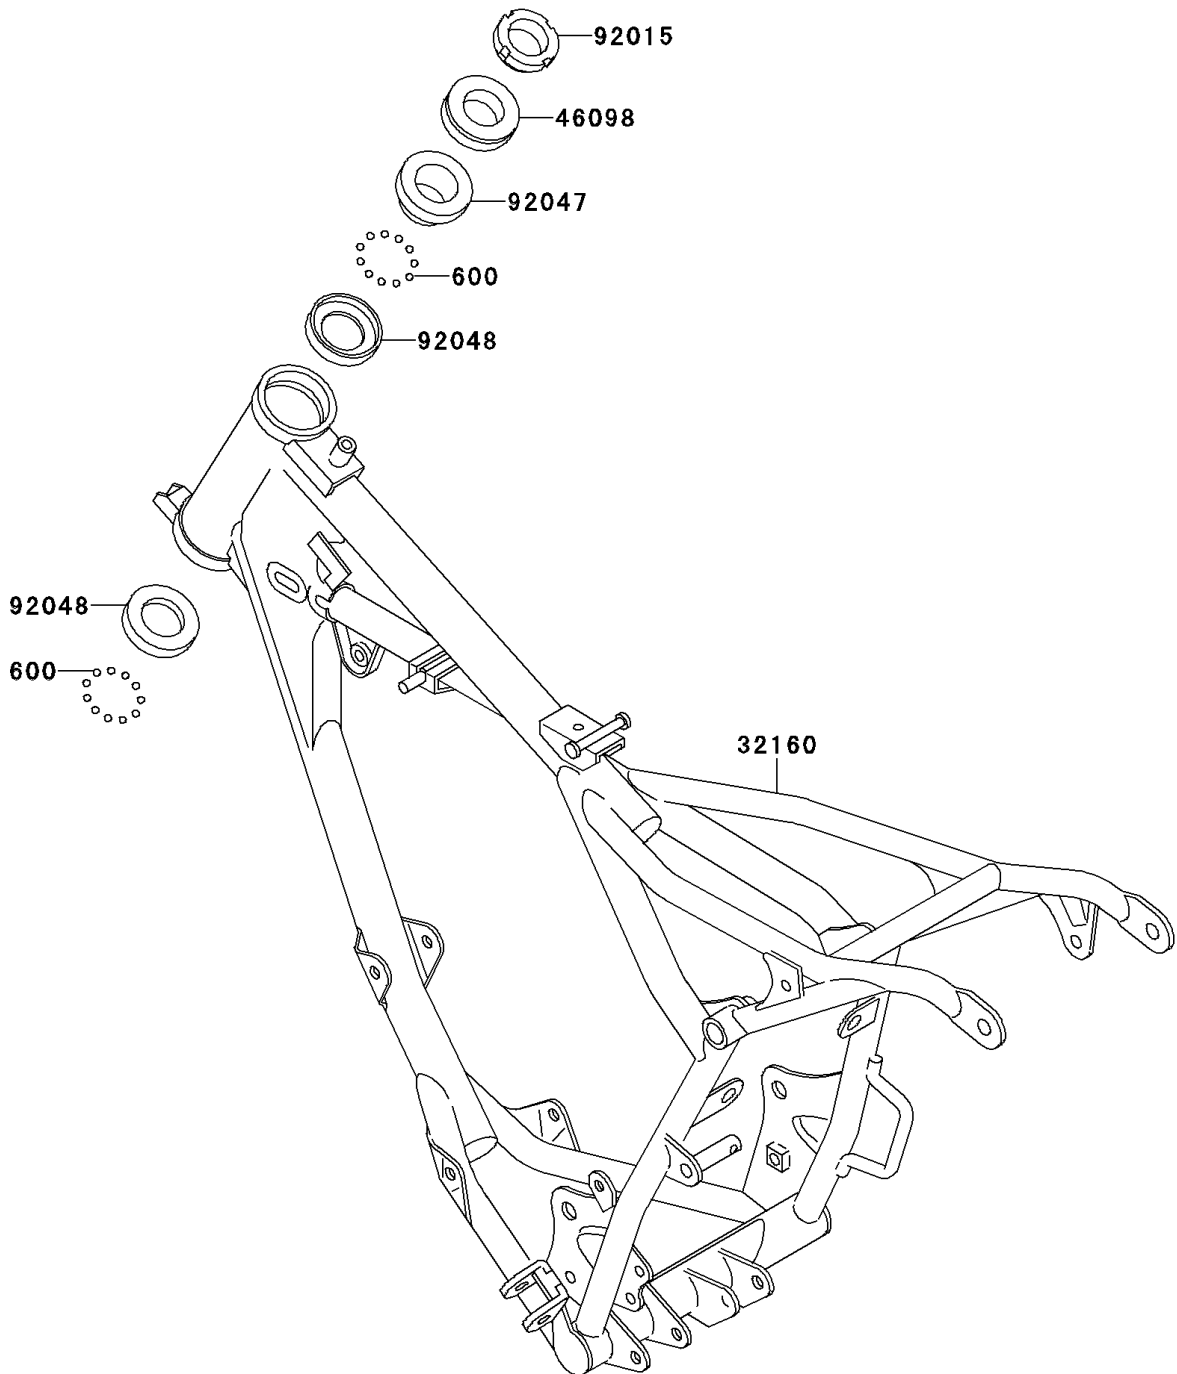

1992 KX60

PARTS DIAGRAM

Frame

F2120

1992 KX60

PARTS LIST

Frame

ITEM NAME

PART NUMBER

QUANTITY
