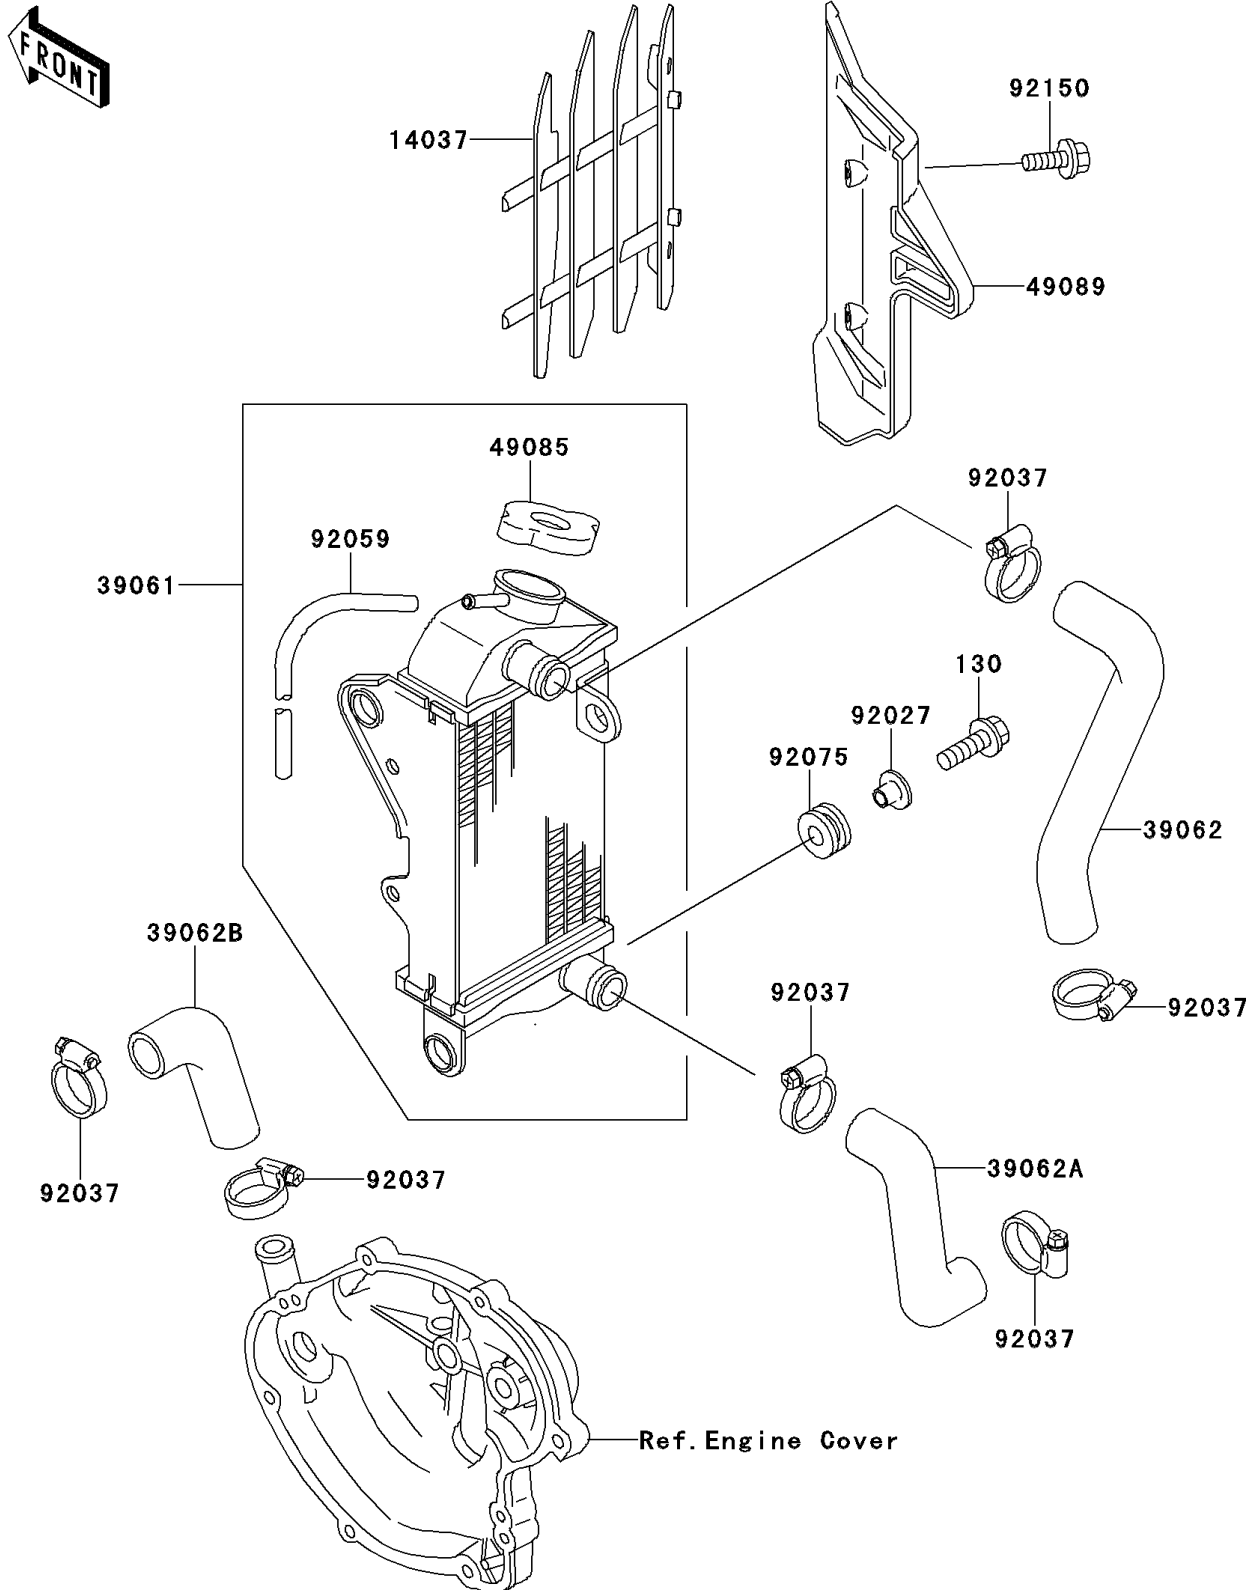

1992 KX60

PARTS DIAGRAM

Radiator

E3032

1992 KX60

PARTS LIST

Radiator

ITEM NAME

PART NUMBER

QUANTITY
