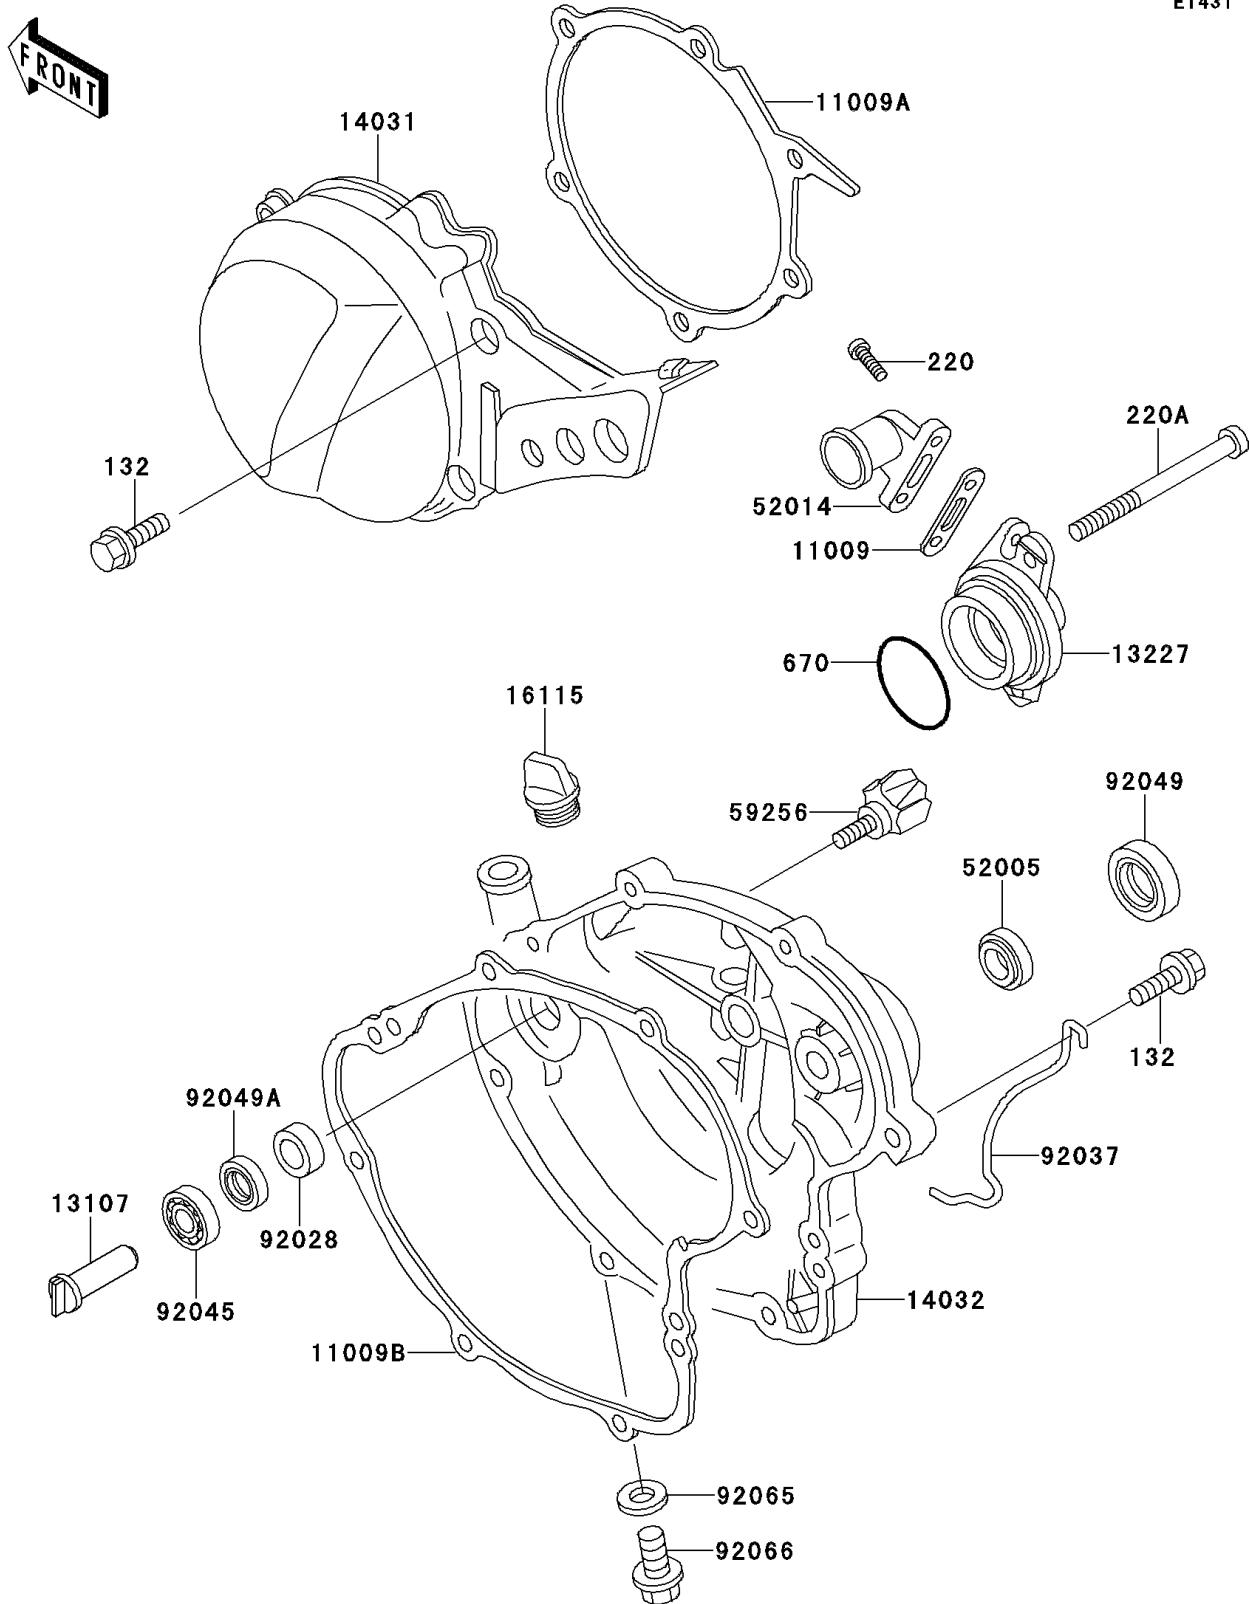

1990 KX60

PARTS DIAGRAM

Engine Cover

E1431

1990 KX60

PARTS LIST

Engine Cover

Kawasaki

Let the Good Times Roll®

ITEM NAME

PART NUMBER

QUANTITY
