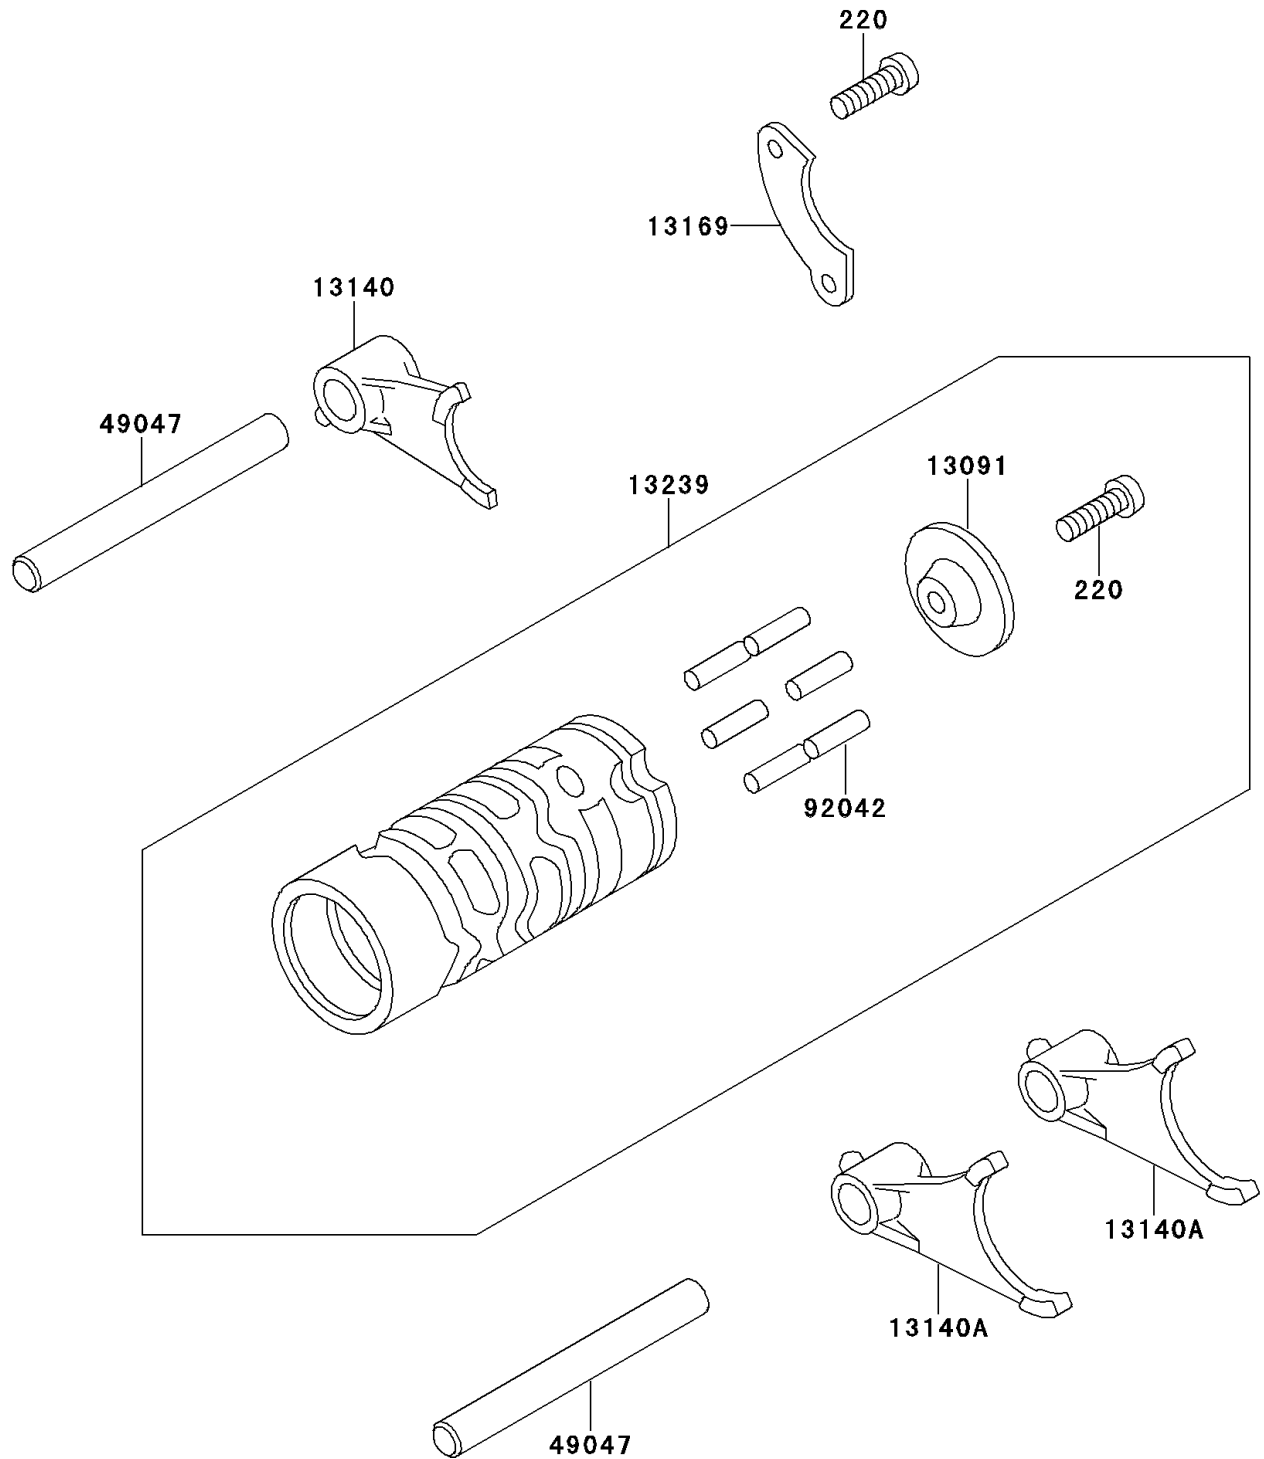

1992 KX60

PARTS DIAGRAM

Change Drum/Shift Fork

E1362