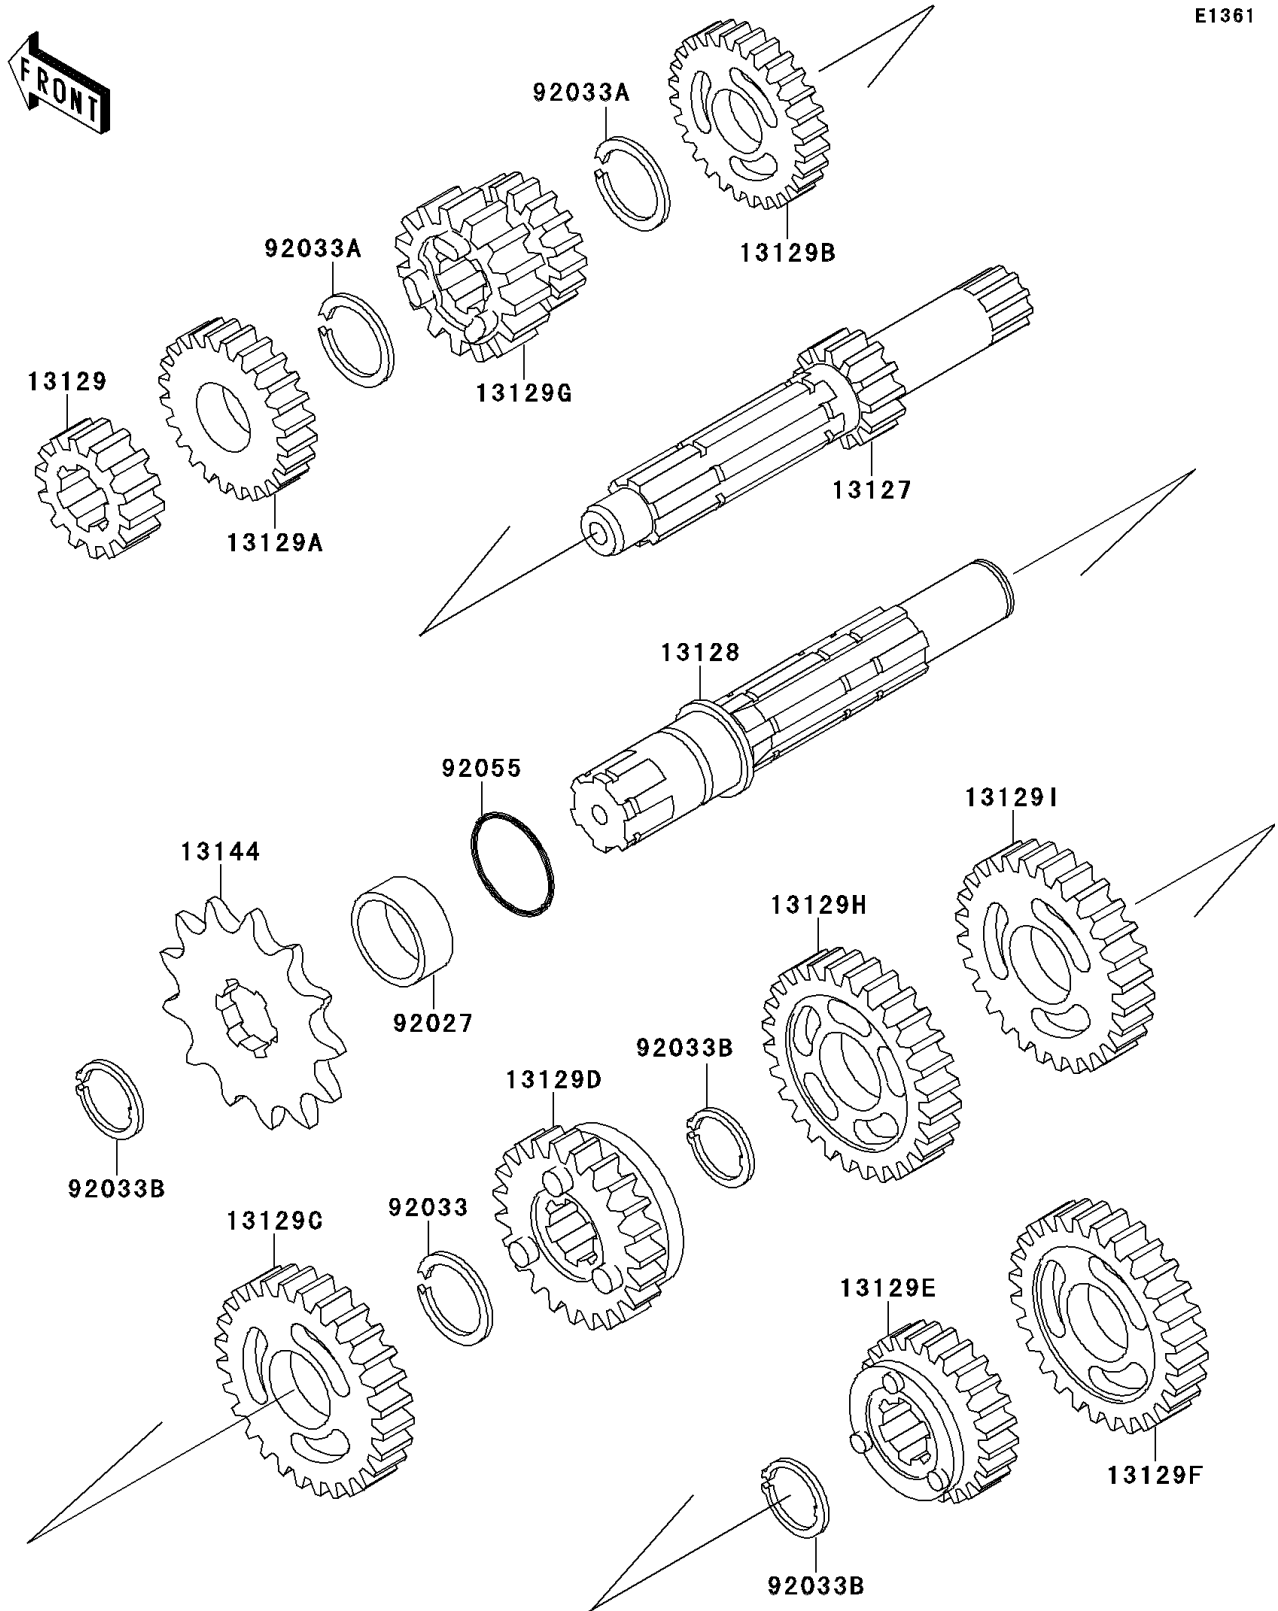

1991 KX60

PARTS DIAGRAM

Transmission

Kawasaki

Let the Good Times Roll®

E1361

1991 KX60

PARTS LIST

Transmission

Kawasaki

Let the Good Times Roll®

ITEM NAME

PART NUMBER

QUANTITY
