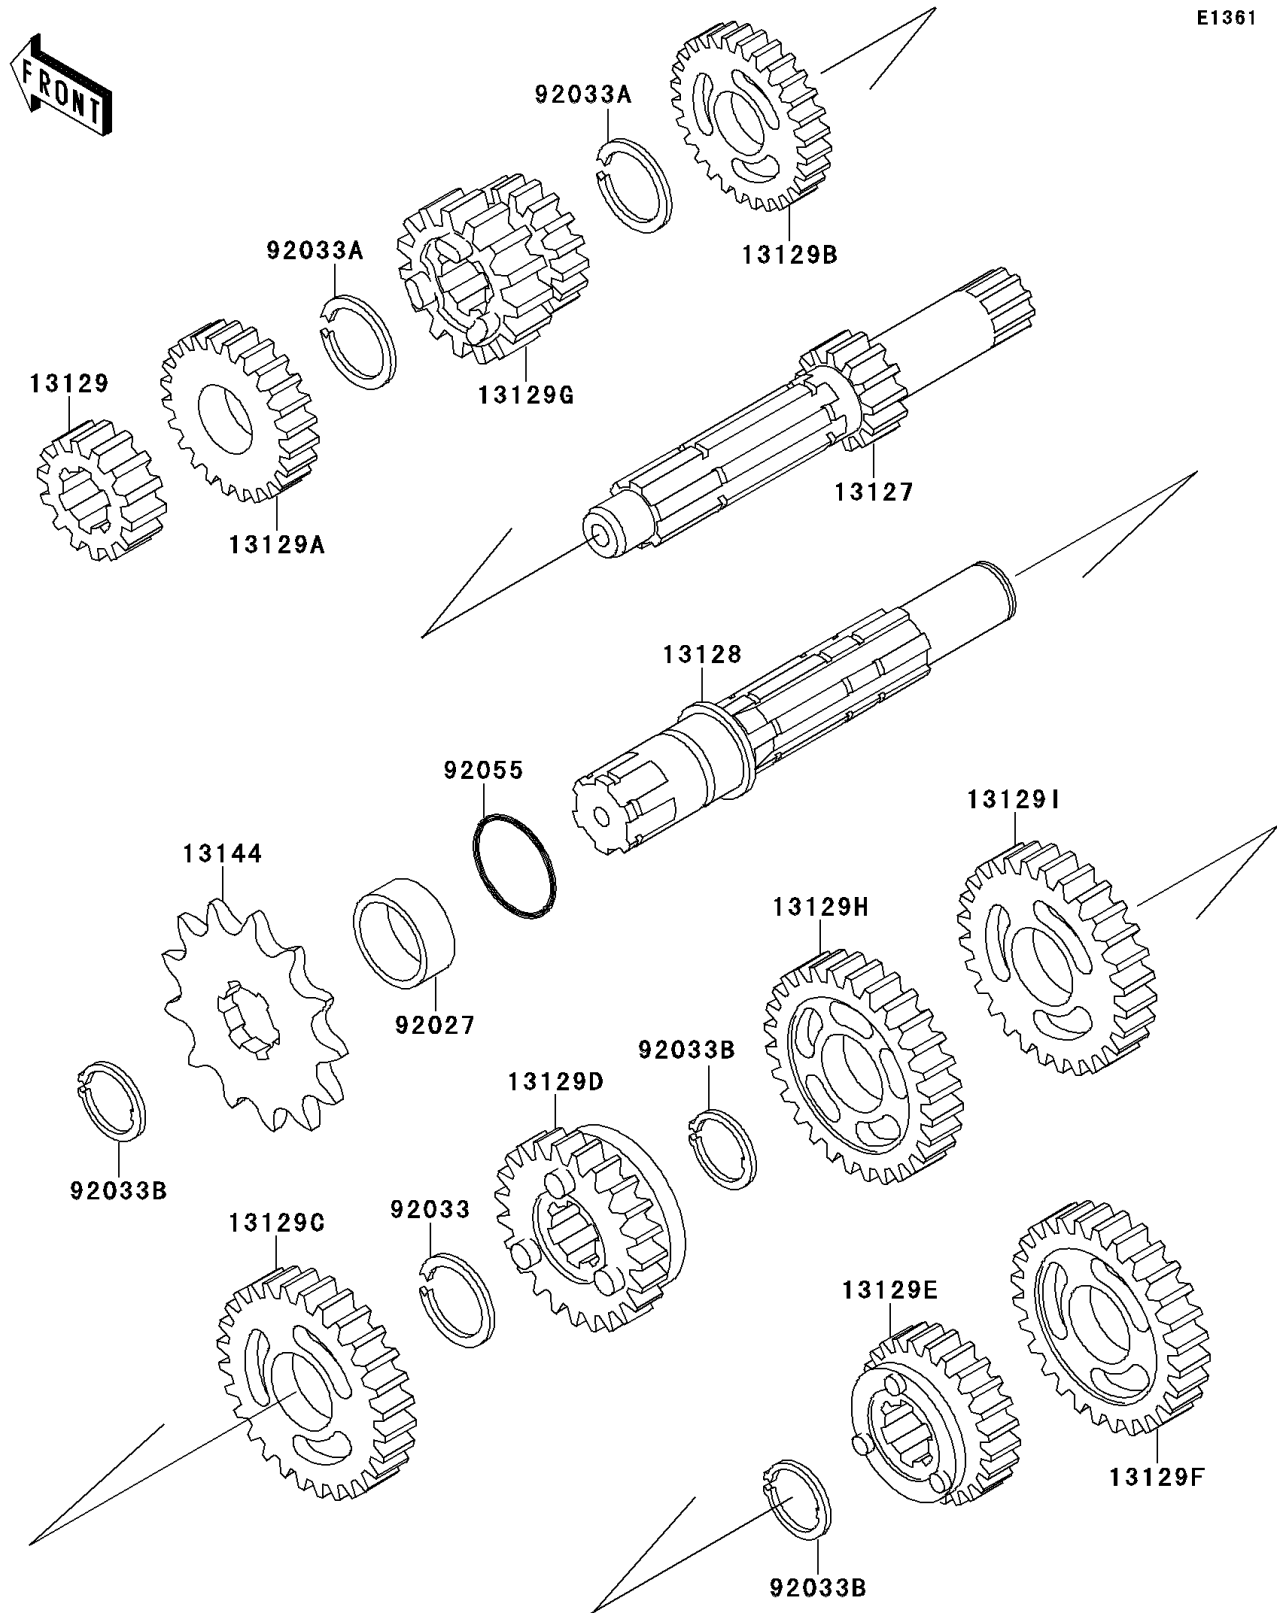

1993 KX60

PARTS DIAGRAM

Transmission

E1361

1993 KX60

PARTS LIST

Transmission

ITEM NAME	PART NUMBER	QUANTITY
SHAFT-TRANSMISSION INPUT,13T (Ref # 13127)	13127-1105	1
SHAFT-TRANSMISSION OUTPUT (Ref # 13128)	13128-1028	1
GEAR,INPUT 2ND,16T (Ref # 13129)	13129-1215	1
GEAR,INPUT 5TH,23T (Ref # 13129A)	13129-1343	1
GEAR,INPUT TOP,24T (Ref # 13129B)	13129-1344	1
GEAR,OUTPUT 2ND,34T (Ref # 13129C)	13129-1345	1
GEAR,OUTPUT 5TH,28T (Ref # 13129D)	13129-1348	1
GEAR,OUTPUT TOP,26T (Ref # 13129E)	13129-1349	1
GEAR,OUTPUT LOW,37T (Ref # 13129F)	13129-1515	1
GEAR,INPUT 3RD&4TH,21T&18T (Ref # 13129G)	13129-1611	1
GEAR,OUTPUT 4TH,30T (Ref # 13129H)	13129-1612	1
GEAR,OUTPUT 3RD,31T (Ref # 13129I)	13129-1654	1
SPROCKET-OUTPUT,13T (Ref # 13144)	13144-1023	1
COLLAR,20X25X12.5 (Ref # 92027)	92027-1077	1
RING-SNAP,18MM (Ref # 92033)	92033-029	1
RING-SNAP,17MM (Ref # 92033A)	92033-1060	2
RING-SNAP,18MM (Ref # 92033B)	92033-1079	3
RING-O,17.5X1.5 (Ref # 92055)	92055-022	1