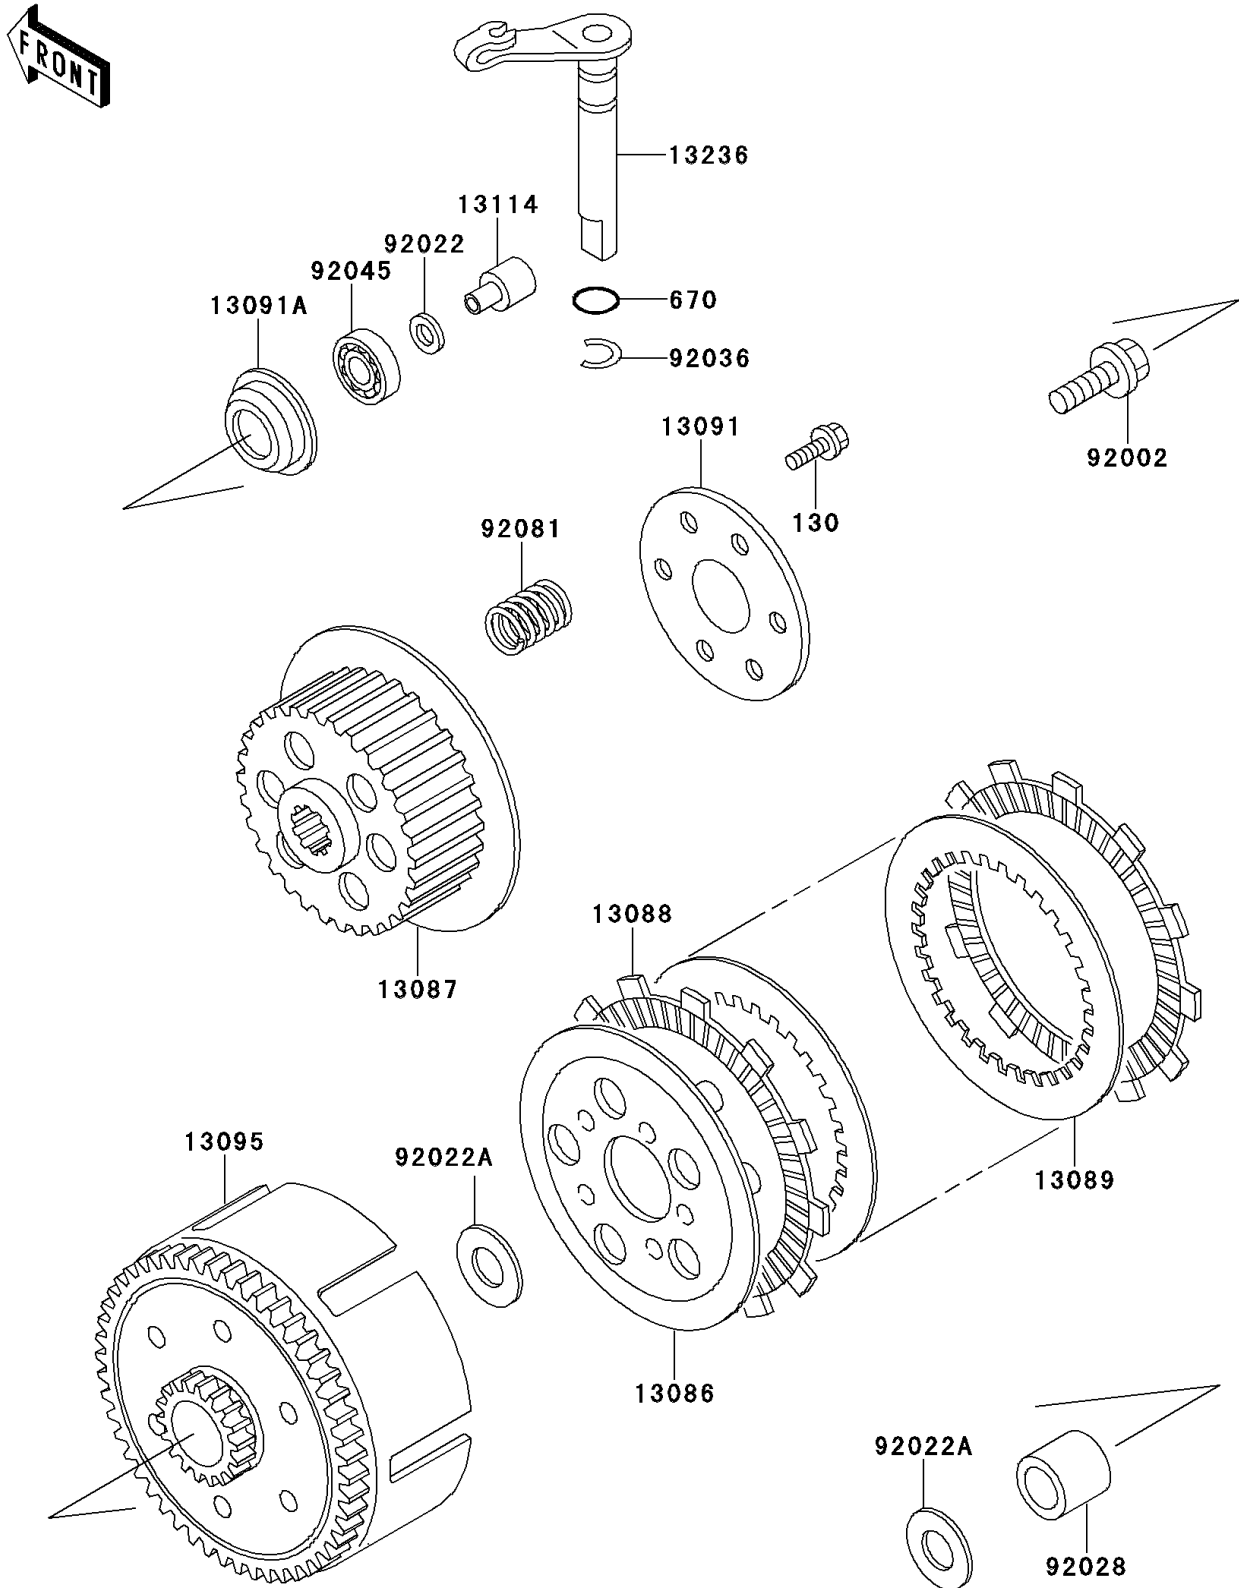

1991 KX60

PARTS DIAGRAM

Clutch

E1350

1991 KX60

PARTS LIST

Clutch

Kawasaki

Let the Good Times Roll®

ITEM NAME

PART NUMBER

QUANTITY
