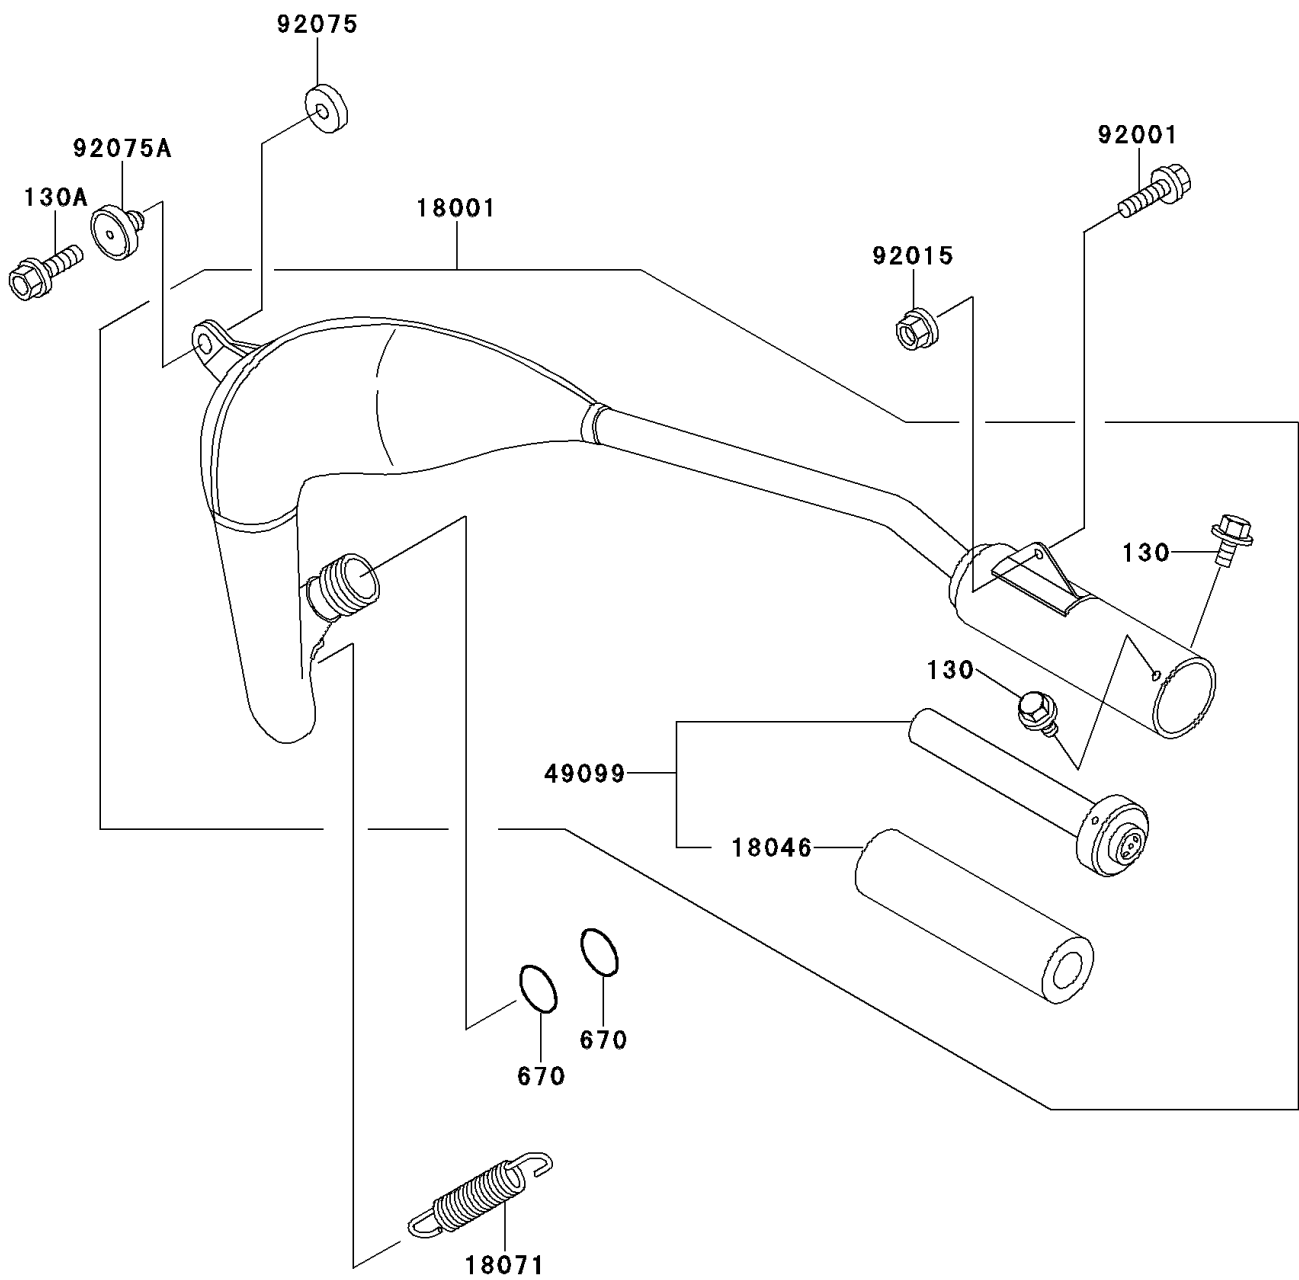

1992 KX60

PARTS DIAGRAM

Muffler

E1140

1992 KX60

PARTS LIST

Muffler

Kawasaki

Let the Good Times Roll®

ITEM NAME

PART NUMBER

QUANTITY
