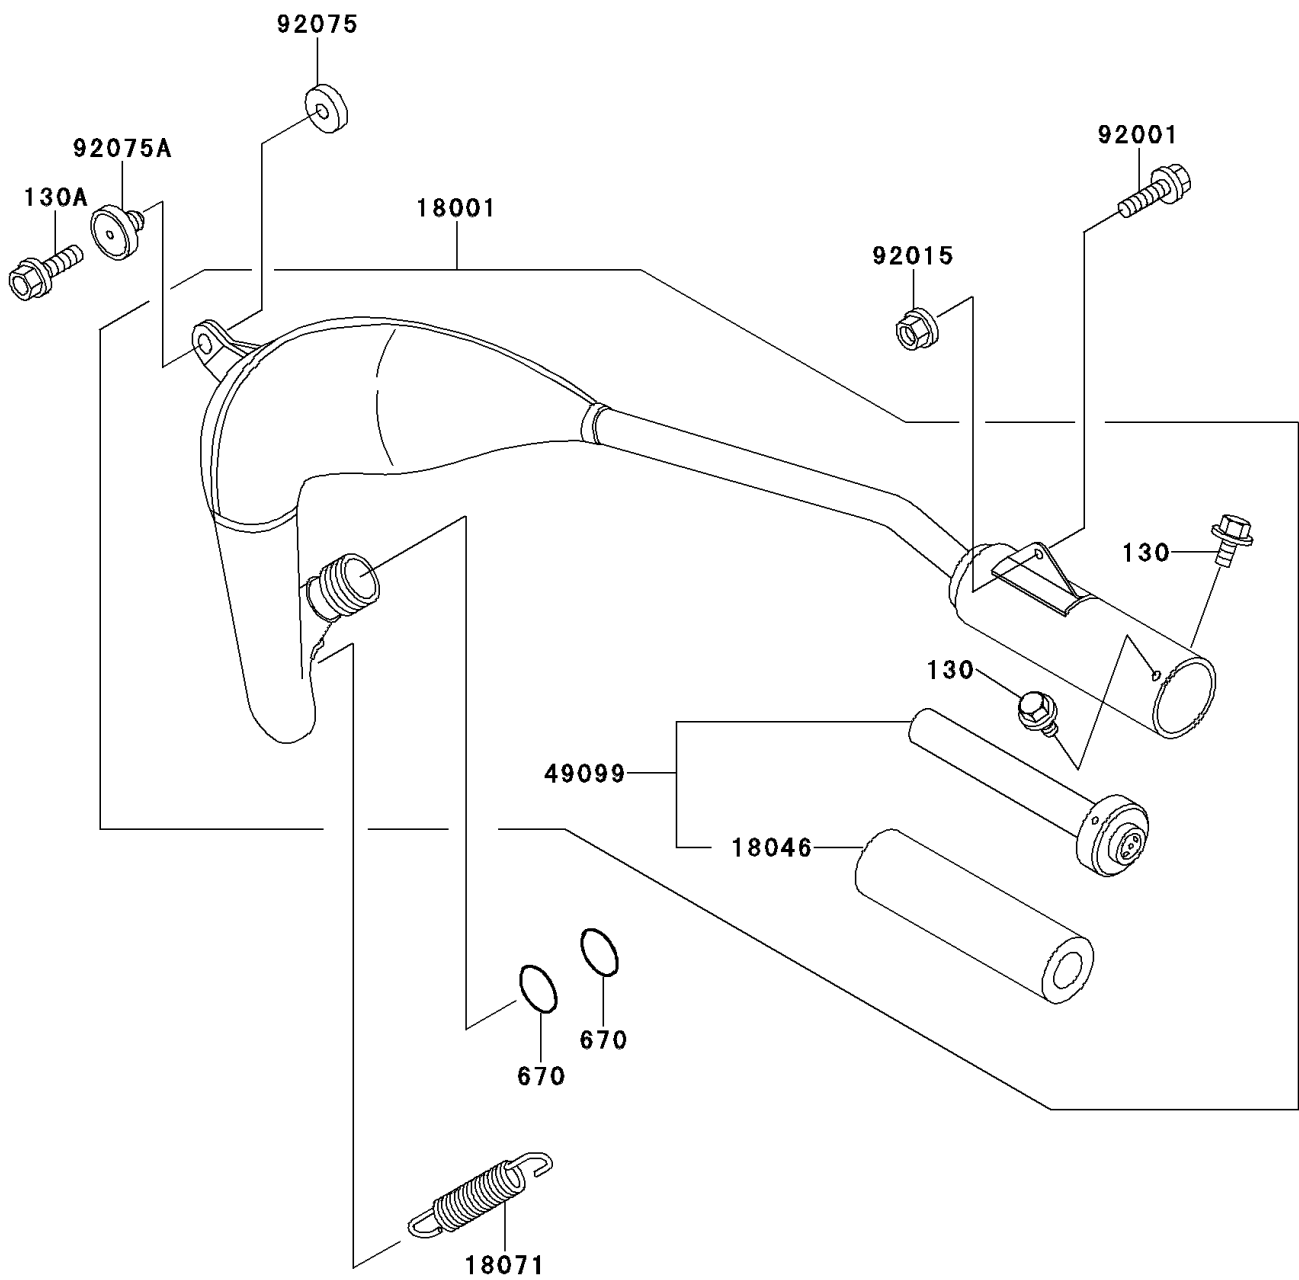

1991 KX60

PARTS DIAGRAM

Muffler

E1140

1991 KX60

PARTS LIST

Muffler

ITEM NAME

PART NUMBER

QUANTITY
