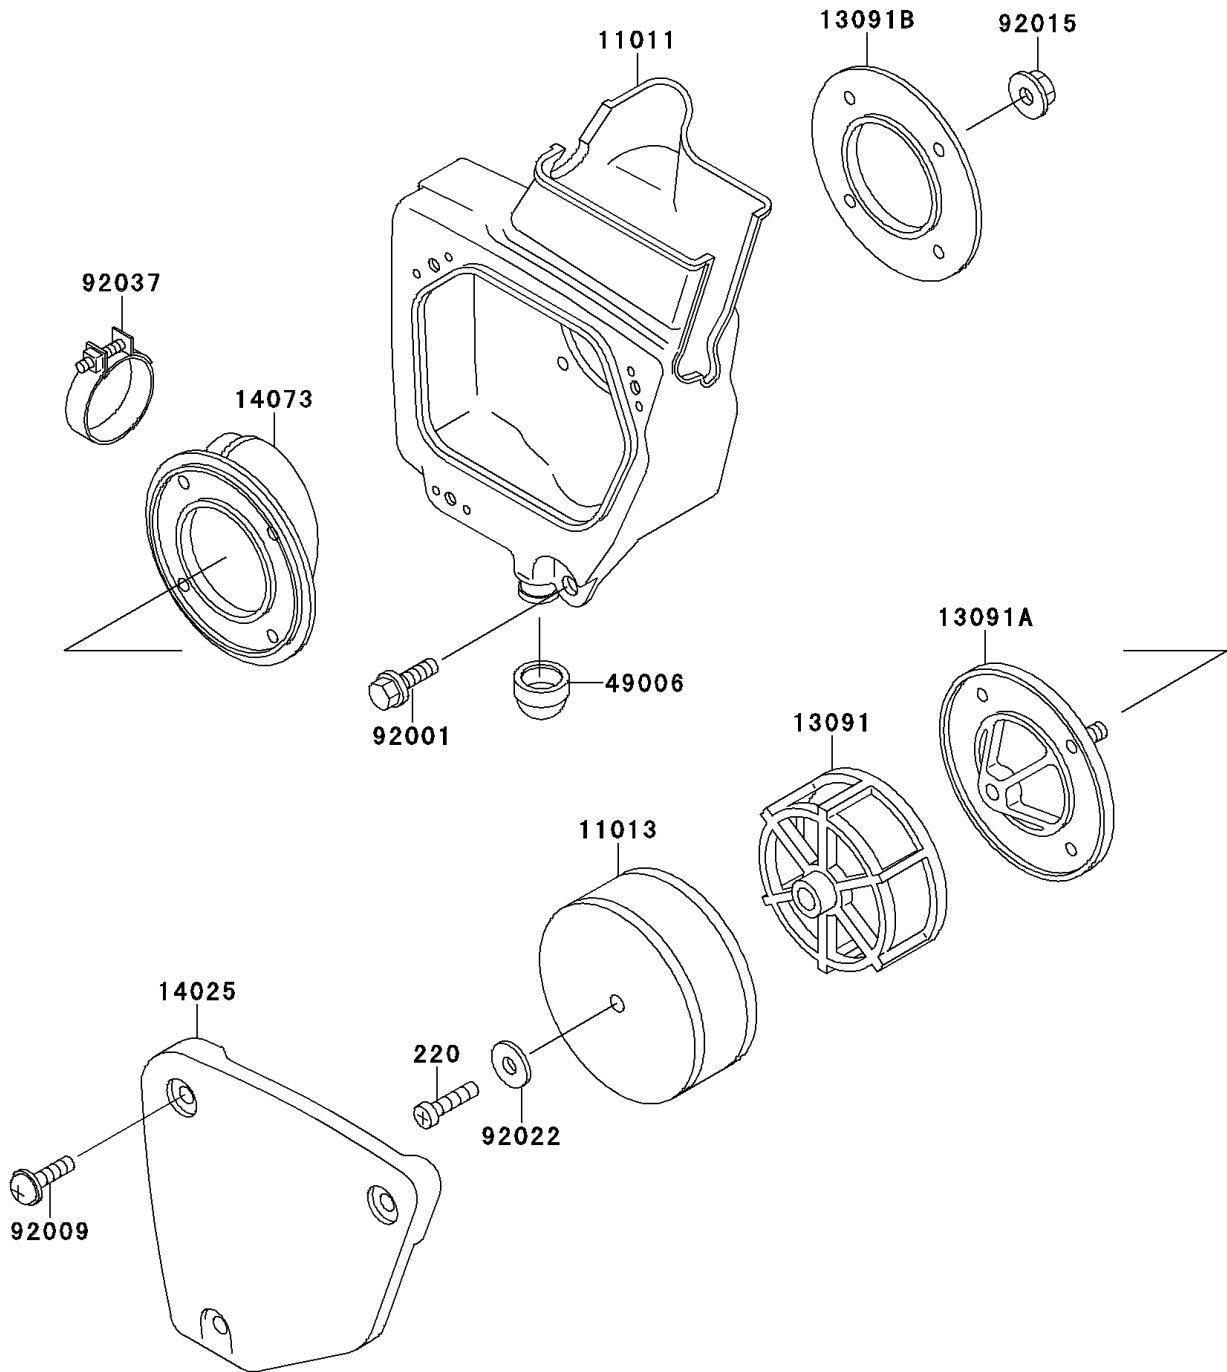

1991 KX60

PARTS DIAGRAM

Air Filter

E1130

1991 KX60

PARTS LIST

Air Filter

ITEM NAME

PART NUMBER

QUANTITY
