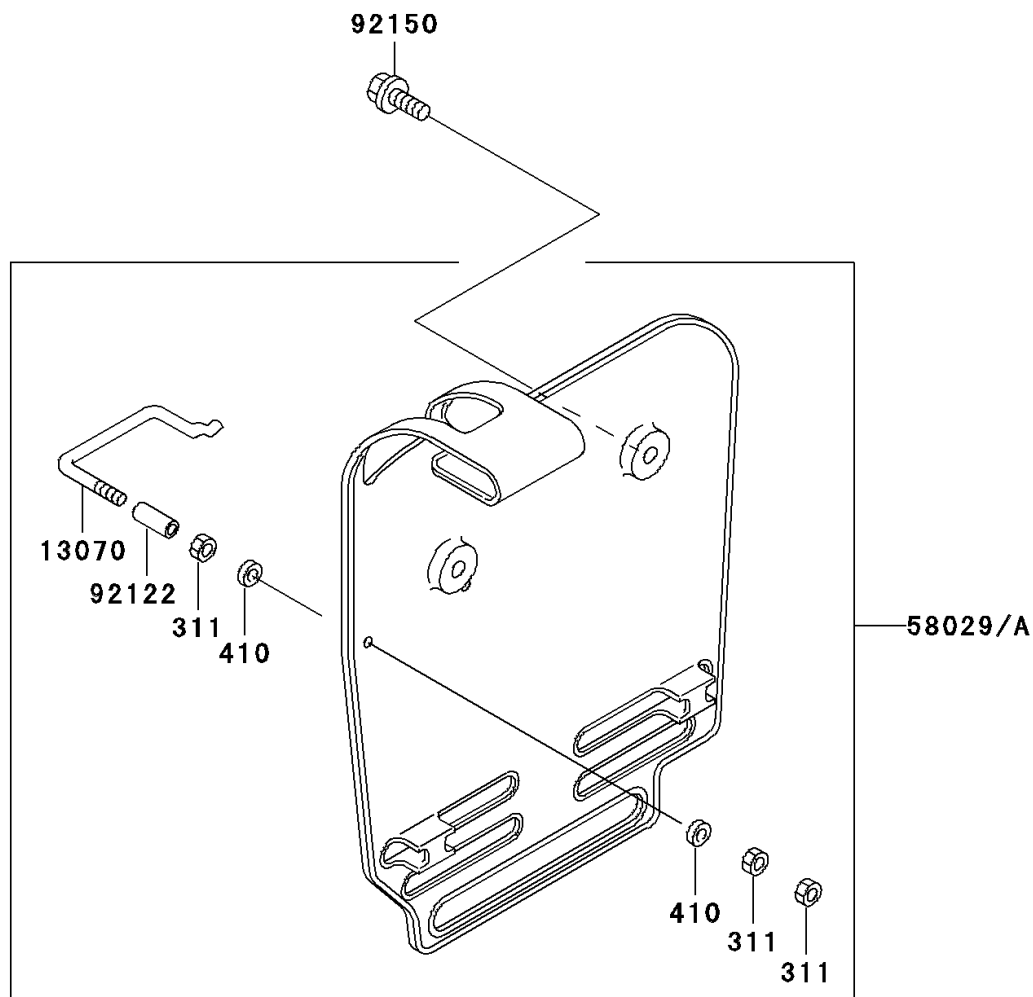

2002 KX60

PARTS DIAGRAM

Accessory

Kawasaki

Let the Good Times Roll®

F2910

92072

92072

2002 KX60

PARTS LIST

Accessory

ITEM NAME

PART NUMBER

QUANTITY
