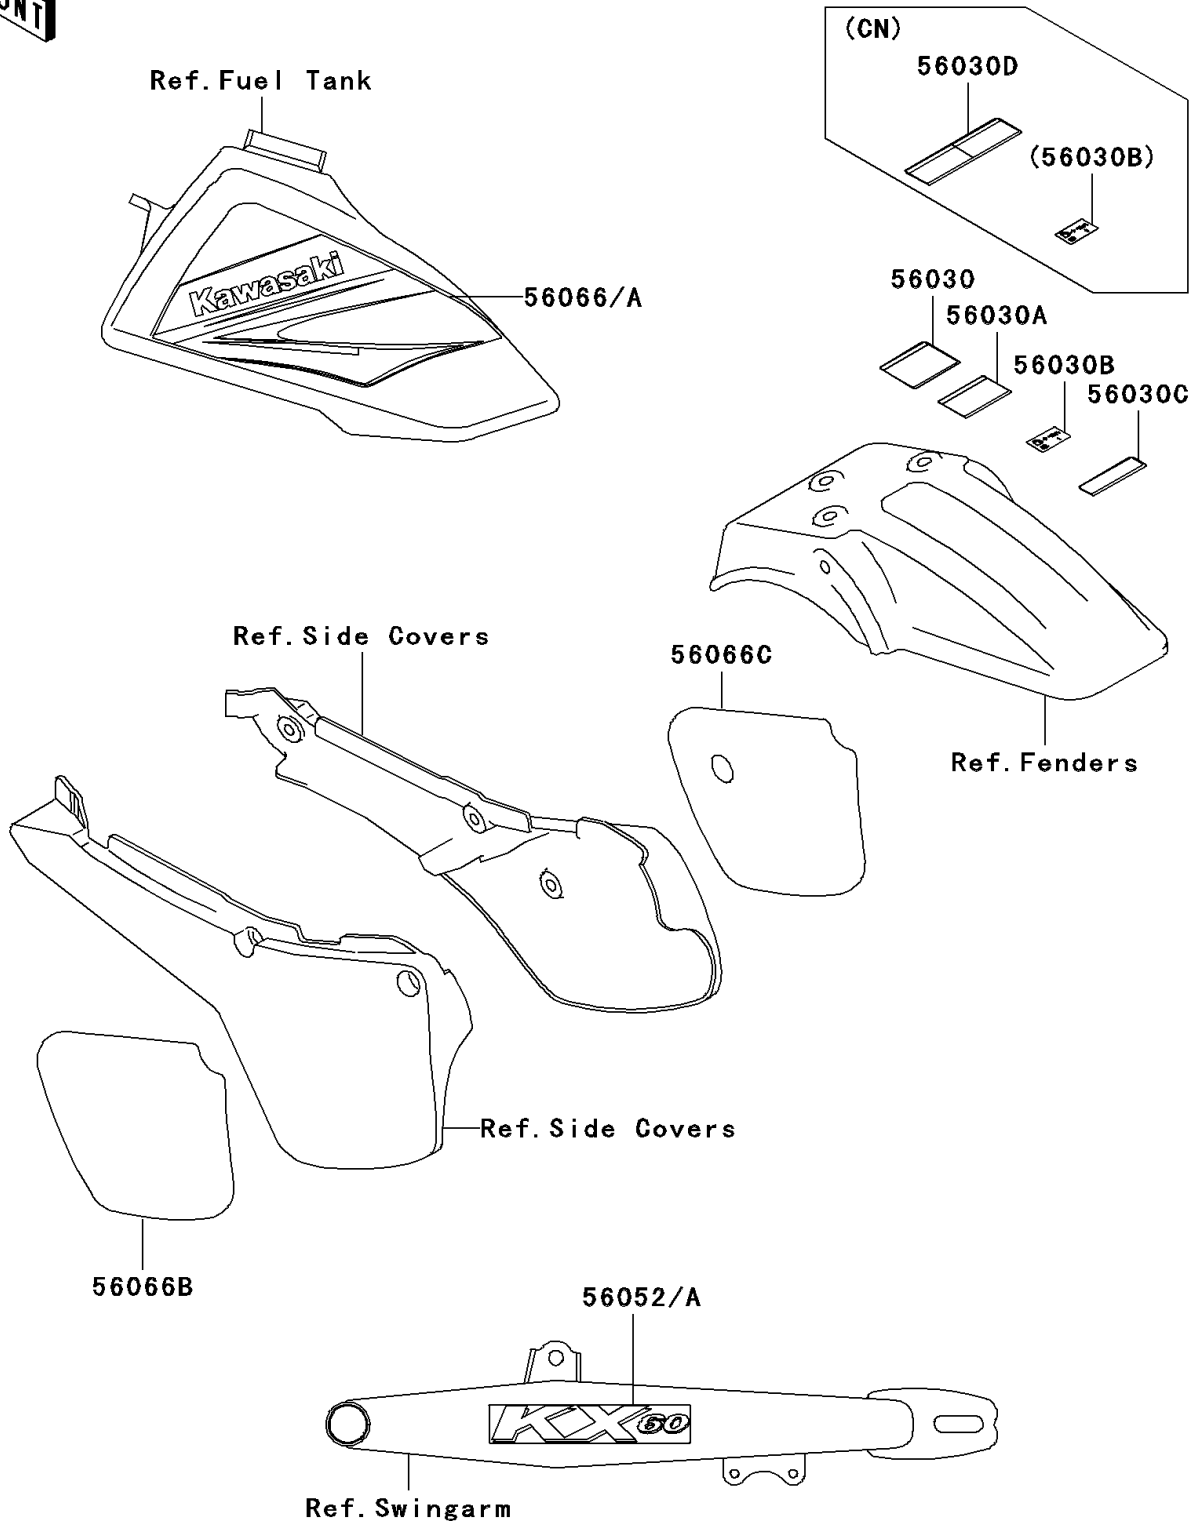

2003 KX60

PARTS DIAGRAM

Labels(KX60-B19)

Kawasaki

Let the Good Times Roll®

F2860D

2003 KX60

PARTS LIST

Labels(KX60-B19)

Kawasaki

Let the Good Times Roll®

ITEM NAME

PART NUMBER

QUANTITY
