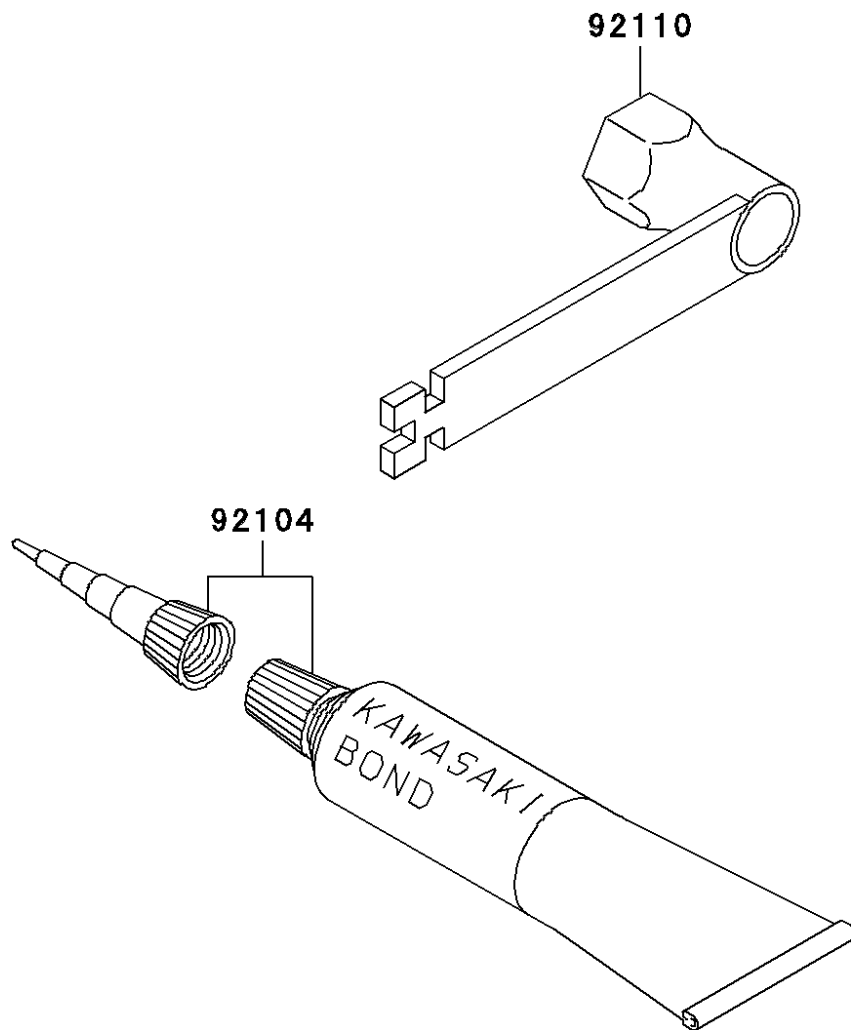

2000 KX60

PARTS DIAGRAM

Owner's Tools

F2810

2000 KX60

PARTS LIST

Owner's Tools

ITEM NAME	PART NUMBER	QUANTITY
GASKET-LIQUID,TUBE,100G,SILVER (Ref # 92104)	92104-002	1
TOOL-WRENCH,BOX,21MM&SPOKE (Ref # 92110)	92110-1119	1