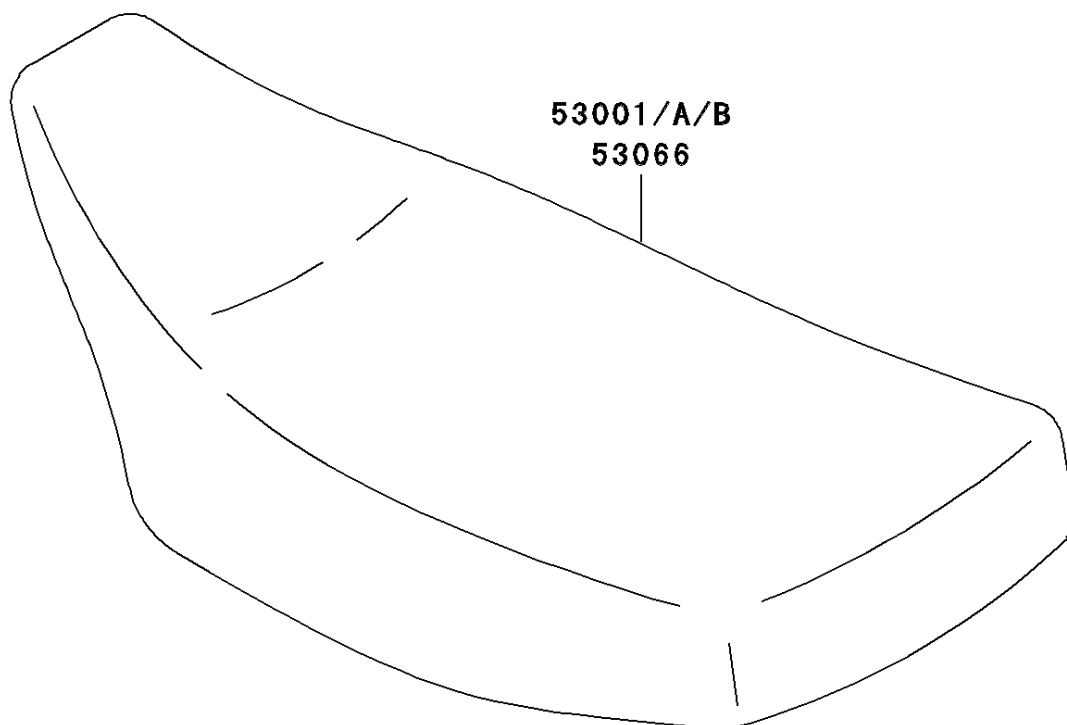

# 2003 KX60

## PARTS DIAGRAM

### Seat

**Kawasaki**

Let the Good Times Roll®

F2510

## PARTS LIST

Seat

**ITEM NAME**

**PART NUMBER**

**QUANTITY**

---