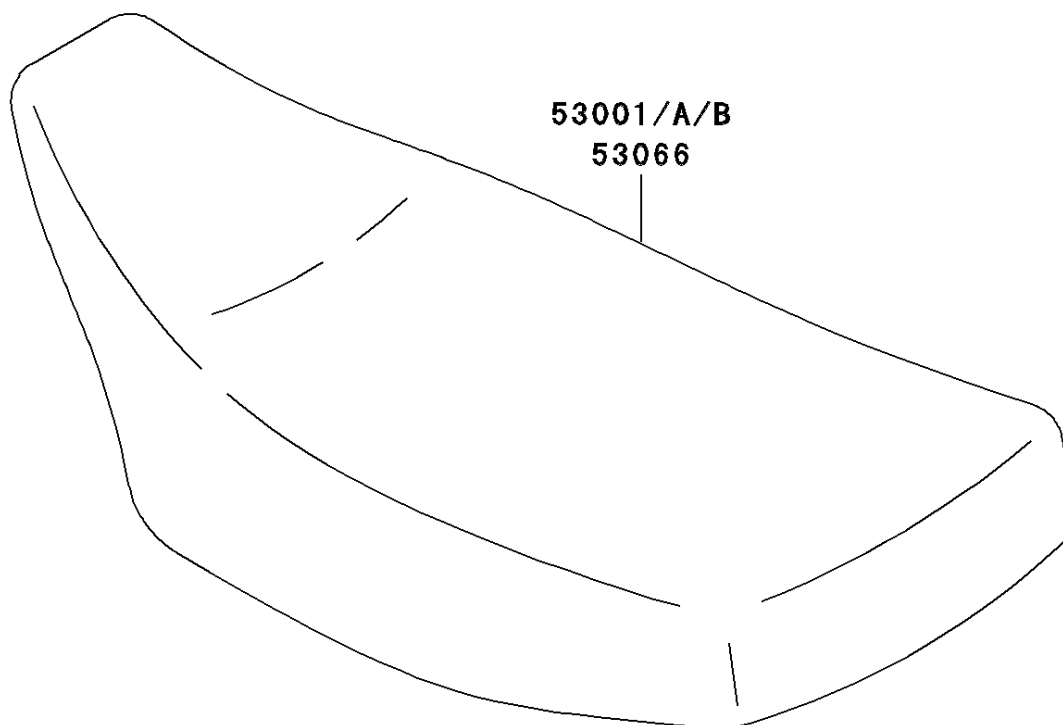

2002 KX60

PARTS DIAGRAM

Seat

Kawasaki

Let the Good Times Roll®

F2510

2002 KX60

PARTS LIST

Seat

ITEM NAME

PART NUMBER

QUANTITY
