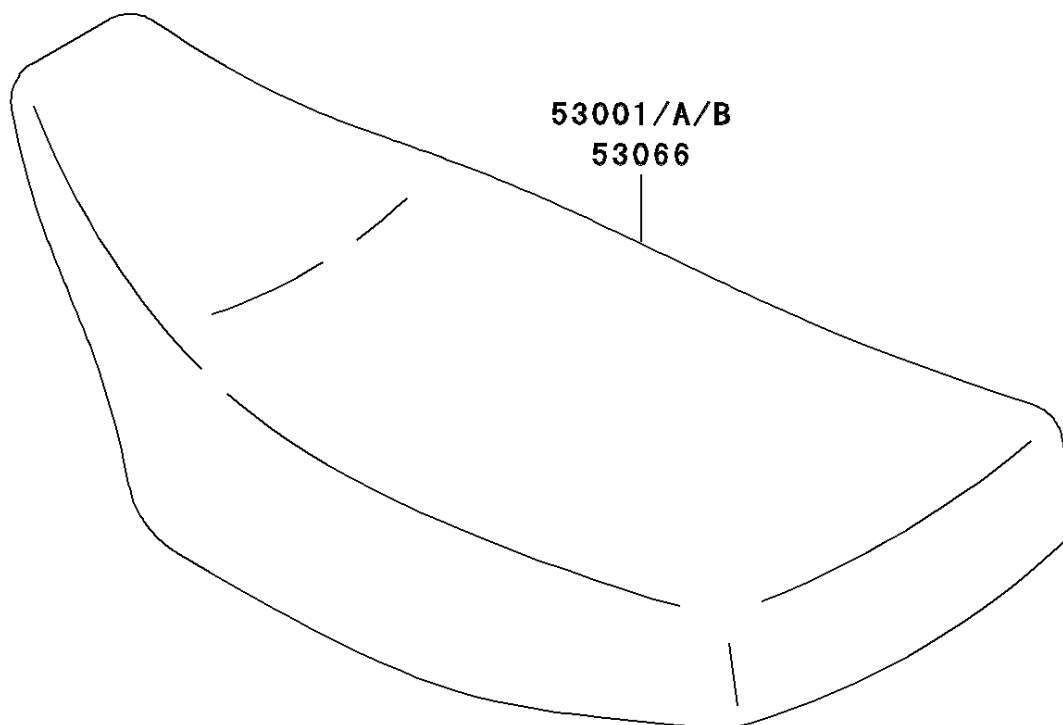

2001 KX60

PARTS DIAGRAM

Seat

F2510

53001/A/B
53066

92072

2001 KX60

PARTS LIST

Seat

ITEM NAME

PART NUMBER

QUANTITY
