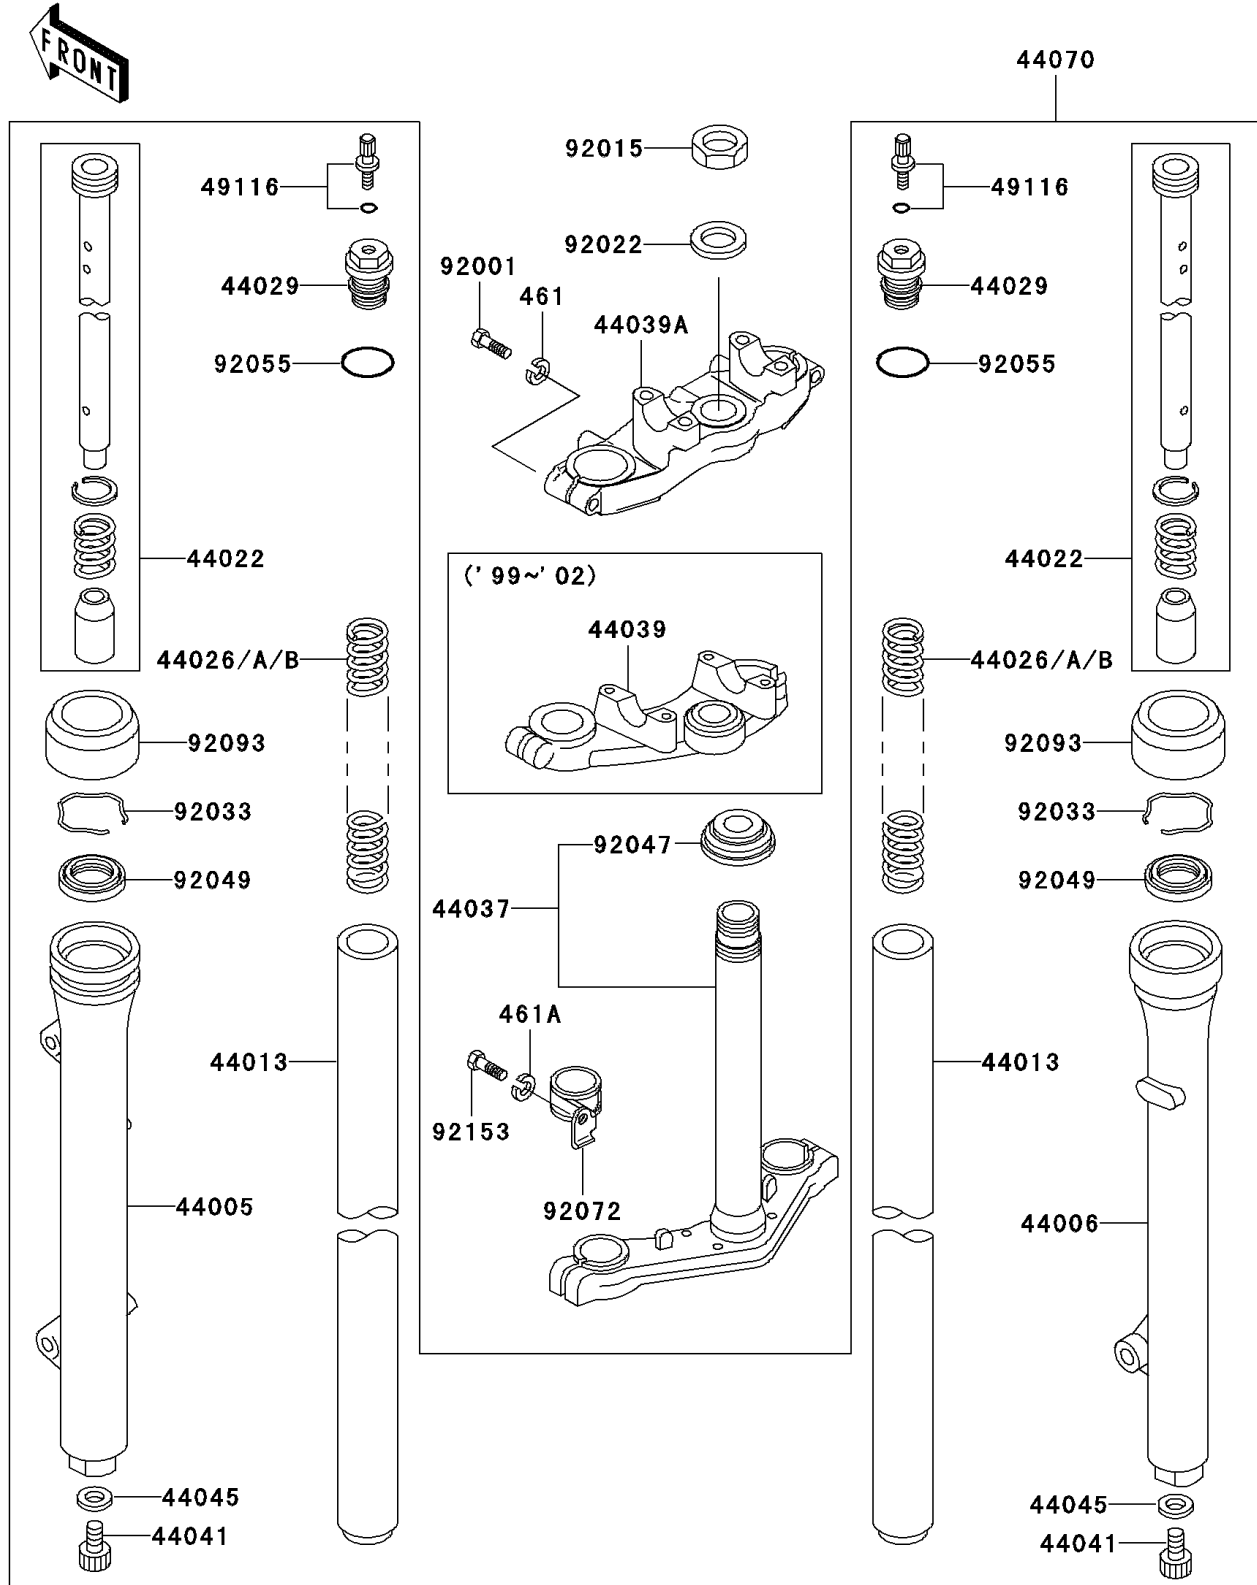

2003 KX60

PARTS DIAGRAM

Front Fork

F2340

2003 KX60

PARTS LIST

Front Fork

ITEM NAME

PART NUMBER

QUANTITY
