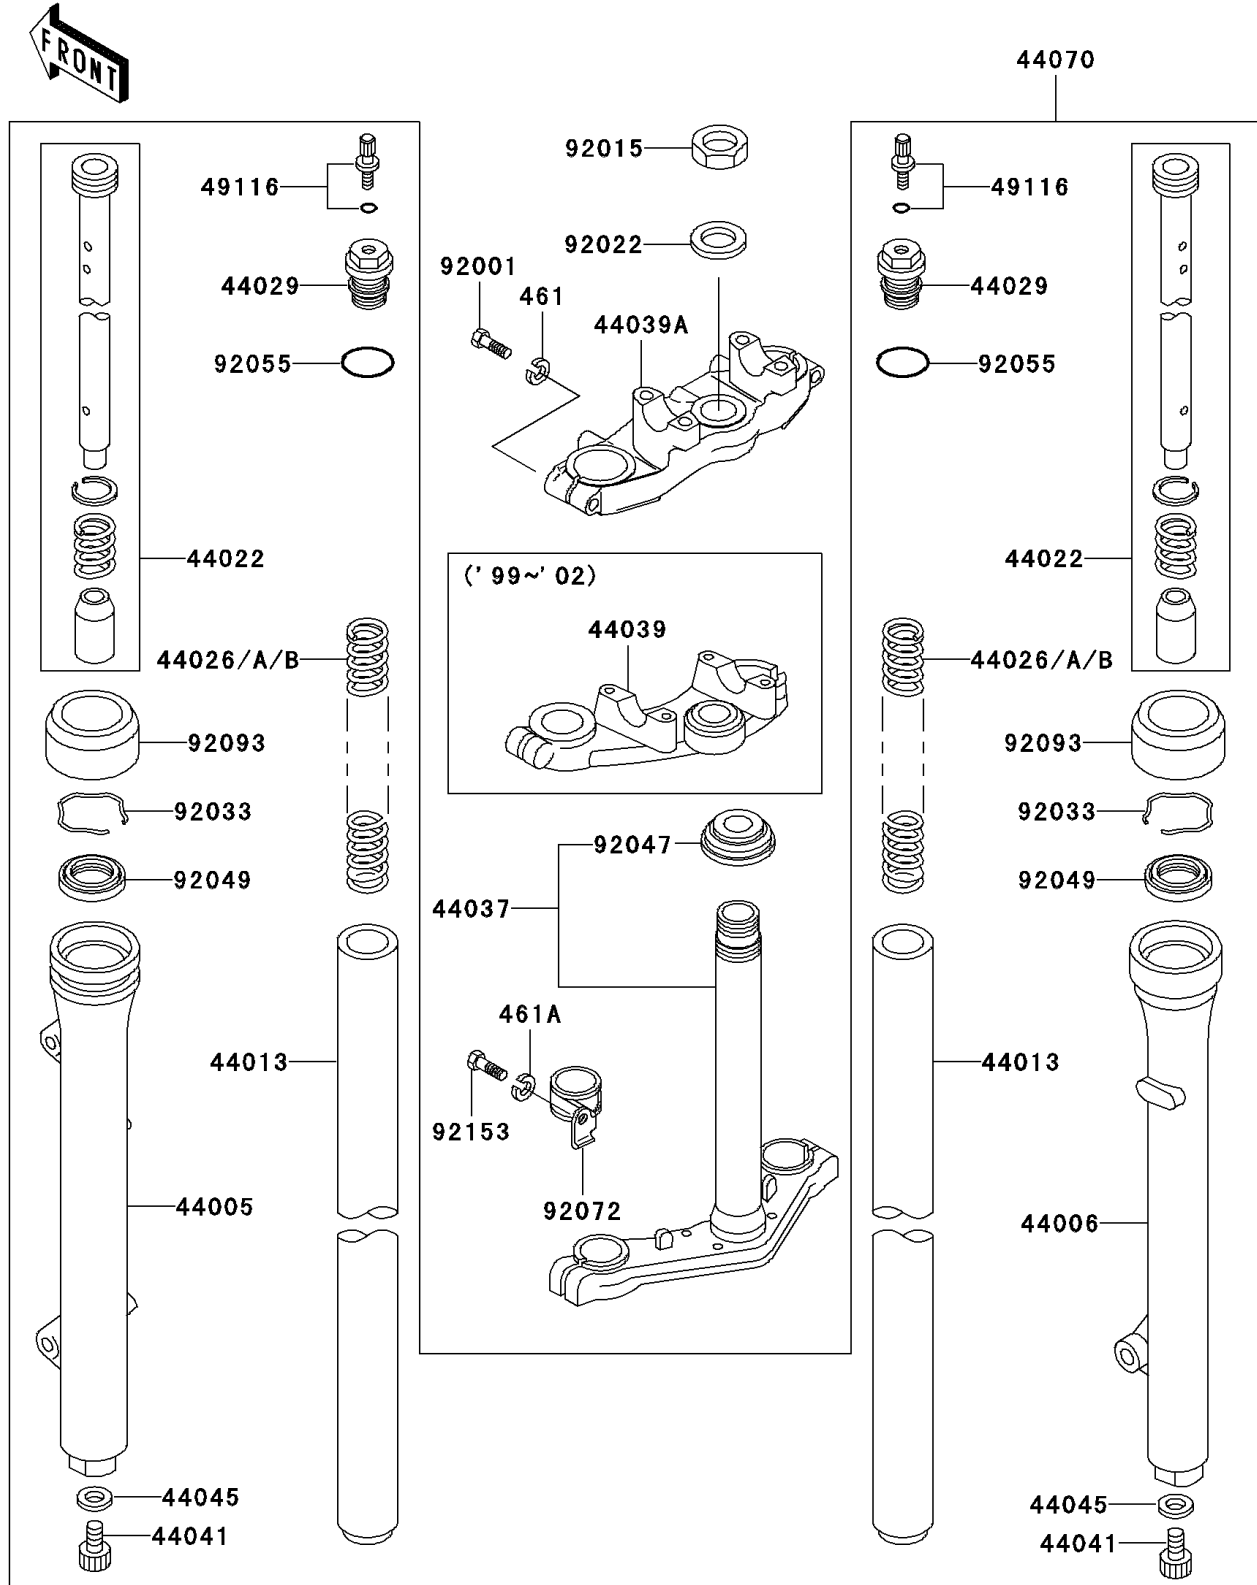

2001 KX60

PARTS DIAGRAM

Front Fork

F2340

2001 KX60

PARTS LIST

Front Fork

ITEM NAME

PART NUMBER

QUANTITY
