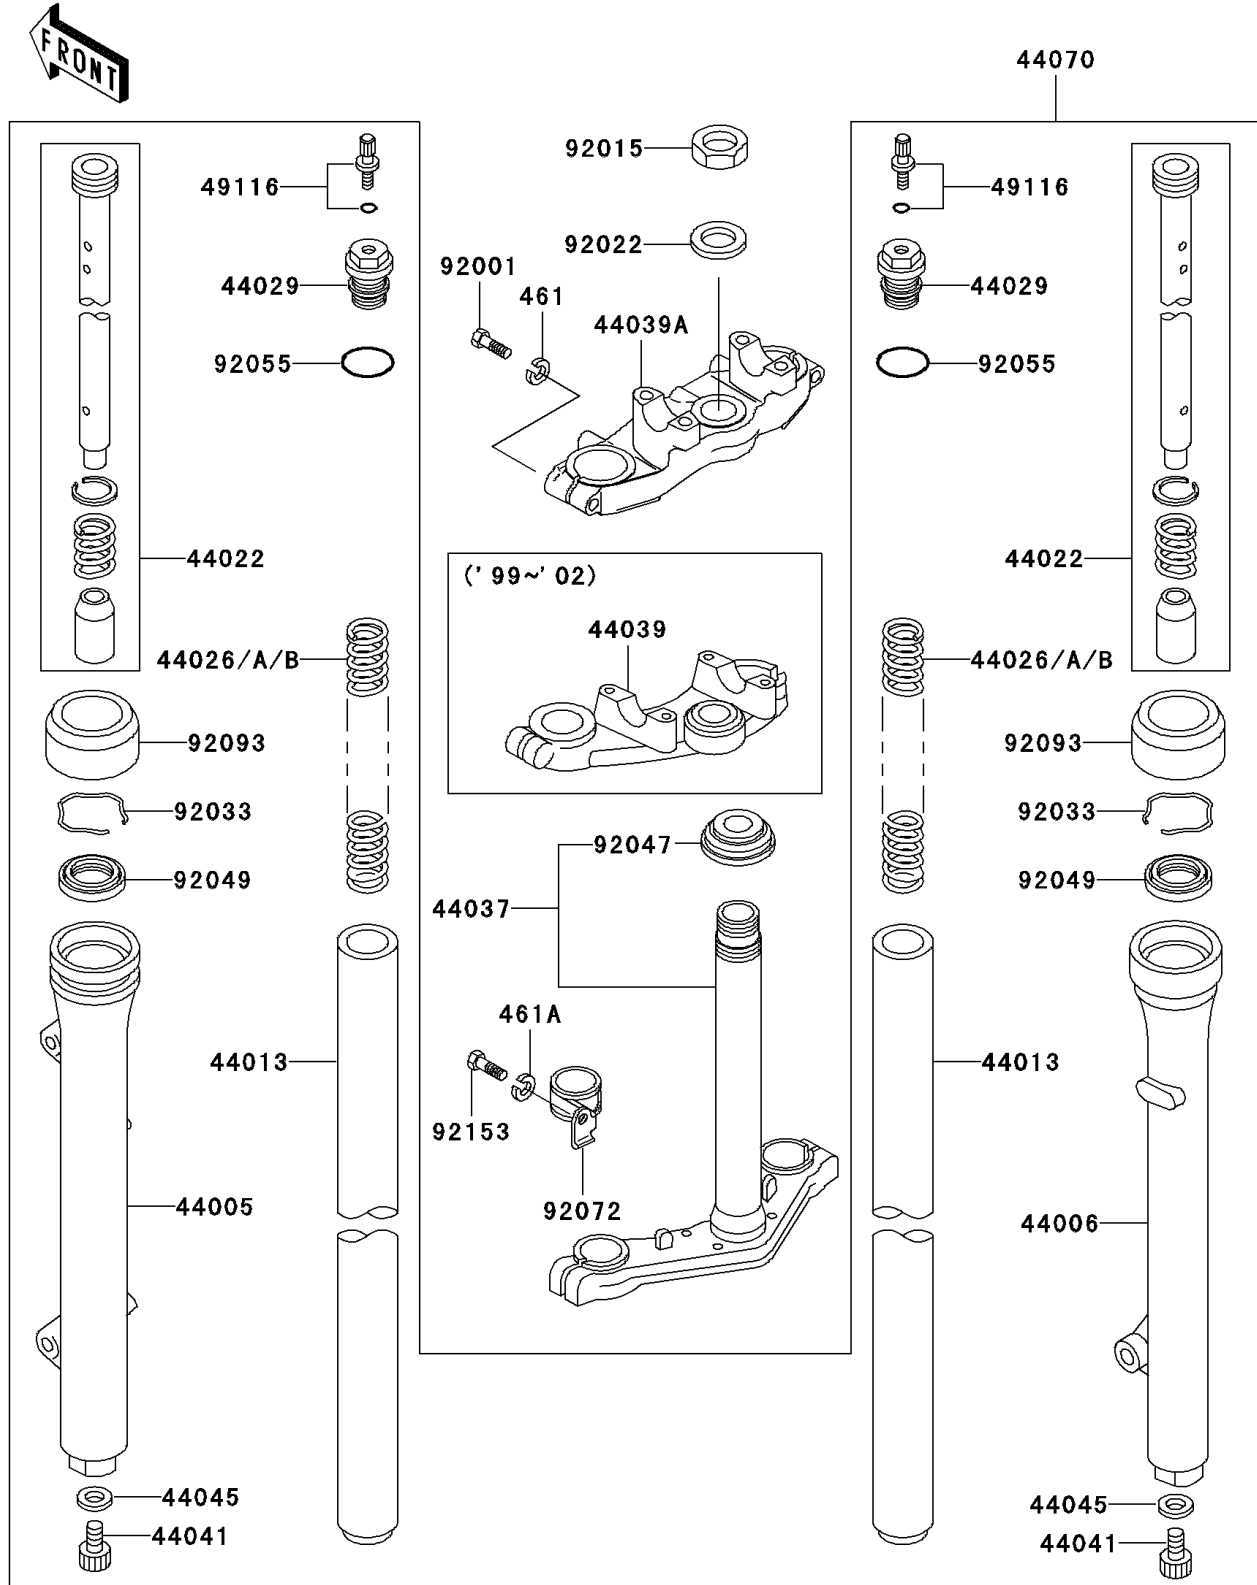

2000 KX60

PARTS DIAGRAM

Front Fork

F2340