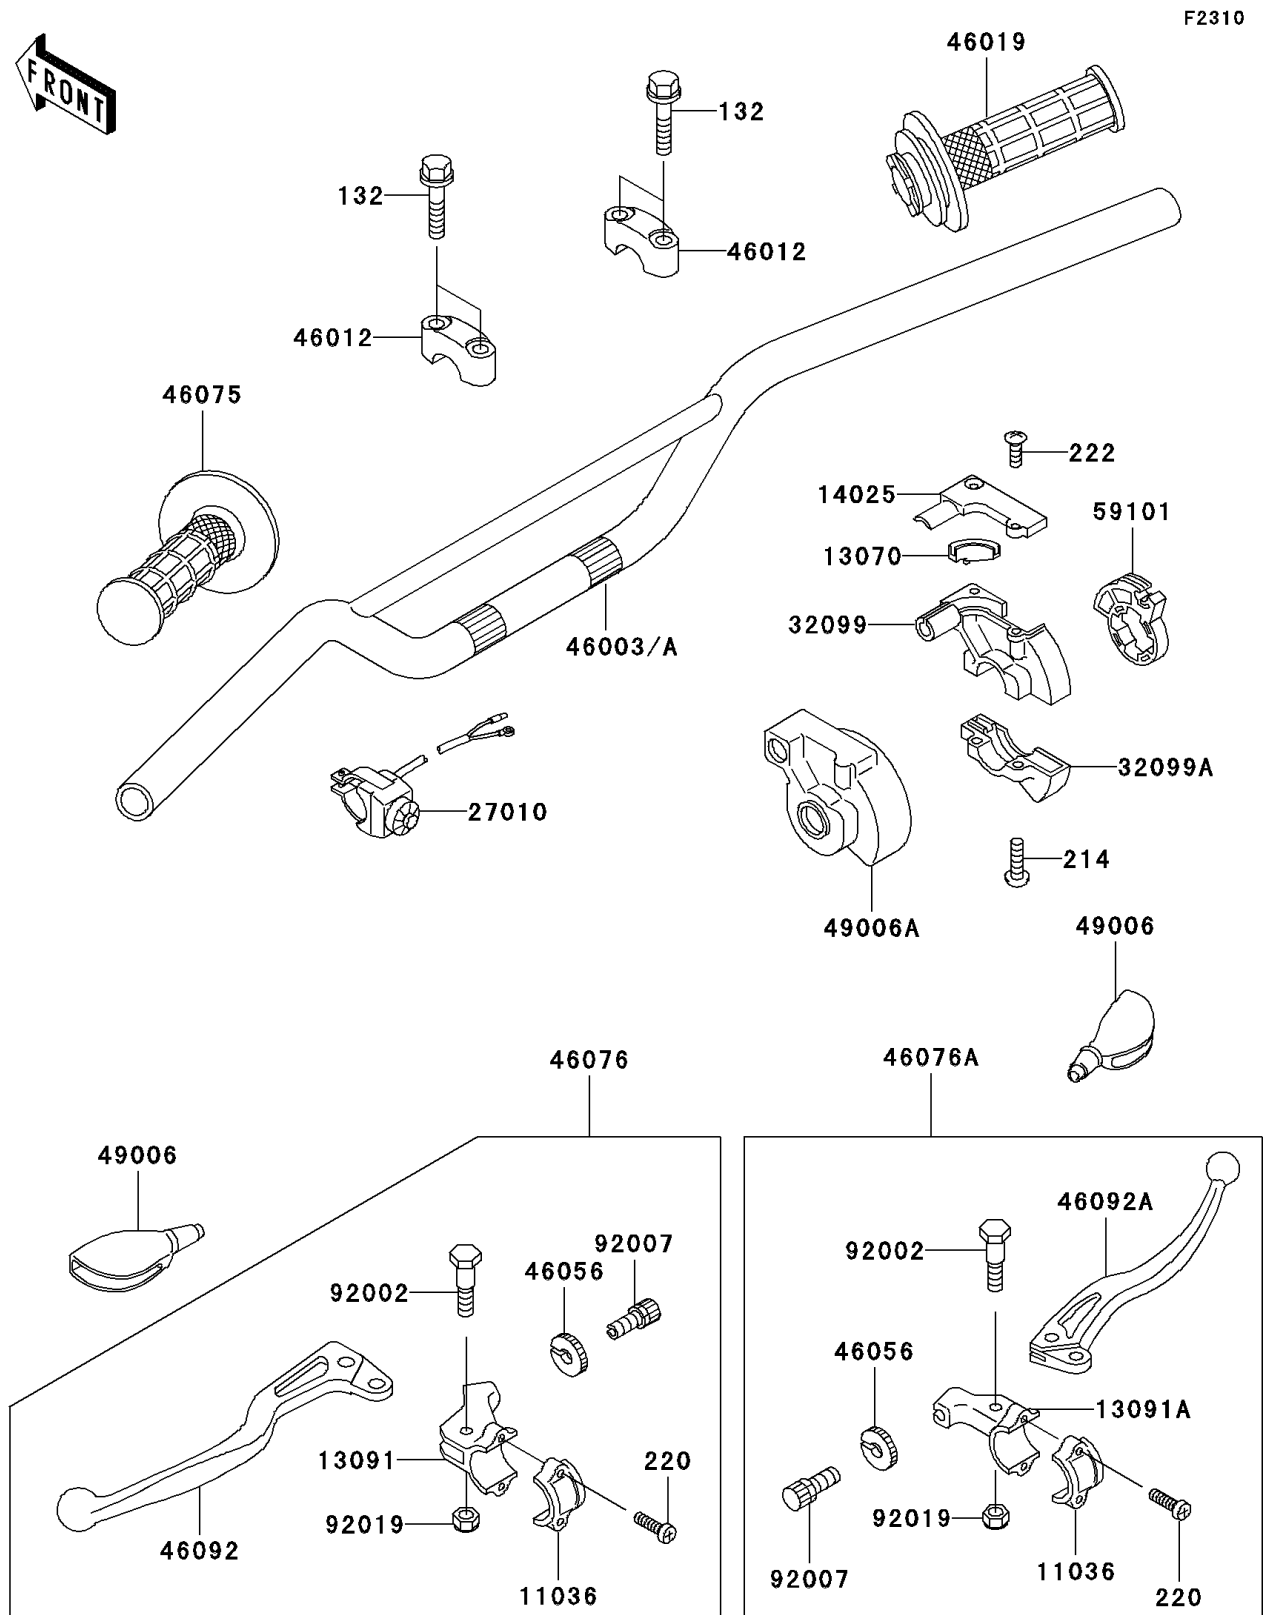

2002 KX60

PARTS DIAGRAM

Handlebar

2002 KX60

PARTS LIST

Handlebar

Kawasaki

Let the Good Times Roll®

ITEM NAME

PART NUMBER

QUANTITY
