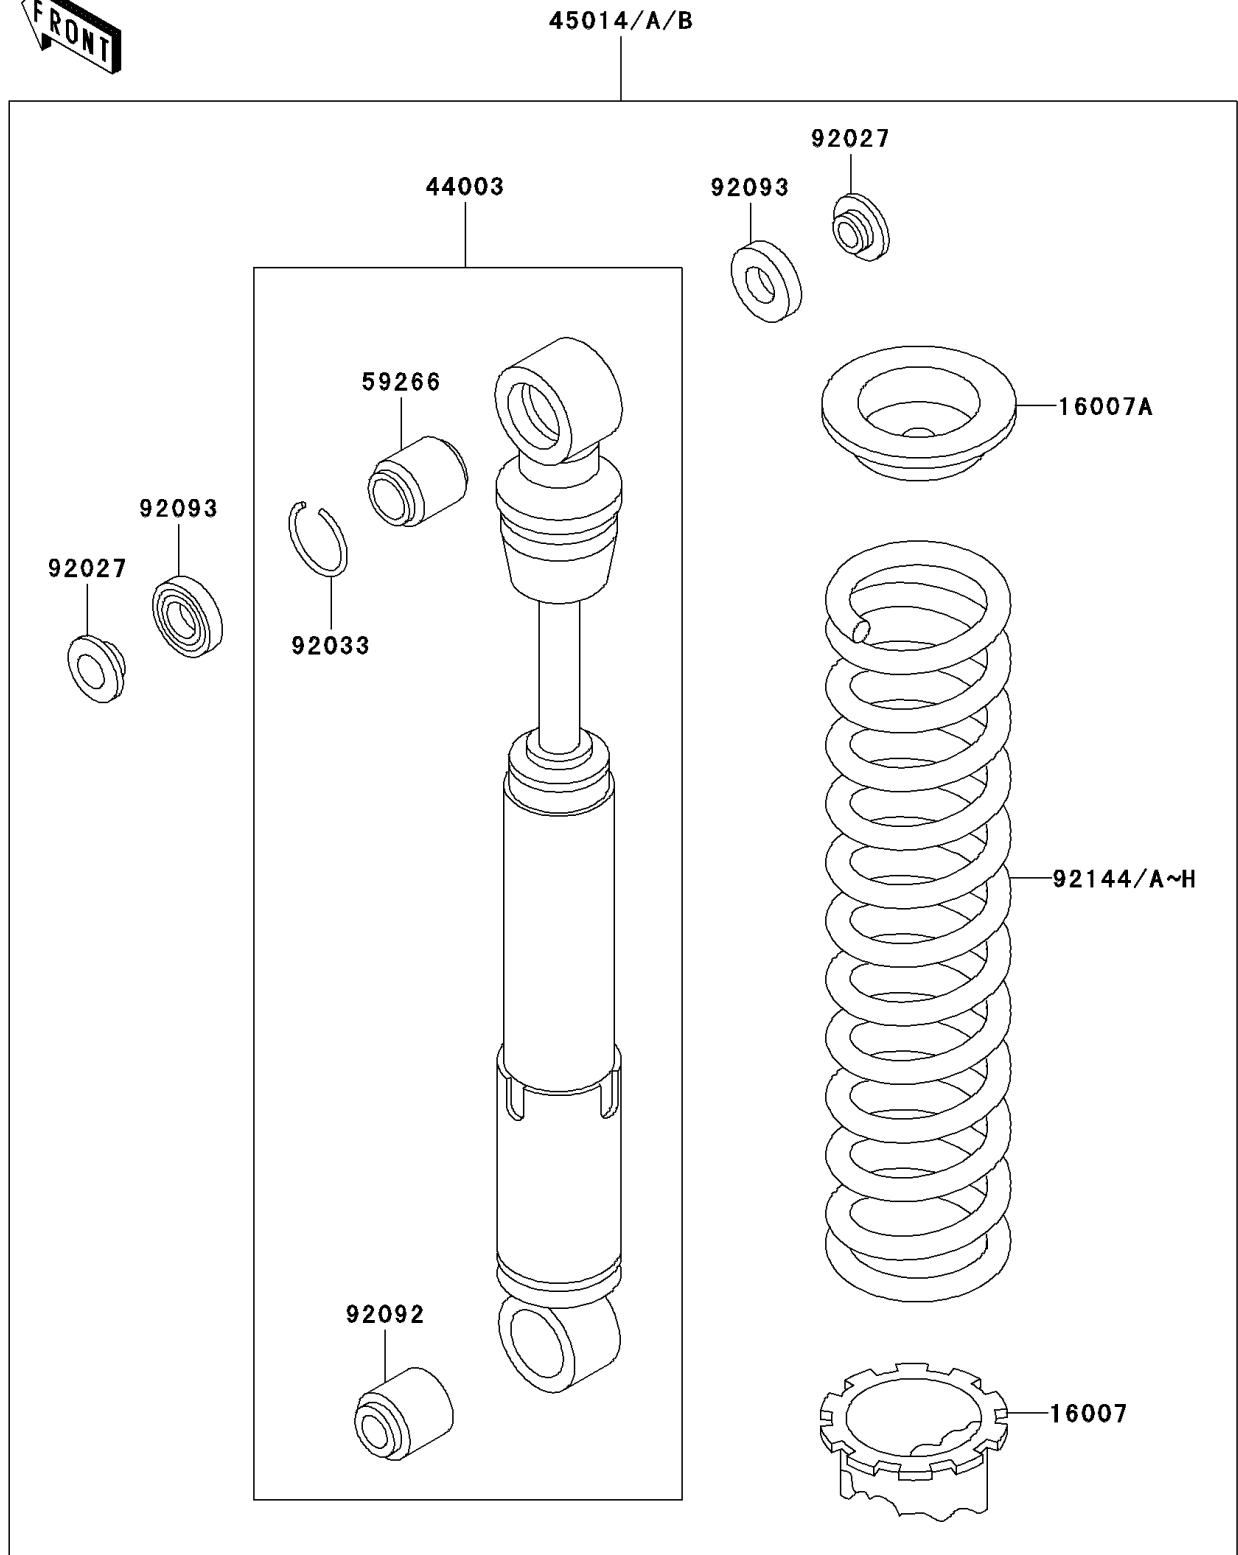

2003 KX60

PARTS DIAGRAM

Shock Absorber(s)

F2280

2003 KX60

PARTS LIST

Shock Absorber(s)

Kawasaki

Let the Good Times Roll®

ITEM NAME

PART NUMBER

QUANTITY
