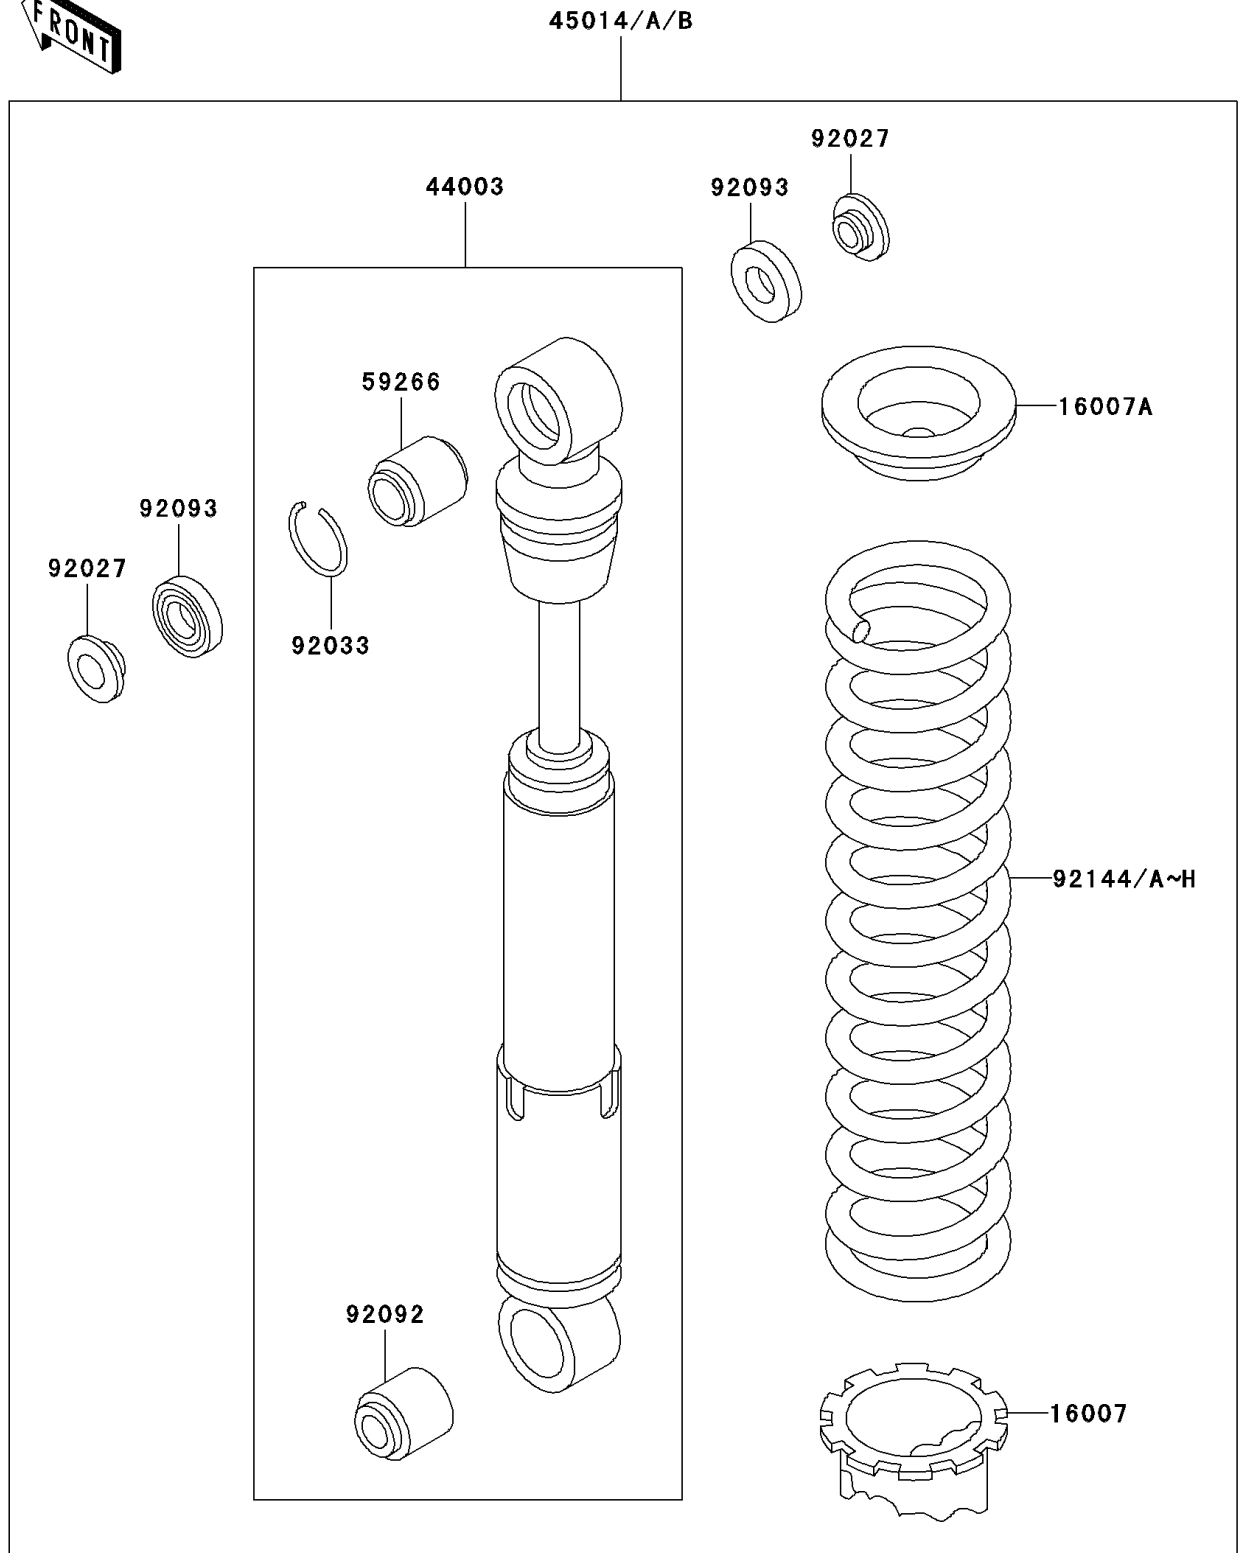

2002 KX60

PARTS DIAGRAM

Shock Absorber(s)

F2280

2002 KX60

PARTS LIST

Shock Absorber(s)

Kawasaki

Let the Good Times Roll®

ITEM NAME

PART NUMBER

QUANTITY
