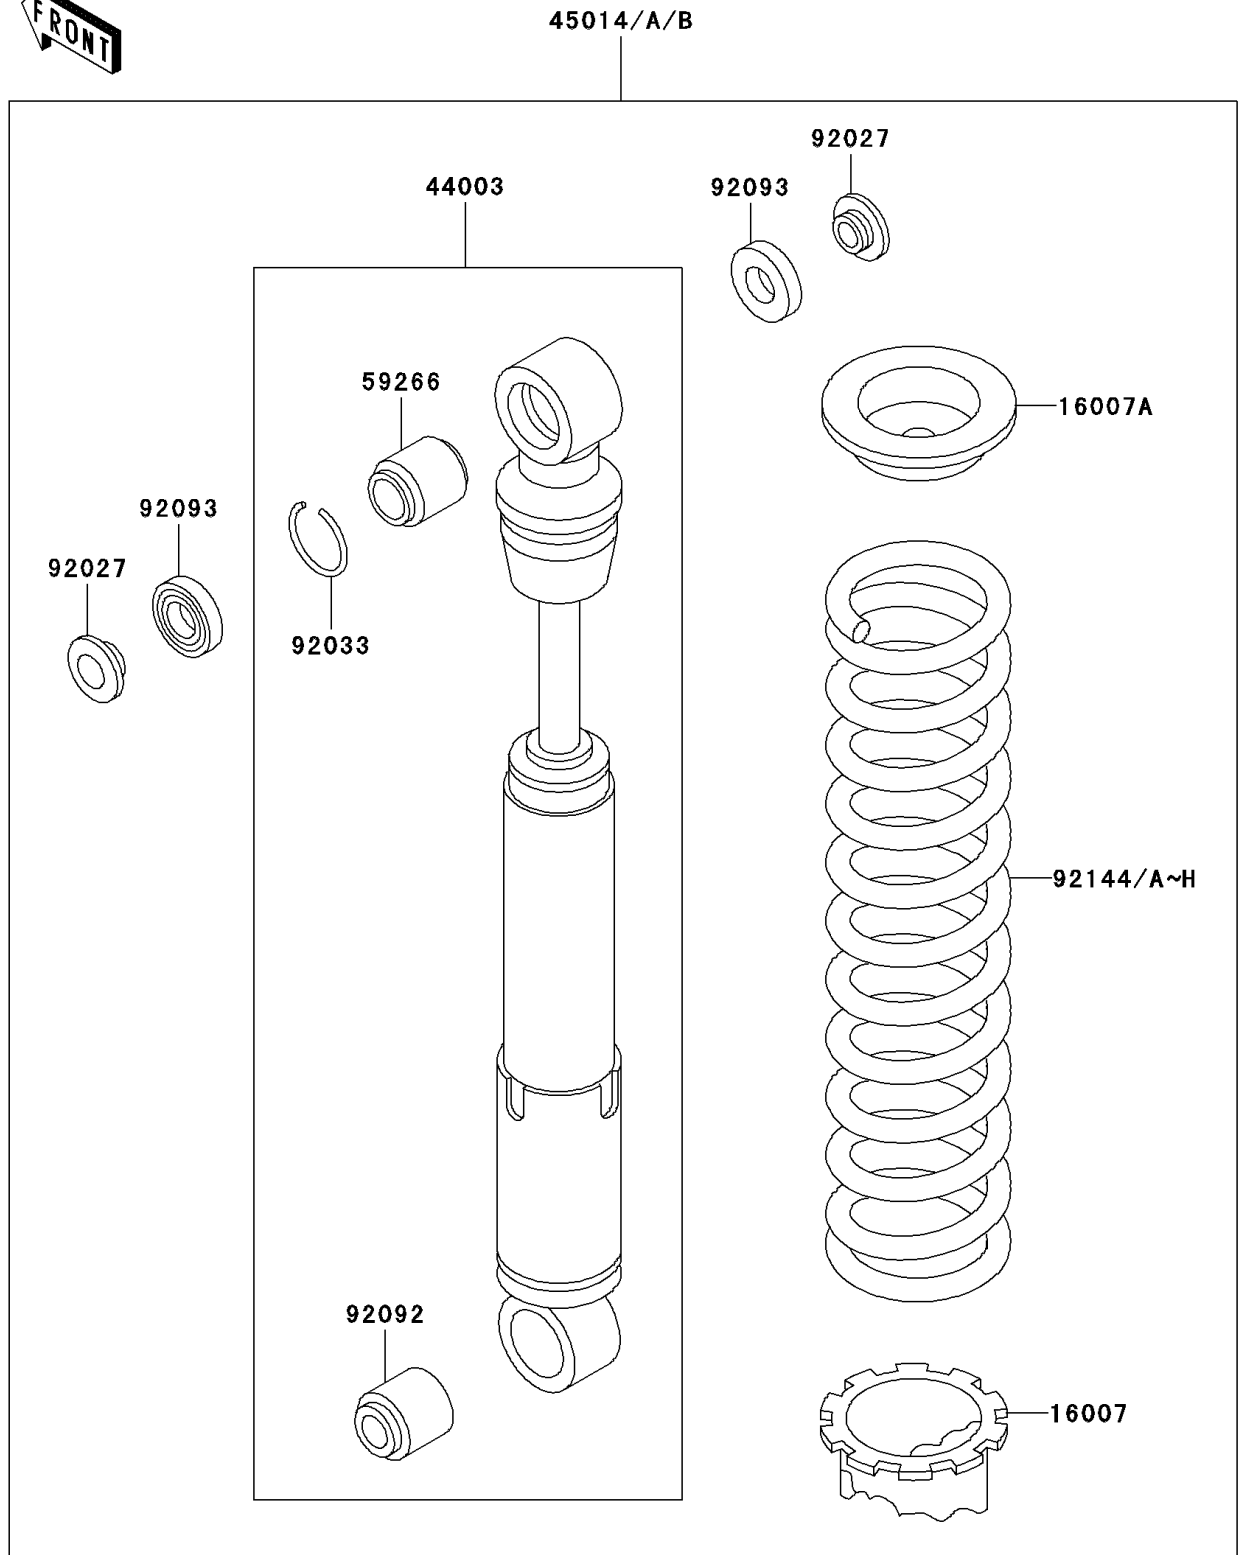

2001 KX60

PARTS DIAGRAM

Shock Absorber(s)

F2280

2001 KX60

PARTS LIST

Shock Absorber(s)

ITEM NAME

PART NUMBER

QUANTITY
