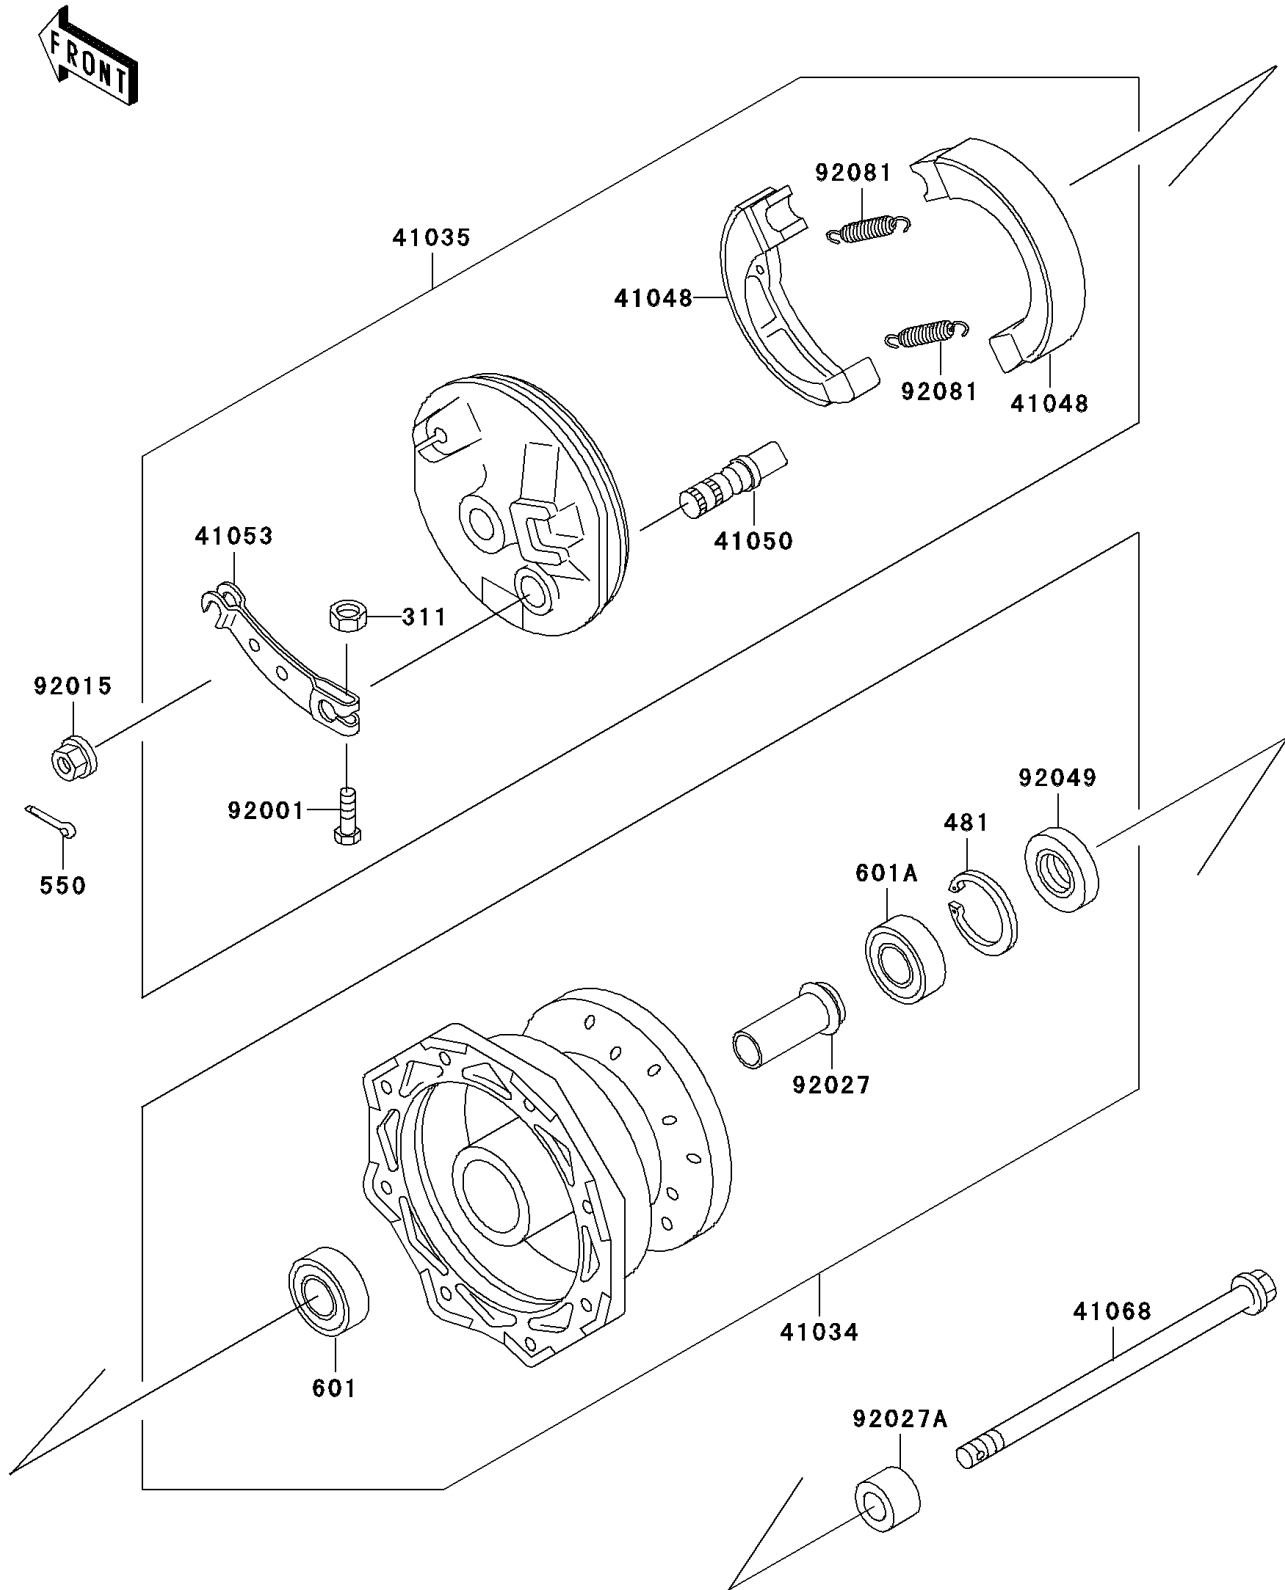

2002 KX60

PARTS DIAGRAM

Front Hub

F2230

2002 KX60

PARTS LIST

Front Hub

ITEM NAME

PART NUMBER

QUANTITY
