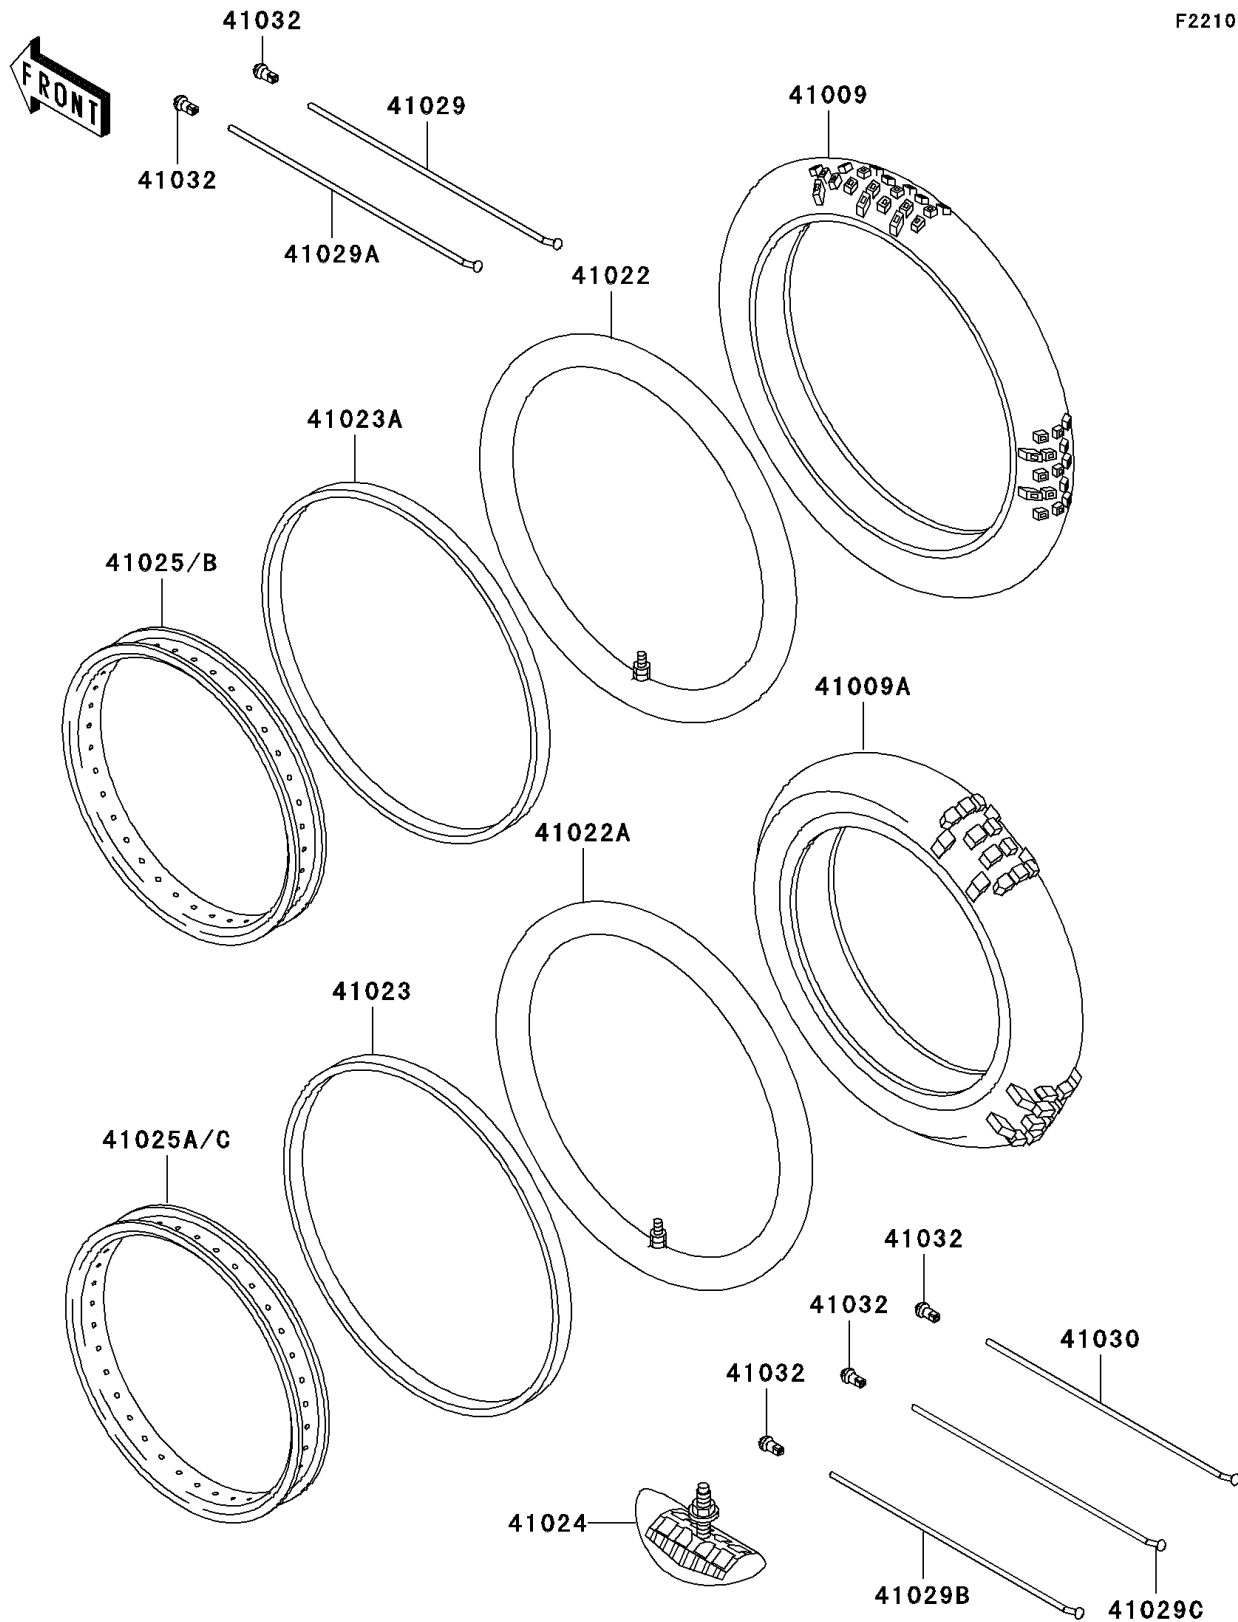

2002 KX60

PARTS DIAGRAM

Wheels/Tires

F2210

2002 KX60

PARTS LIST

Wheels/Tires

Kawasaki

Let the Good Times Roll®

ITEM NAME

PART NUMBER

QUANTITY
