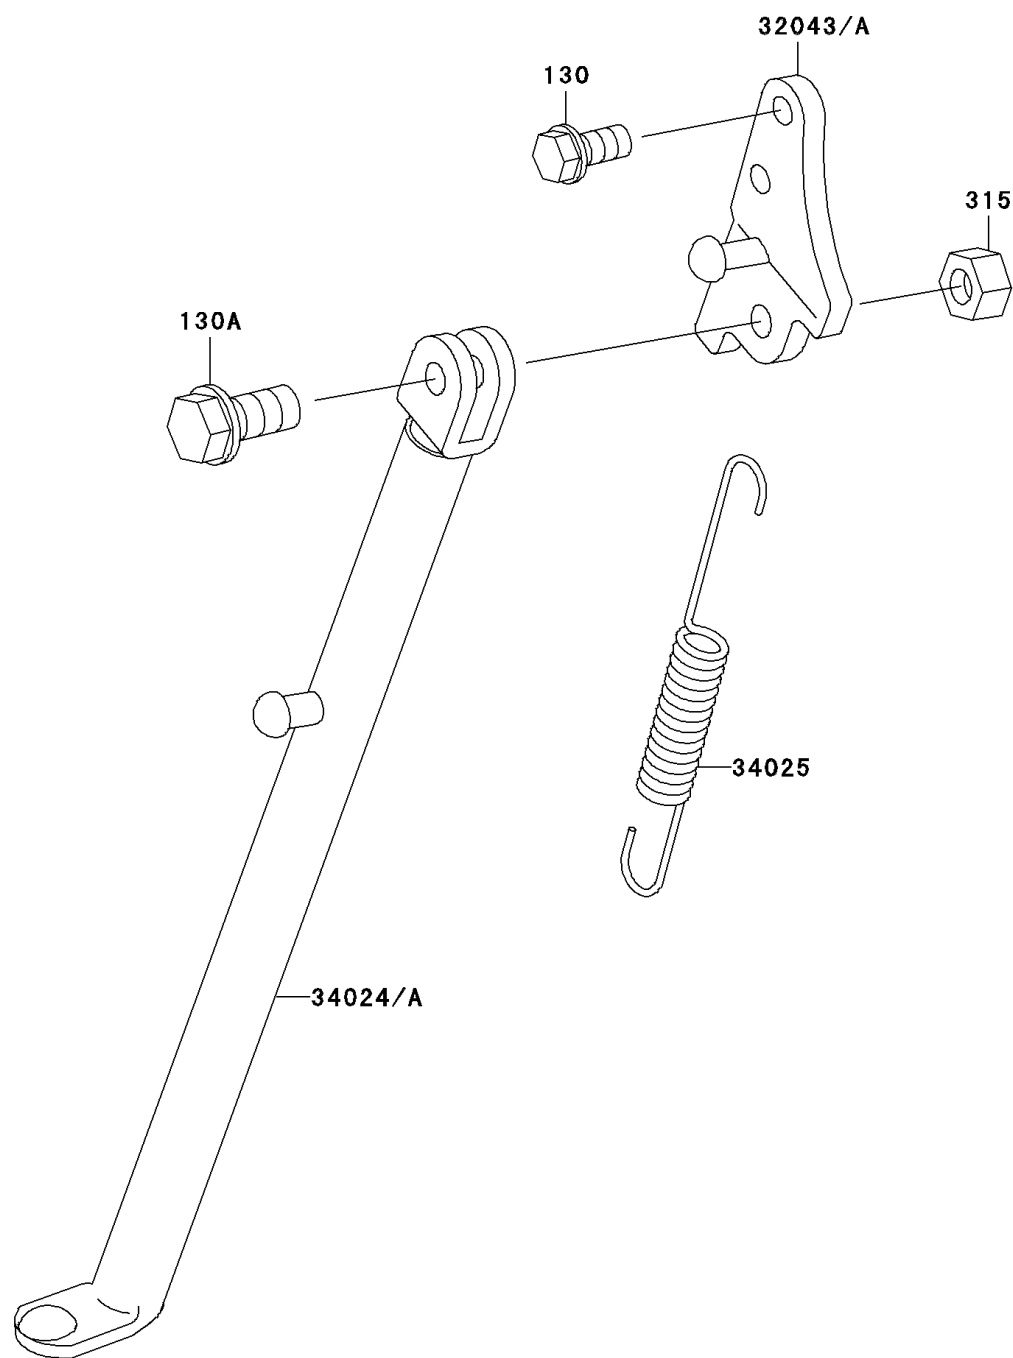

2003 KX60

PARTS DIAGRAM

Stand(s)

Kawasaki

Let the Good Times Roll®

F2190

2003 KX60

PARTS LIST

Stand(s)

Kawasaki

Let the Good Times Roll®

ITEM NAME

PART NUMBER

QUANTITY
