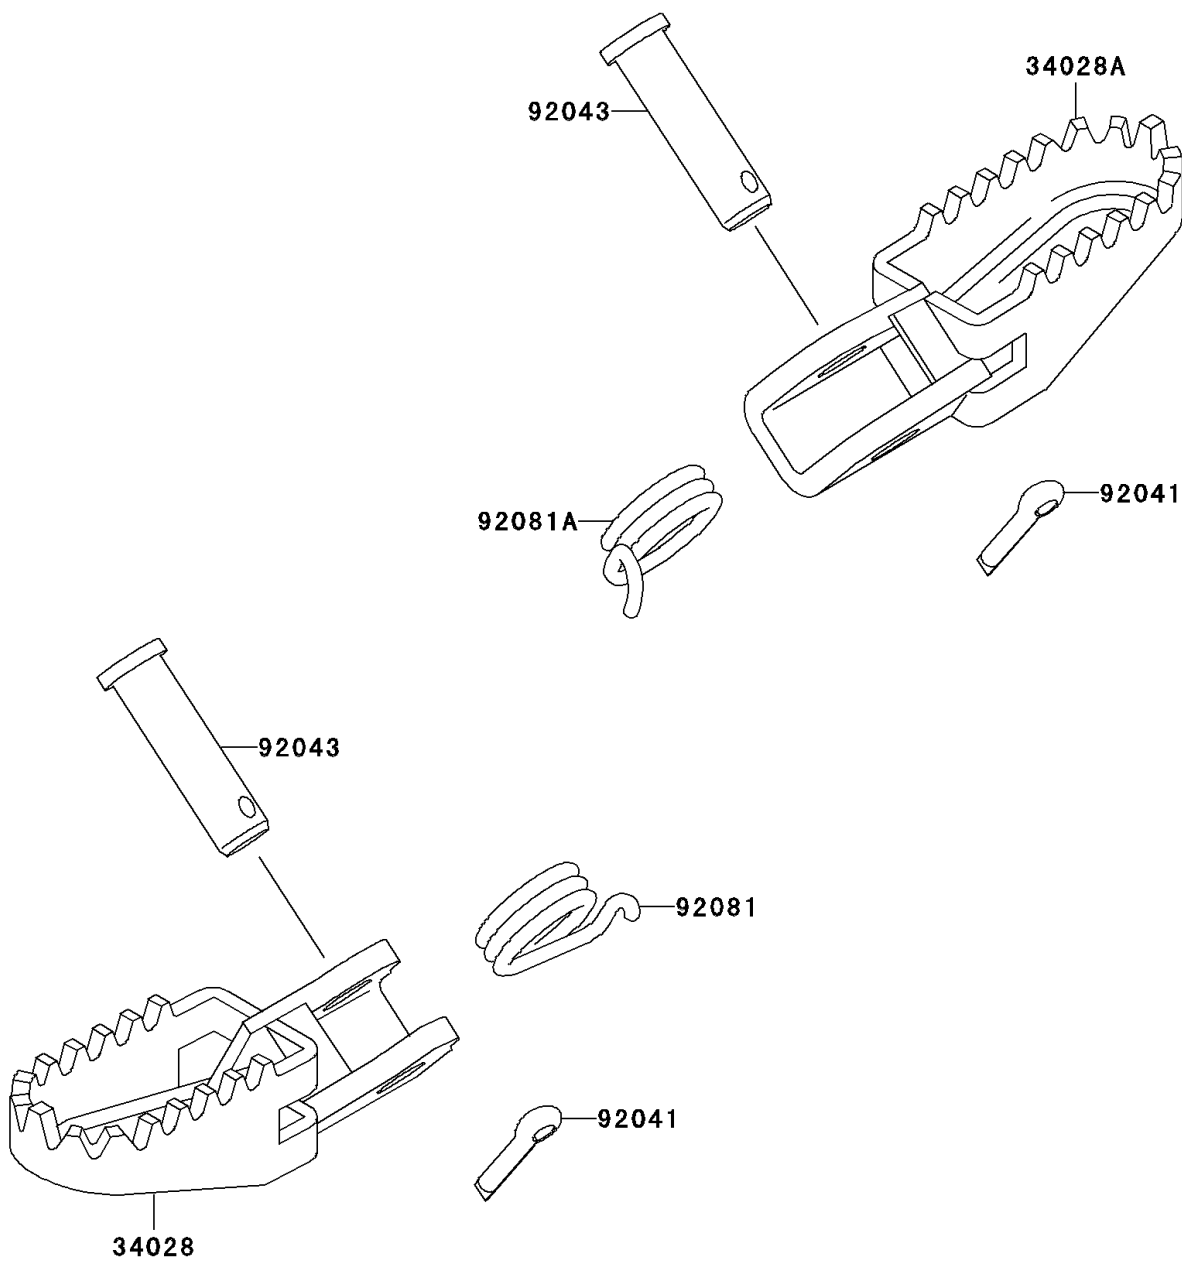

2000 KX60

PARTS DIAGRAM

Footrests

F2160

2000 KX60

PARTS LIST

Footrests

ITEM NAME	PART NUMBER	QUANTITY
STEP,LH (Ref # 34028)	34028-1237	1
STEP,RH (Ref # 34028A)	34028-1238	1
COTTER,2.5X15 (Ref # 92041)	92041-1051	2
PIN,8X32 (Ref # 92043)	92043-1143	2
SPRING,FOOTREST,LH (Ref # 92081)	92081-1491	1
SPRING,FOOTREST,RH (Ref # 92081A)	92081-1543	1