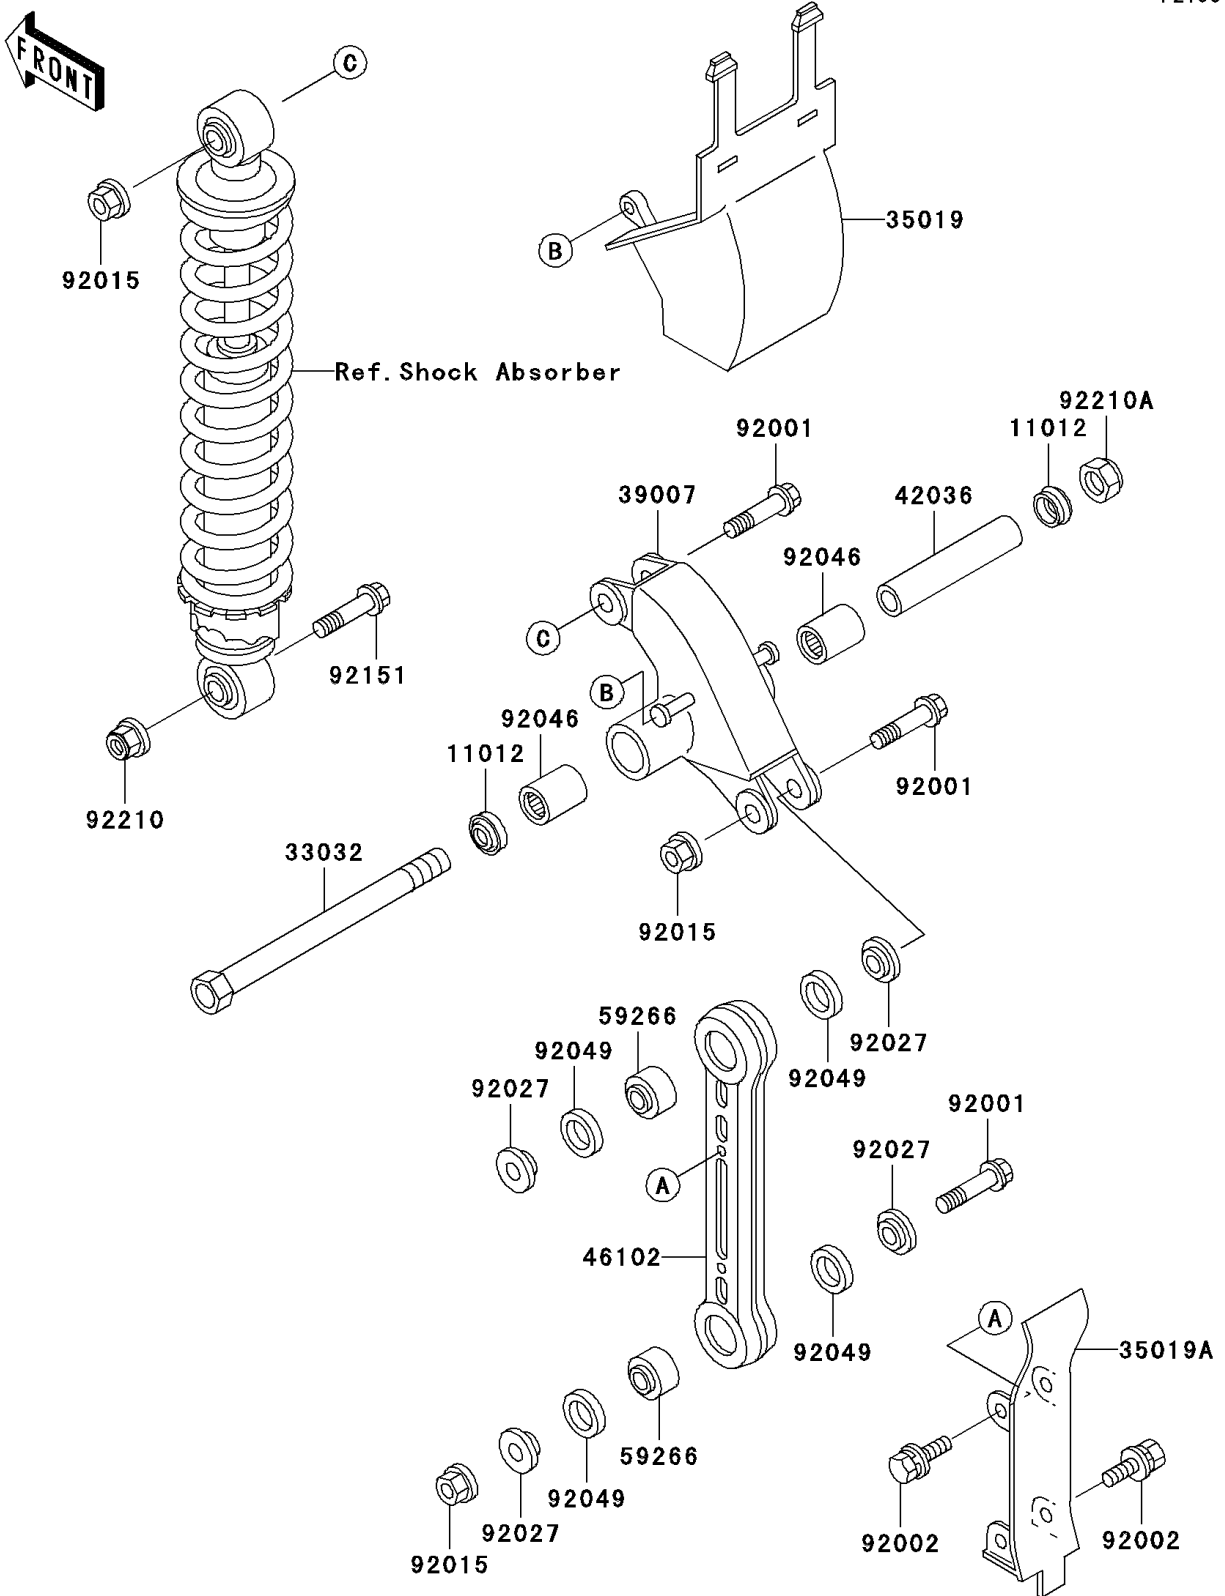

2003 KX60

PARTS DIAGRAM

Rear Suspension

F2150

2003 KX60

PARTS LIST

Rear Suspension

ITEM NAME

PART NUMBER

QUANTITY
