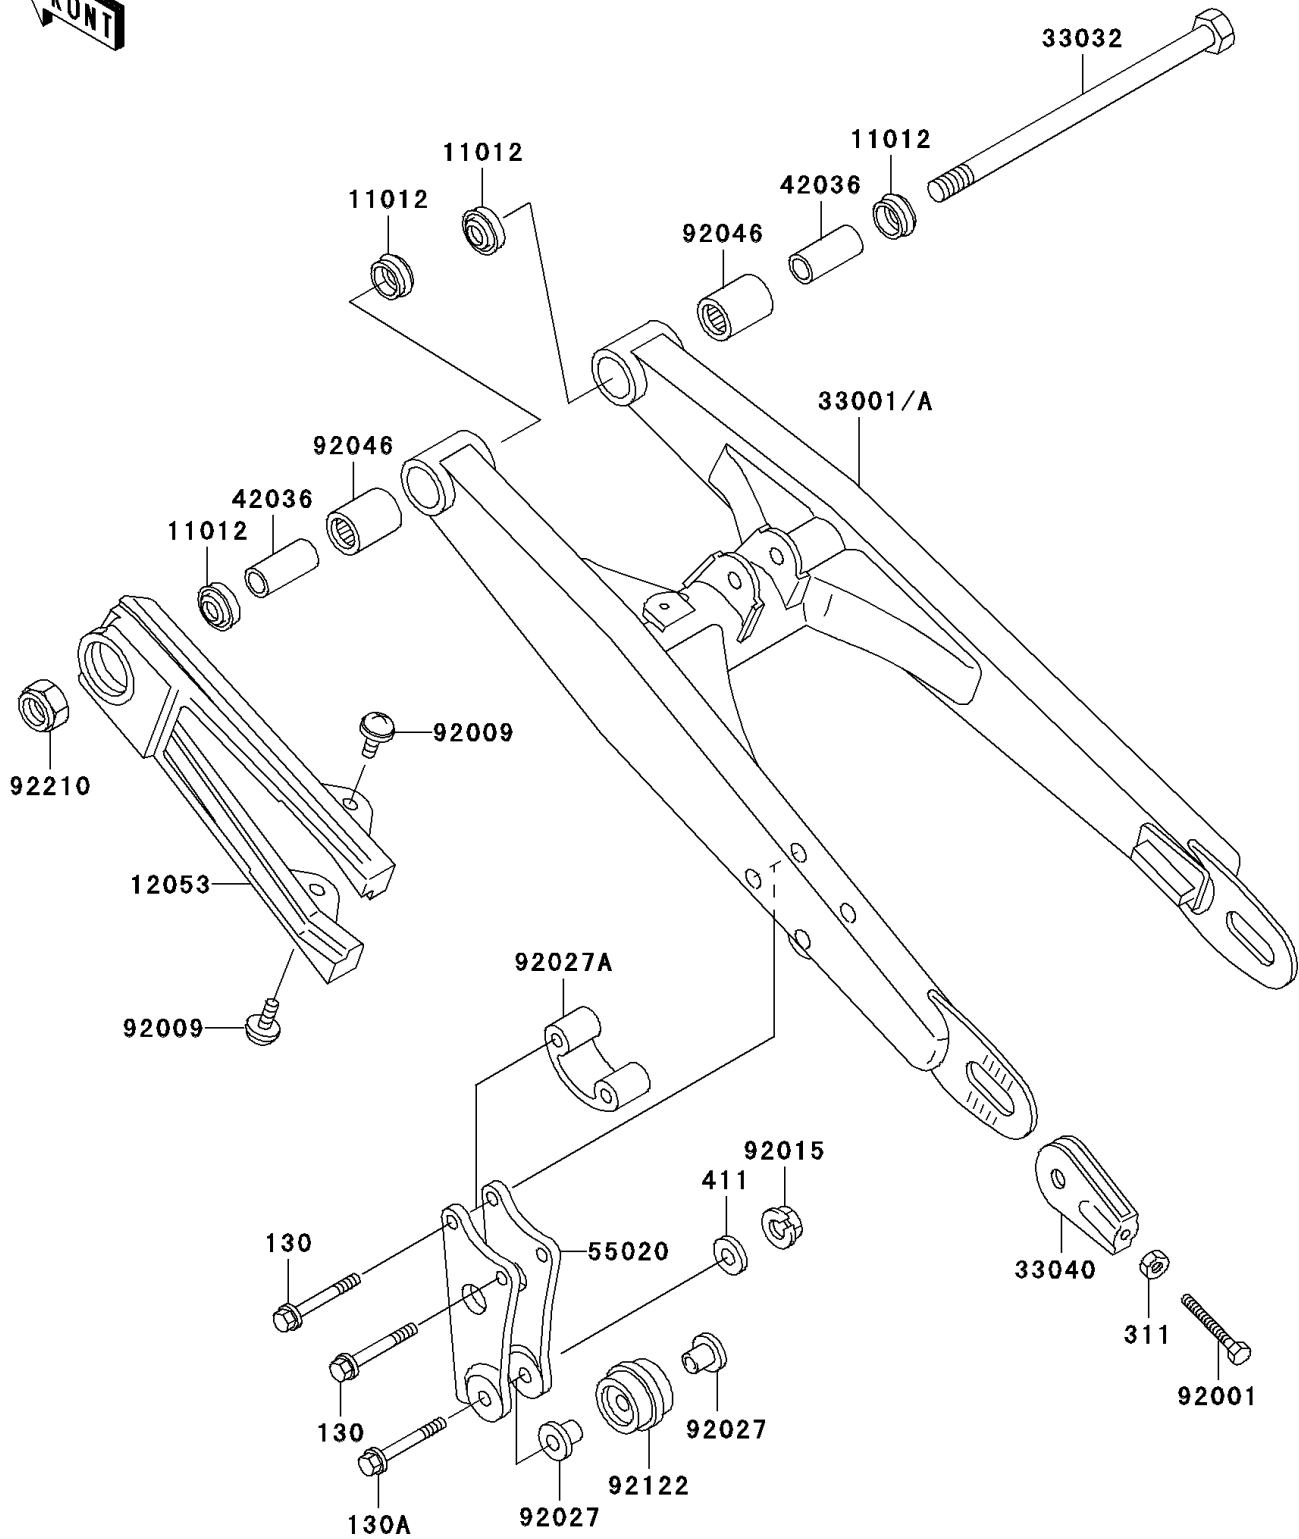

2003 KX60

PARTS DIAGRAM

Swingarm

F2141

2003 KX60

PARTS LIST

Swingarm

ITEM NAME

PART NUMBER

QUANTITY
