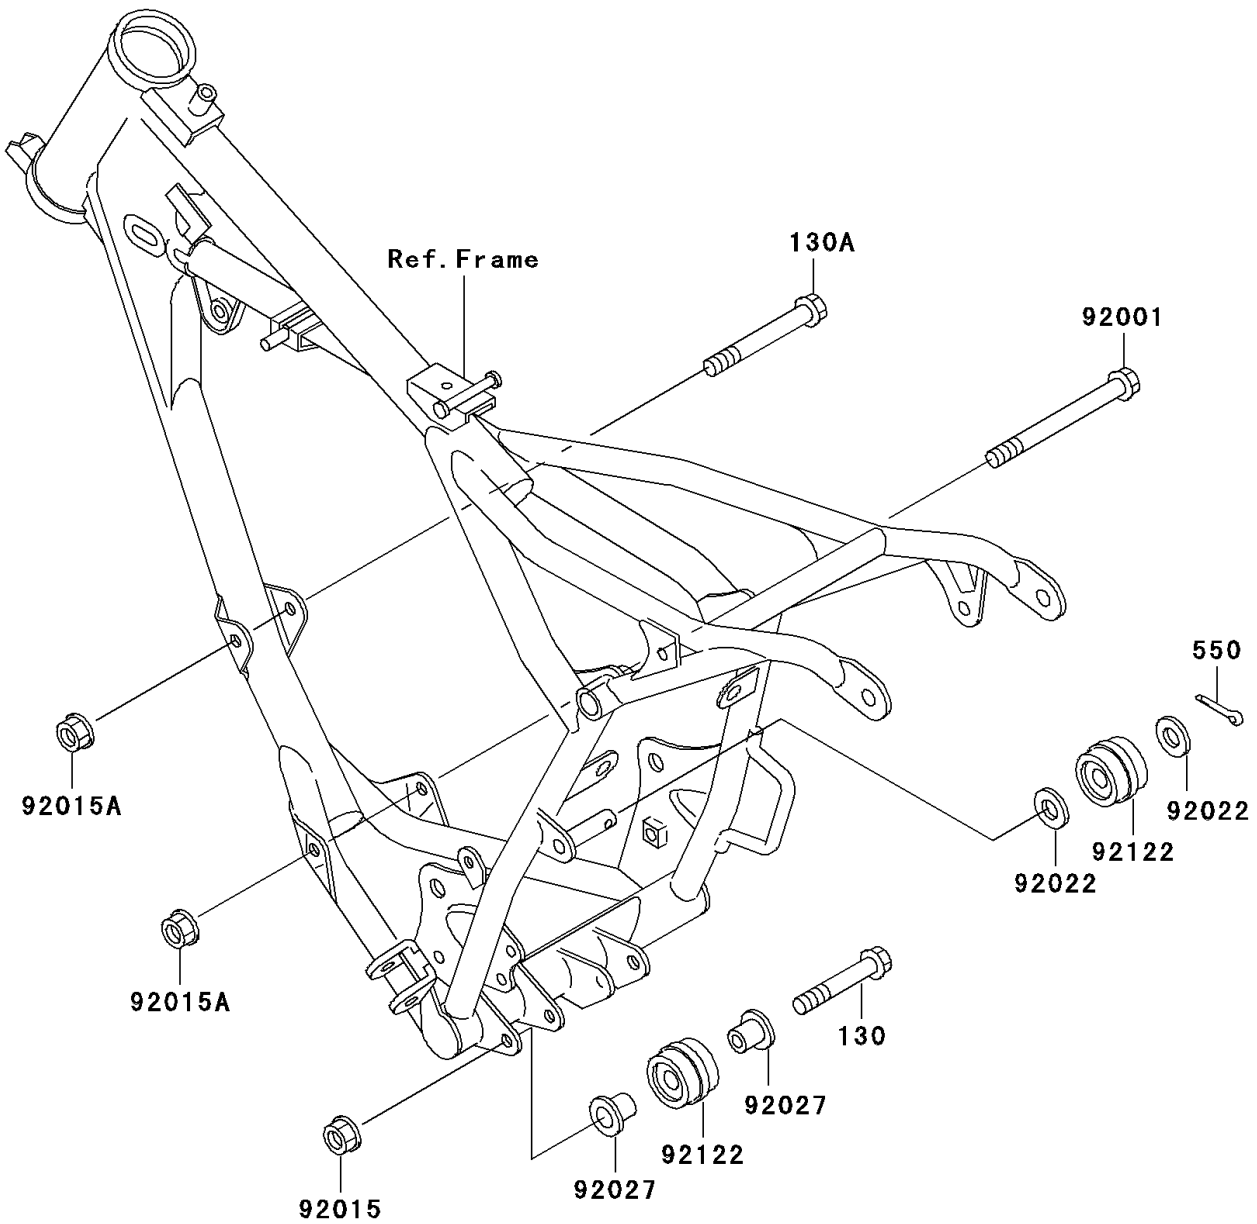

2003 KX60

PARTS DIAGRAM

Engine Mount

F2122

2003 KX60

PARTS LIST

Engine Mount

Kawasaki

Let the Good Times Roll®

ITEM NAME

PART NUMBER

QUANTITY
