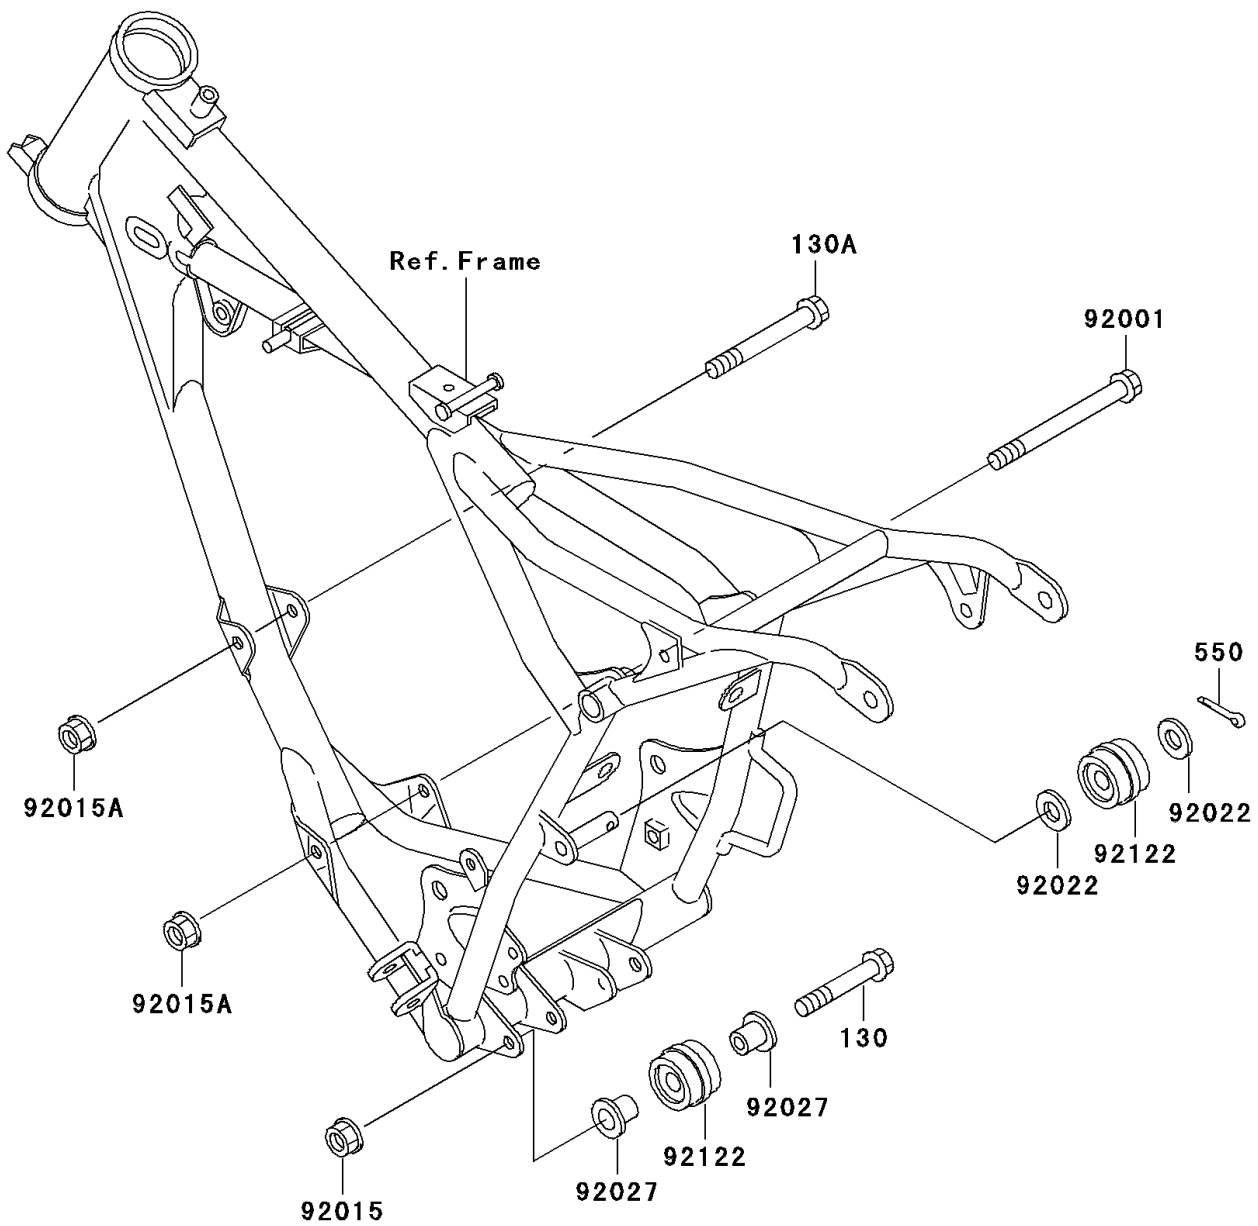

2001 KX60

PARTS DIAGRAM

Engine Mount

F2122

2001 KX60

PARTS LIST

Engine Mount

Kawasaki

Let the Good Times Roll®

ITEM NAME

PART NUMBER

QUANTITY
