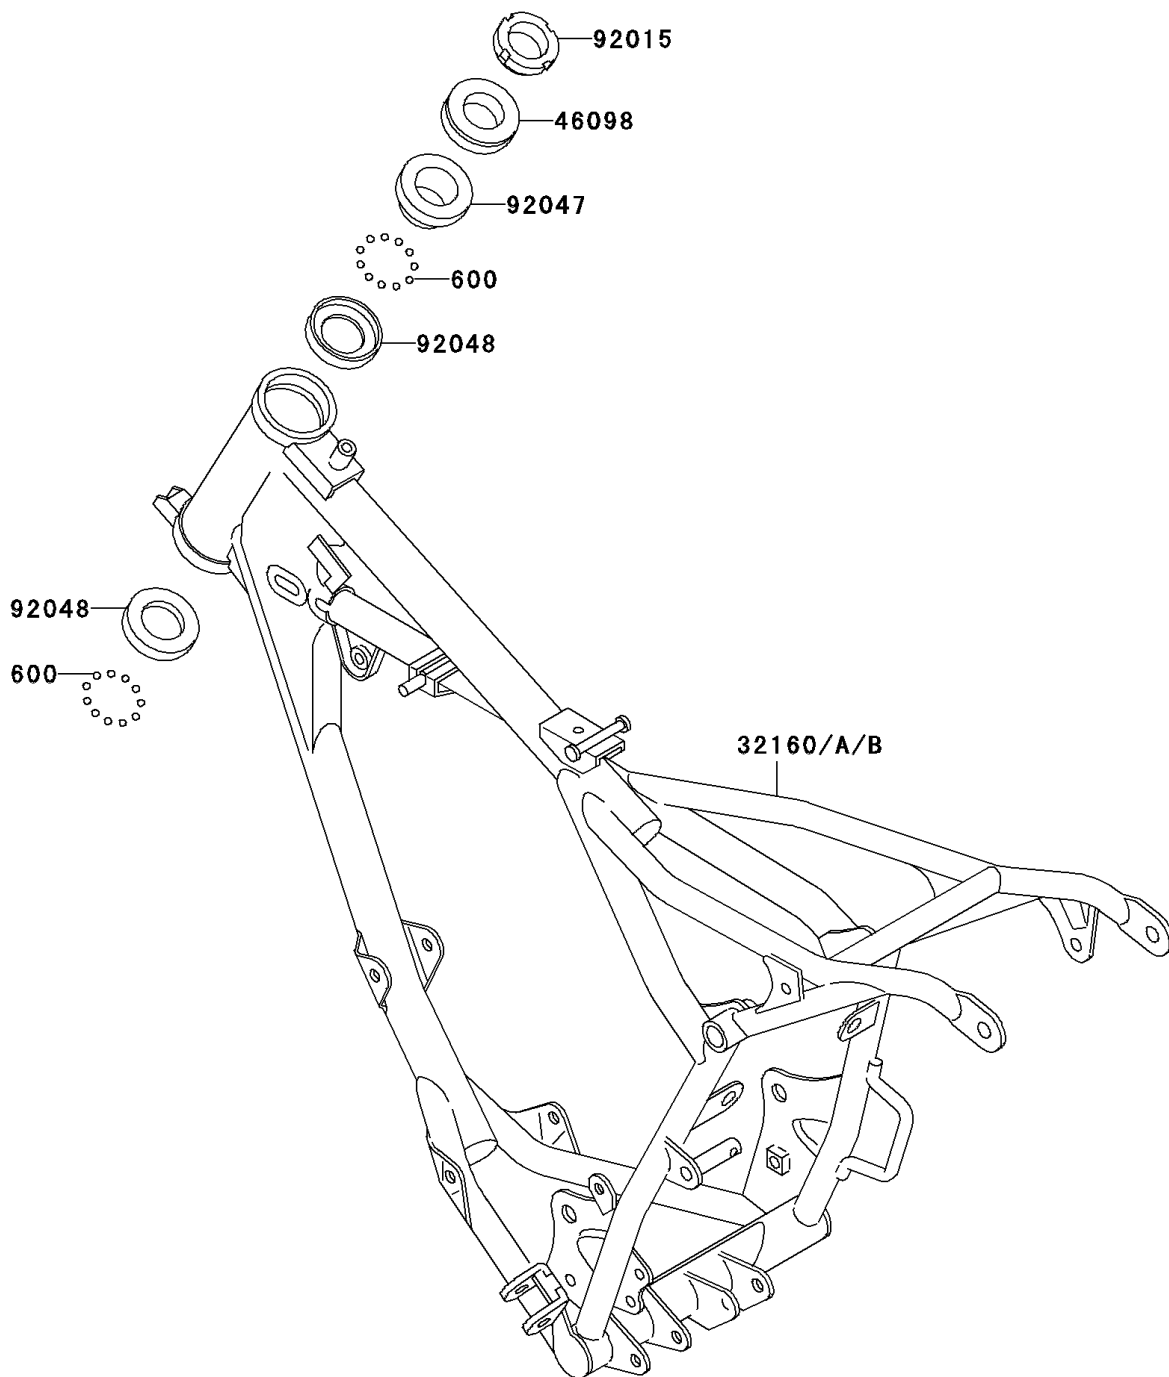

2002 KX60

PARTS DIAGRAM

Frame

Kawasaki

Let the Good Times Roll®

F2120

2002 KX60

PARTS LIST

Frame

ITEM NAME

PART NUMBER

QUANTITY
