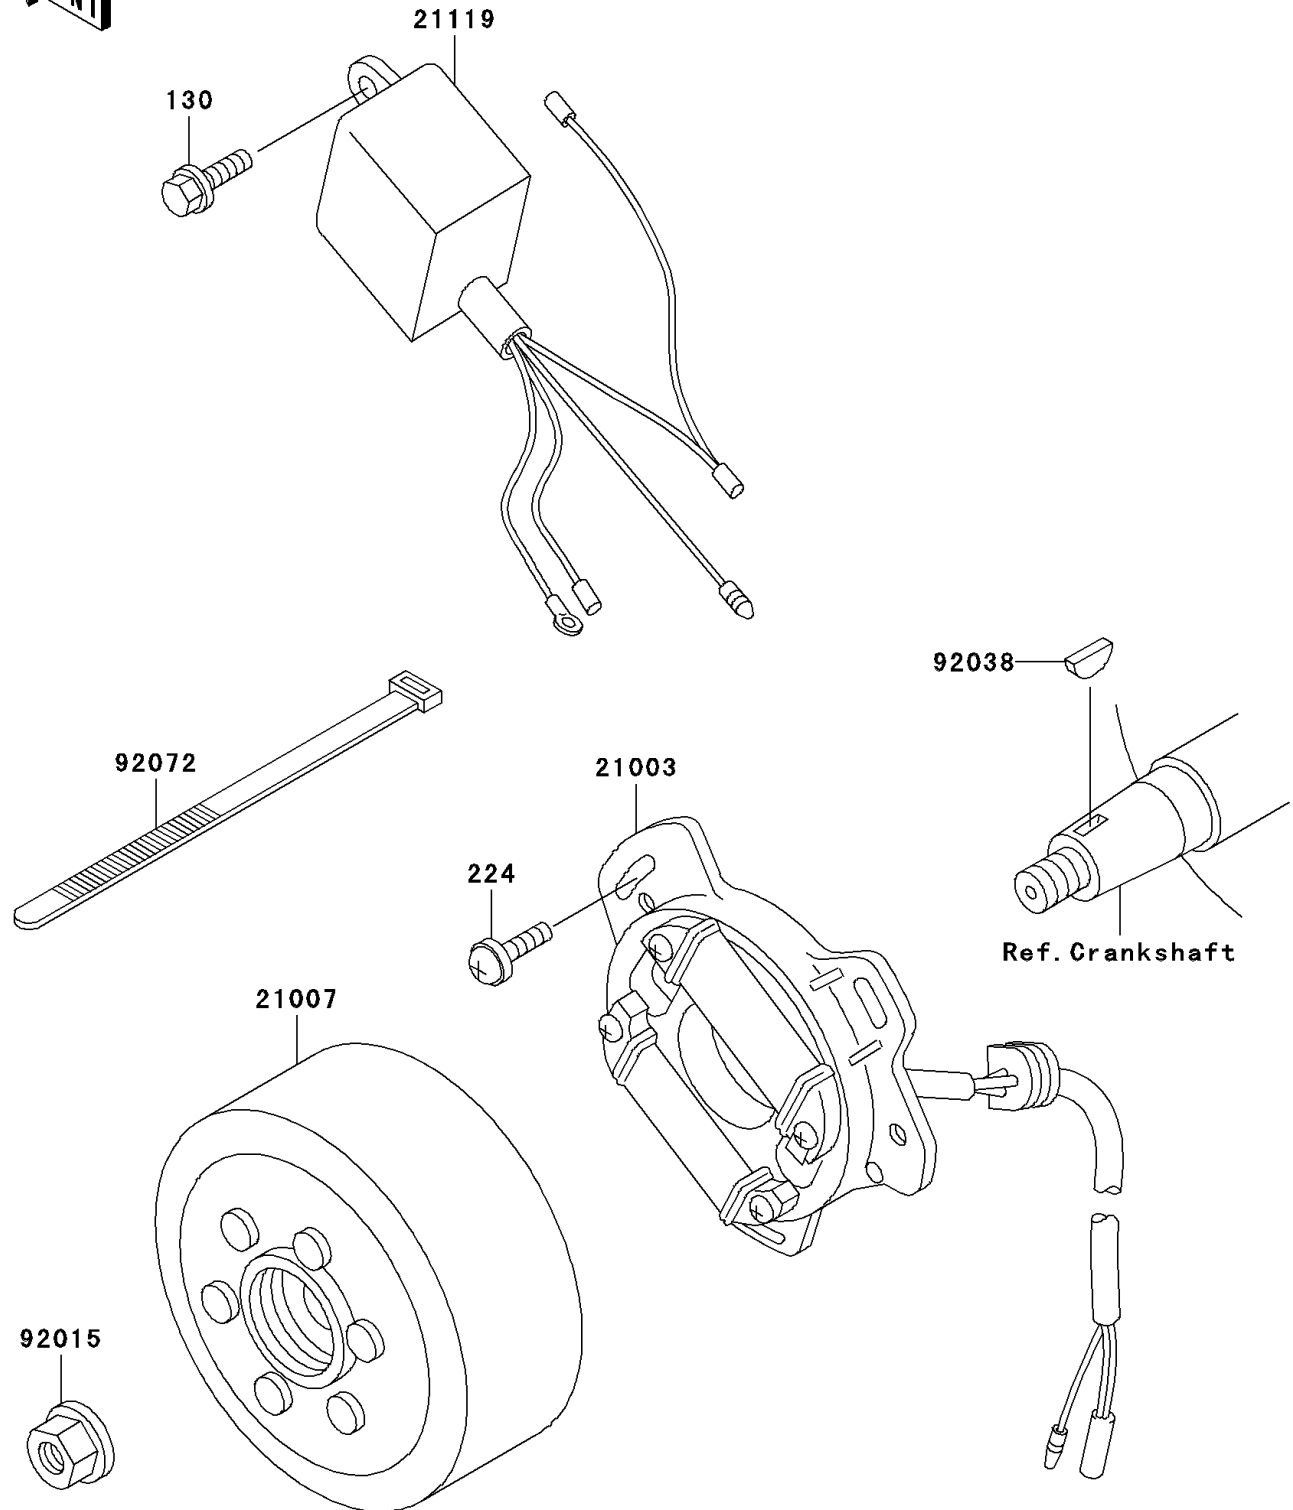

2003 KX60

PARTS DIAGRAM

Generator

E1810

2003 KX60

PARTS LIST

Generator

Kawasaki

Let the Good Times Roll®

ITEM NAME

PART NUMBER

QUANTITY
