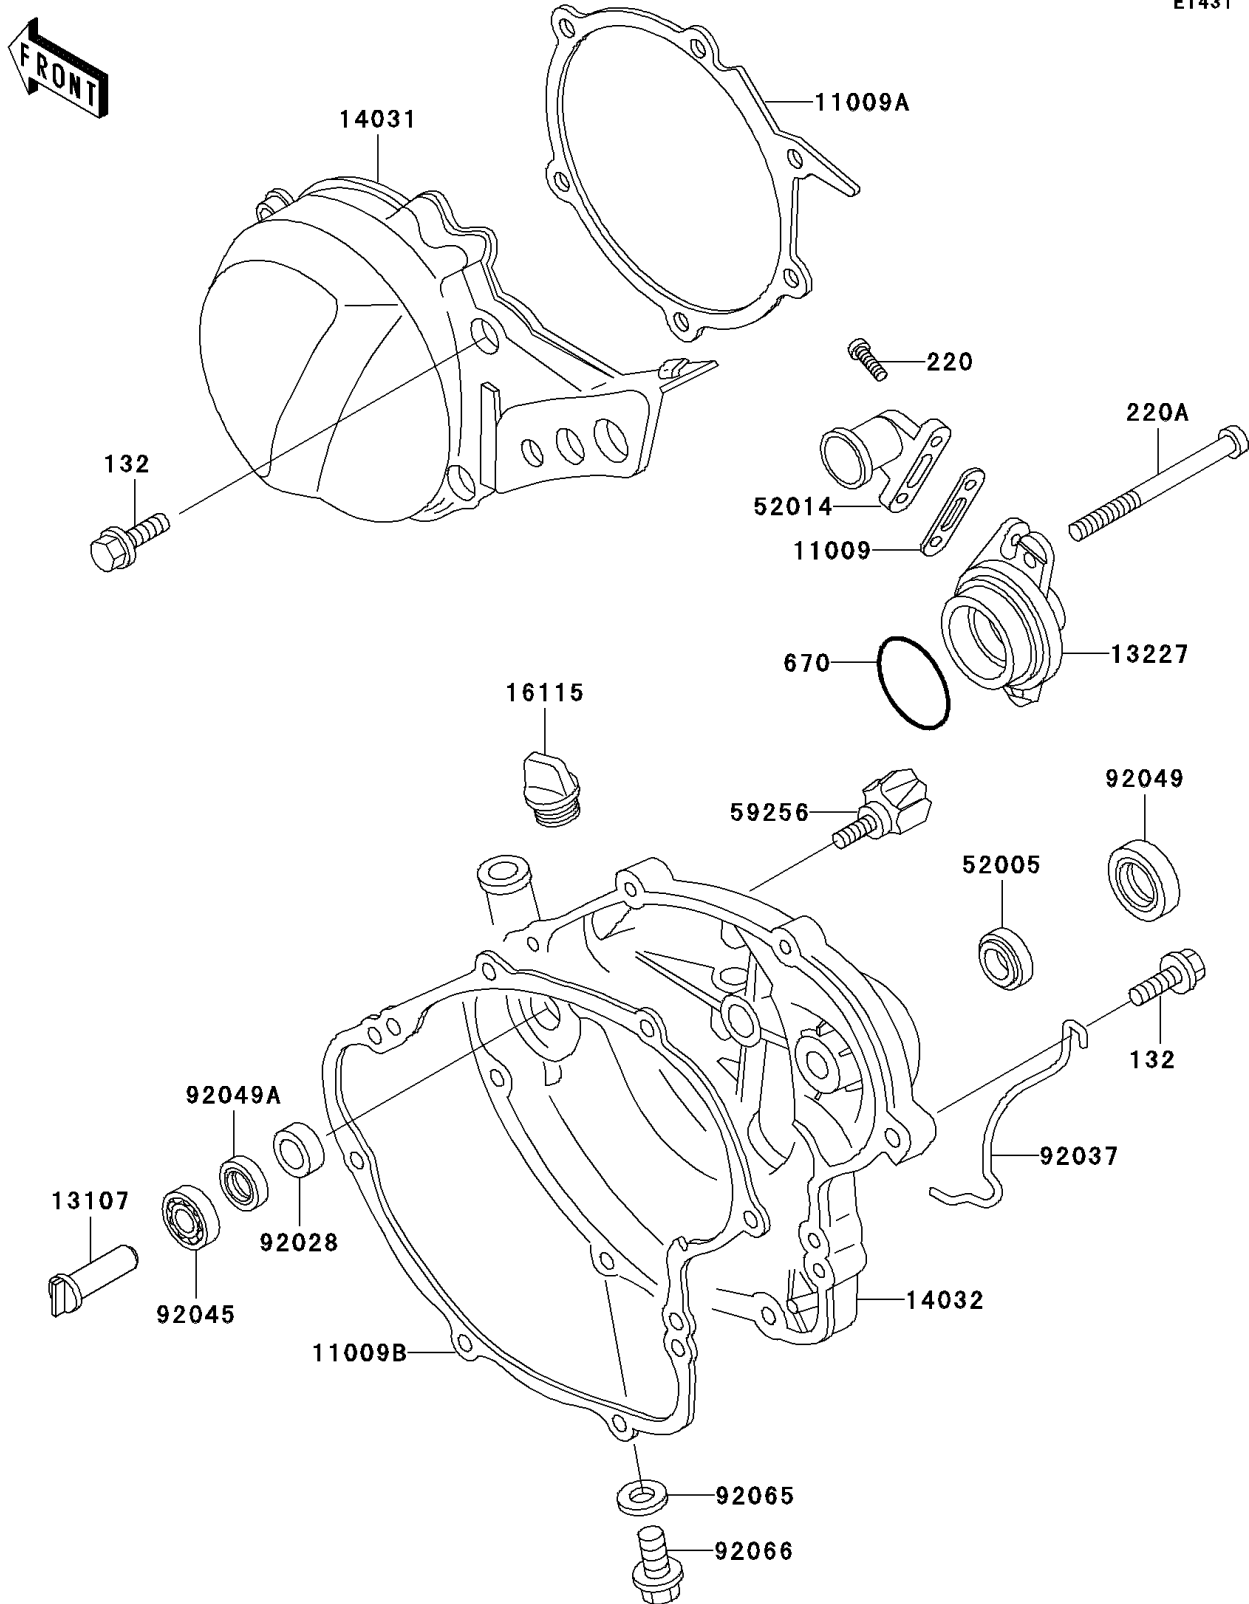

2003 KX60

PARTS DIAGRAM

Engine Cover(s)

E1431

2003 KX60

PARTS LIST

Engine Cover(s)

ITEM NAME	PART NUMBER	QUANTITY
BOLT-FLANGED-SMALL (Ref # 132)	132G0625	12
SCREW-PAN-CROS (Ref # 220)	220B0520	2
SCREW-PAN-CROS,6X75 (Ref # 220A)	220B0675	2
O RING,39MM (Ref # 670)	670B3039	1
GASKET,ELBOW (Ref # 11009)	11009-1952	1
GASKET,GENERATOR COVER (Ref # 11009A)	11009-1974	1
GASKET,CLUTCH COVER (Ref # 11009B)	11009-1976	1
SHAFT,WATER PUMP (Ref # 13107)	13107-1123	1
HOUSING,WATER PUMP (Ref # 13227)	13227-1069	1
COVER-GENERATOR (Ref # 14031)	14031-1215	1
COVER-CLUTCH (Ref # 14032)	14032-1246	1
CAP-OIL FILLER (Ref # 16115)	16115-018	1
GAUGE,OIL LEVEL (Ref # 52005)	52005-1055	1
ELBOW (Ref # 52014)	52014-1067	1
IMPELLER,WATER PUMP (Ref # 59256)	59256-1052	1
BUSHING (Ref # 92028)	92028-1317	1
CLAMP,TUBE (Ref # 92037)	92037-1236	1
BEARING-BALL,608MC3 (Ref # 92045)	92045-1305	1
SEAL-OIL,SB16244 (Ref # 92049)	92049-002	1
SEAL-OIL,MHSD8X18X10J-1 (Ref # 92049A)	92049-1366	1
GASKET,10.5X16X1 (Ref # 92065)	92065-058	1
PLUG,DRAIN (Ref # 92066)	92066-1241	1