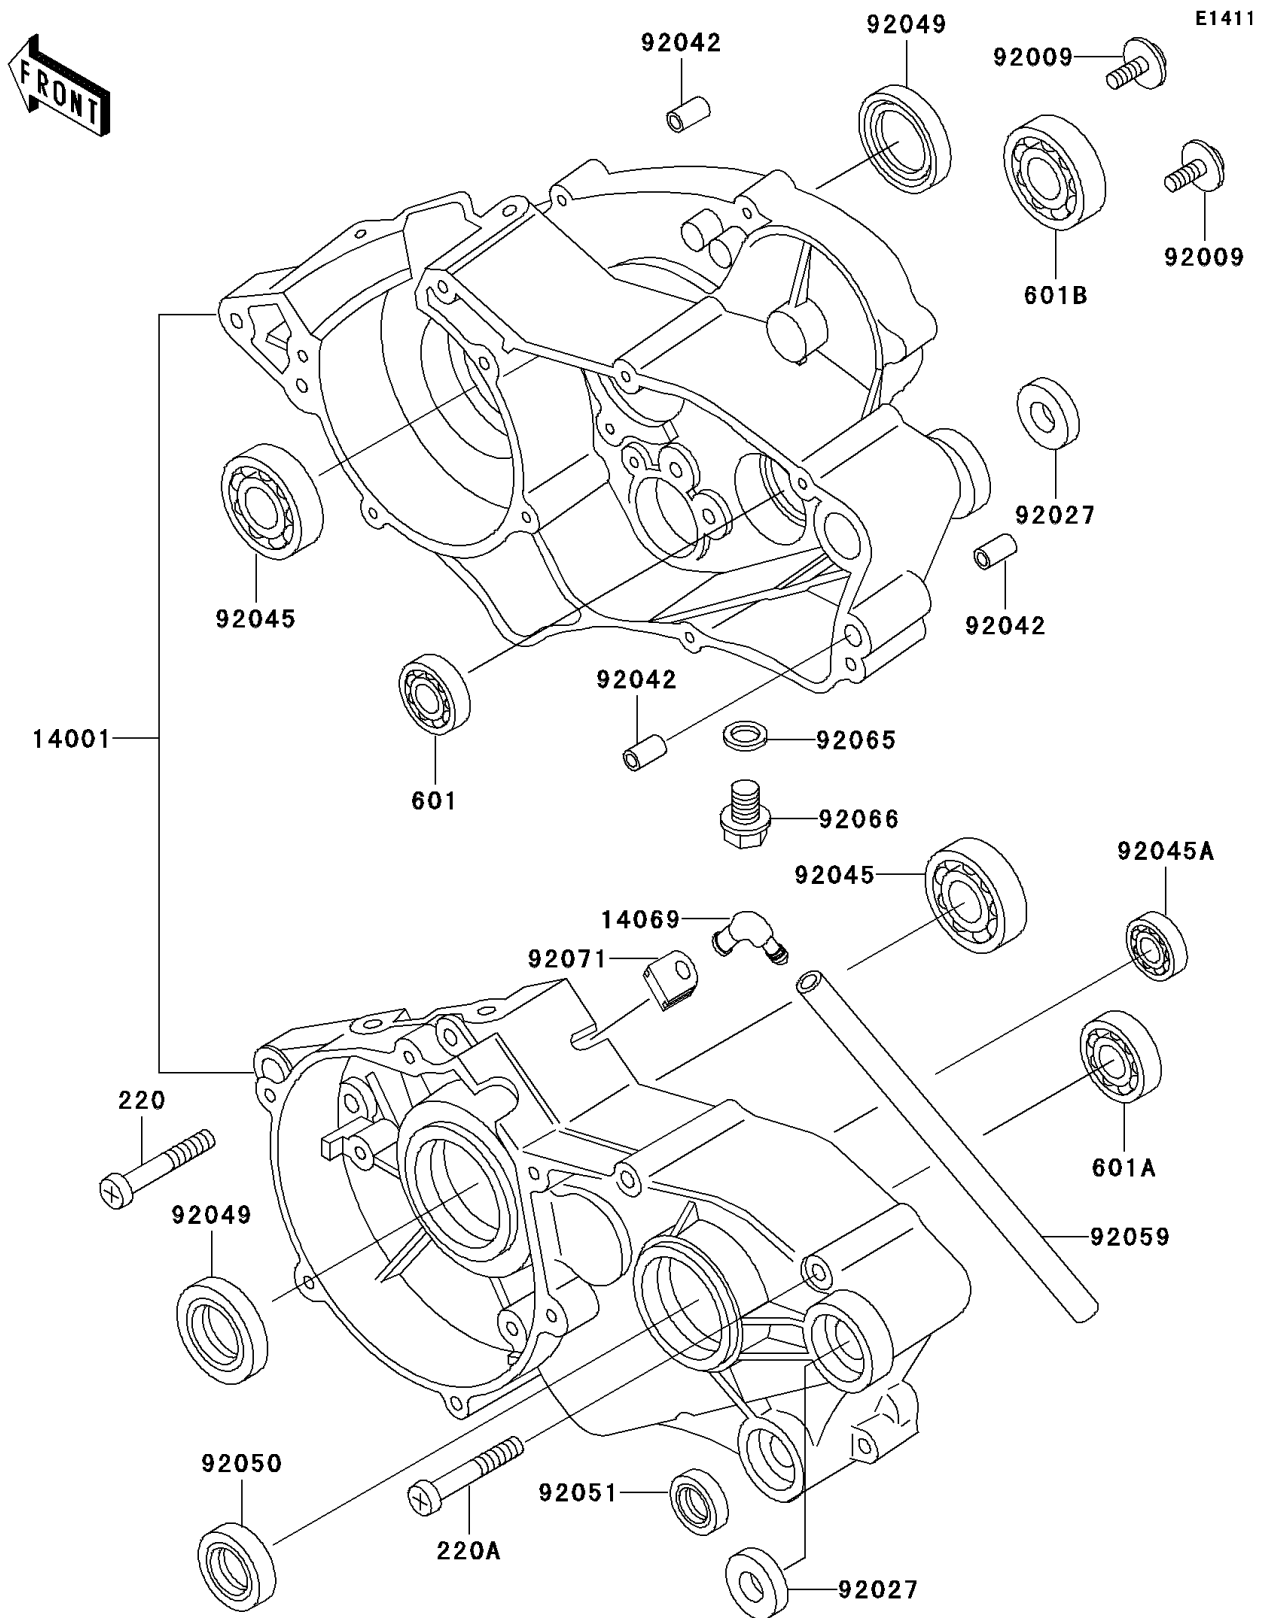

2003 KX60

PARTS DIAGRAM

Crankcase

Kawasaki

Let the Good Times Roll®

2003 KX60

PARTS LIST

Crankcase

Kawasaki

Let the Good Times Roll®

ITEM NAME

PART NUMBER

QUANTITY
