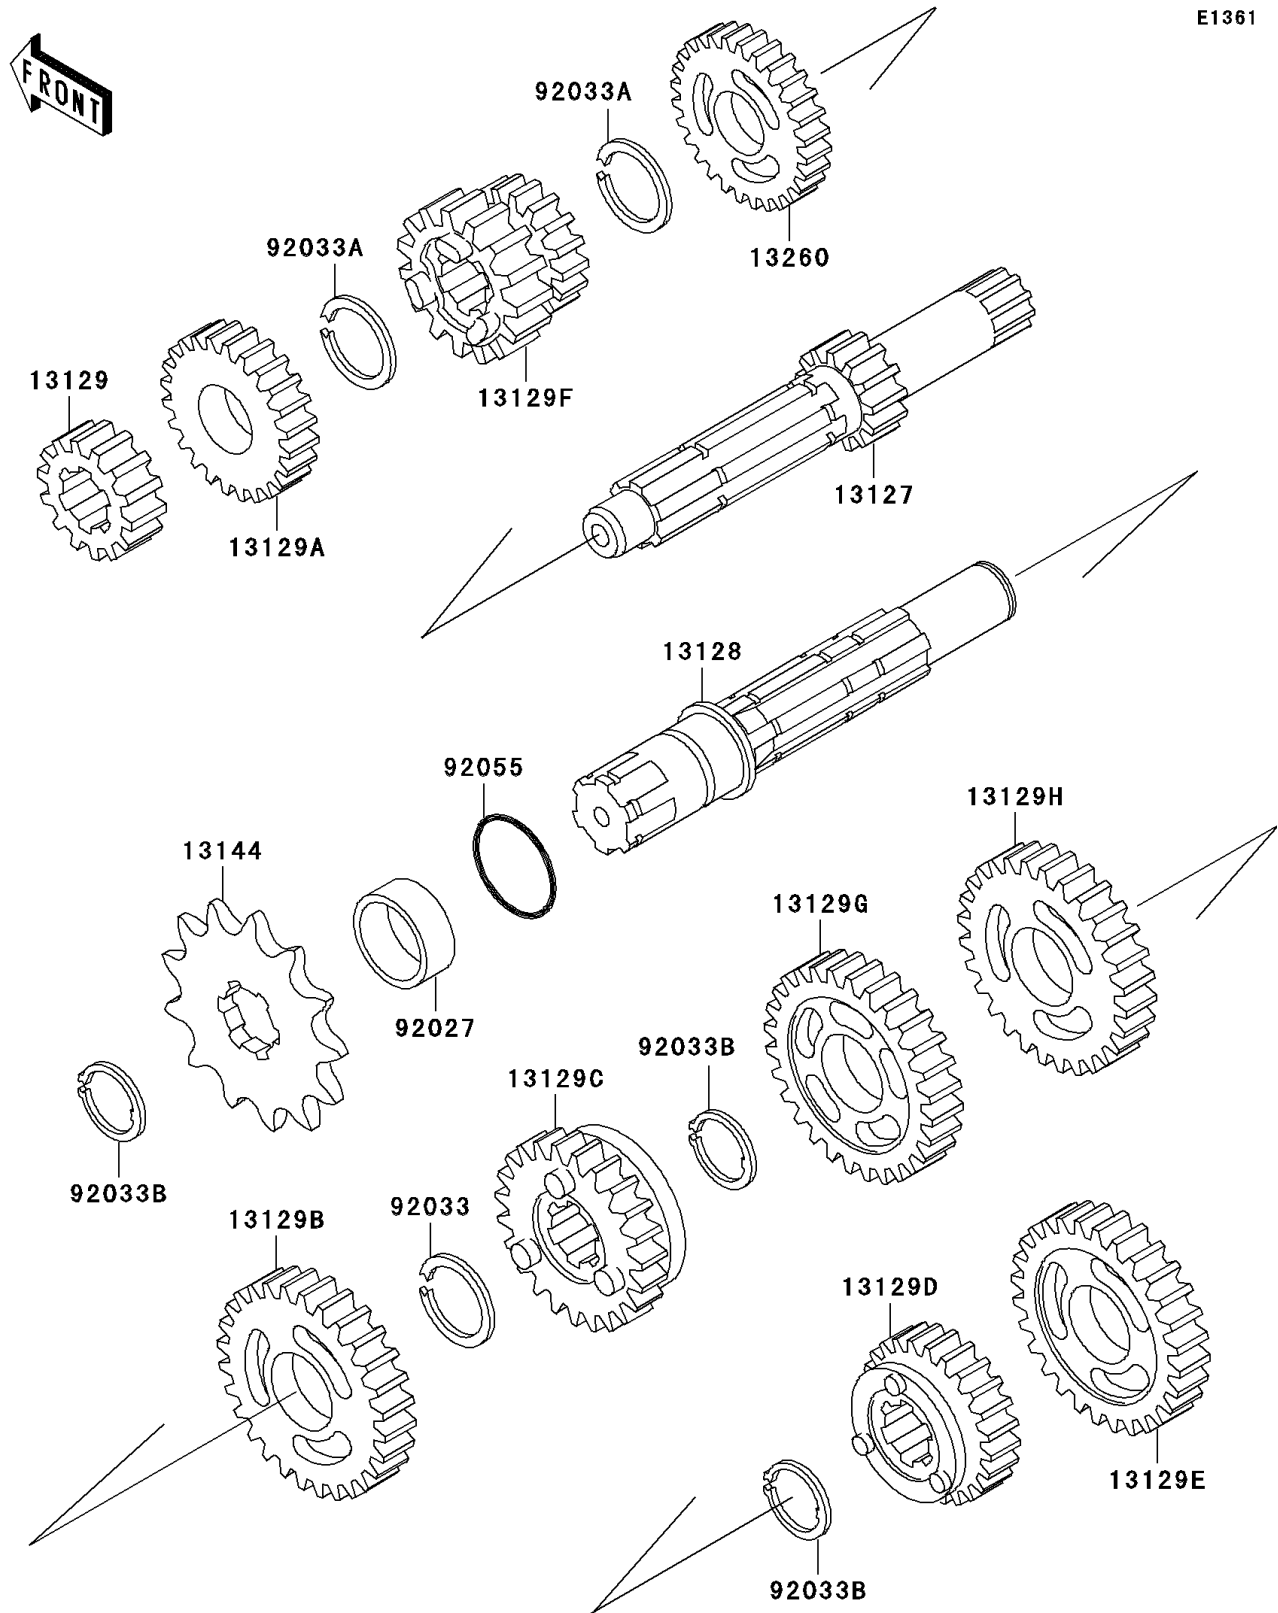

2002 KX60

PARTS DIAGRAM

Transmission

E1361

2002 KX60

PARTS LIST

Transmission

Kawasaki

Let the Good Times Roll®

ITEM NAME

PART NUMBER

QUANTITY
