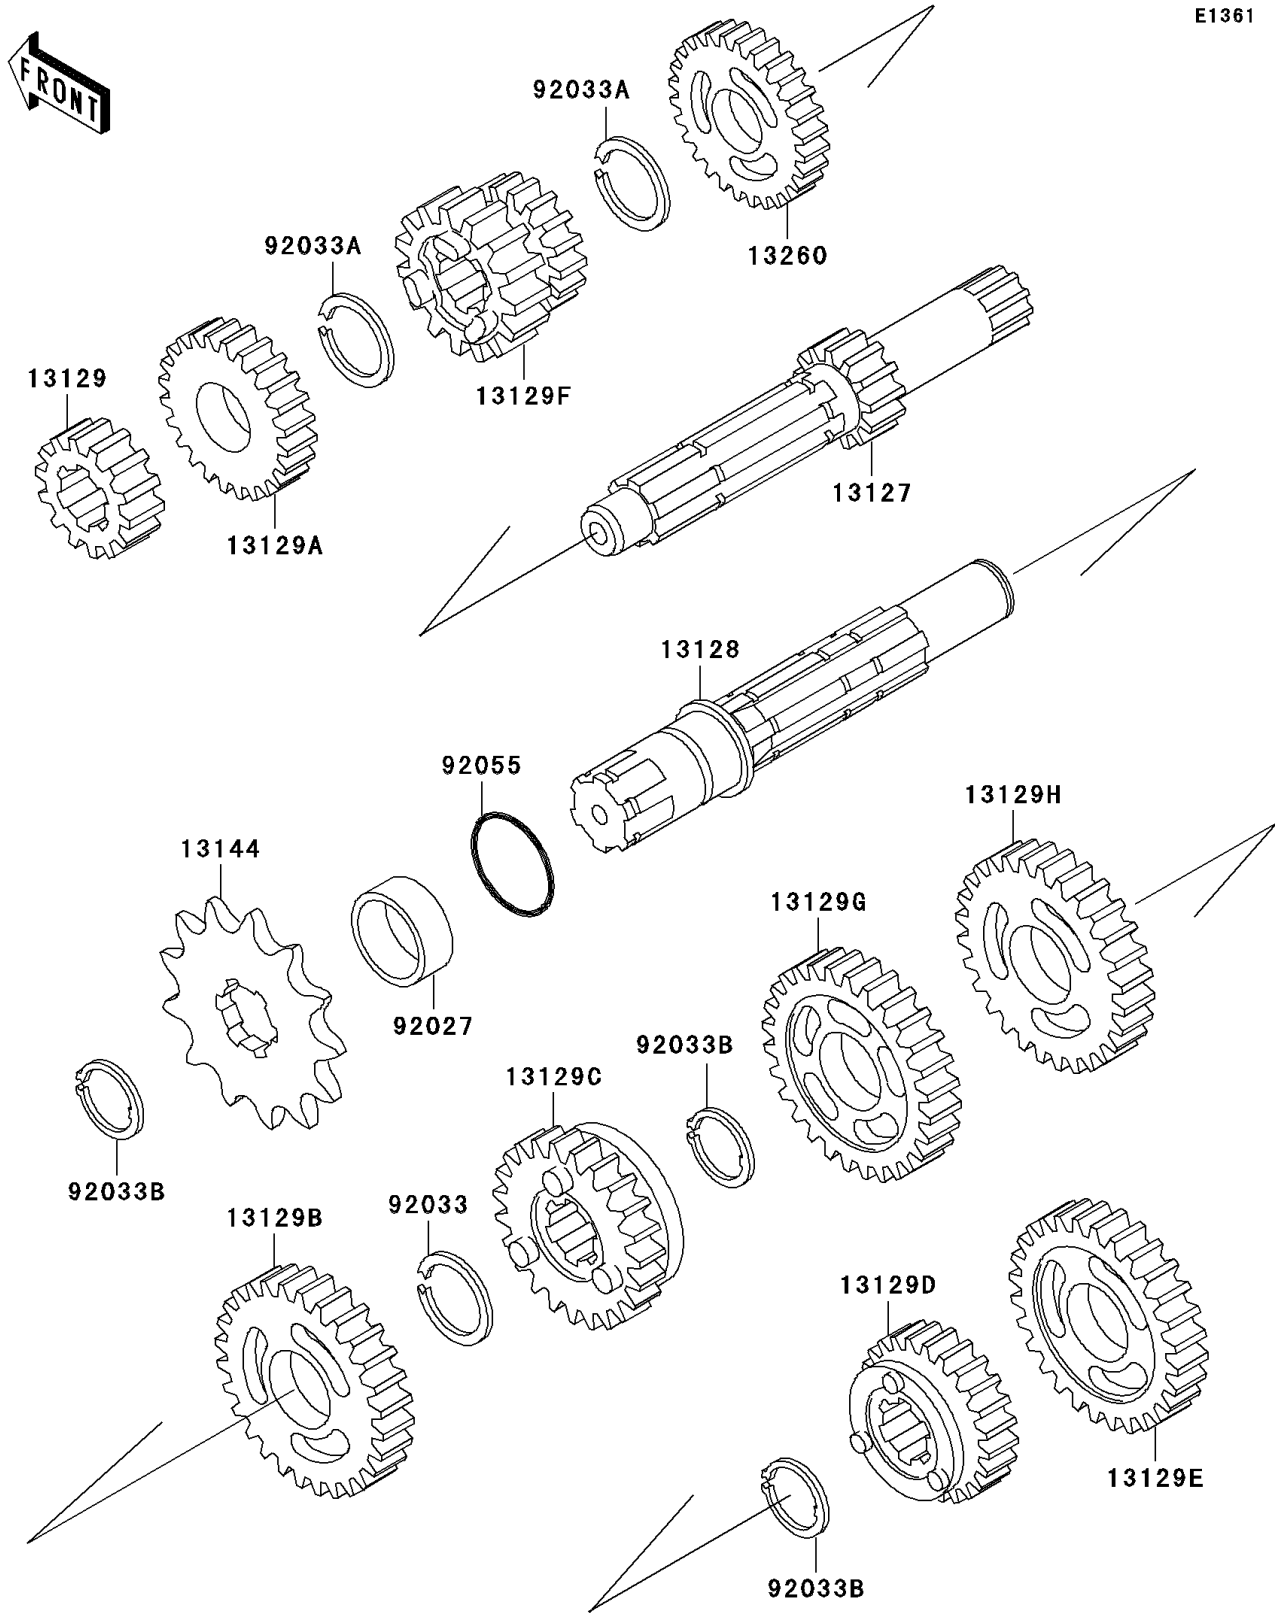

2001 KX60

PARTS DIAGRAM

Transmission

E1361

2001 KX60

PARTS LIST

Transmission

Kawasaki

Let the Good Times Roll®

ITEM NAME

PART NUMBER

QUANTITY
