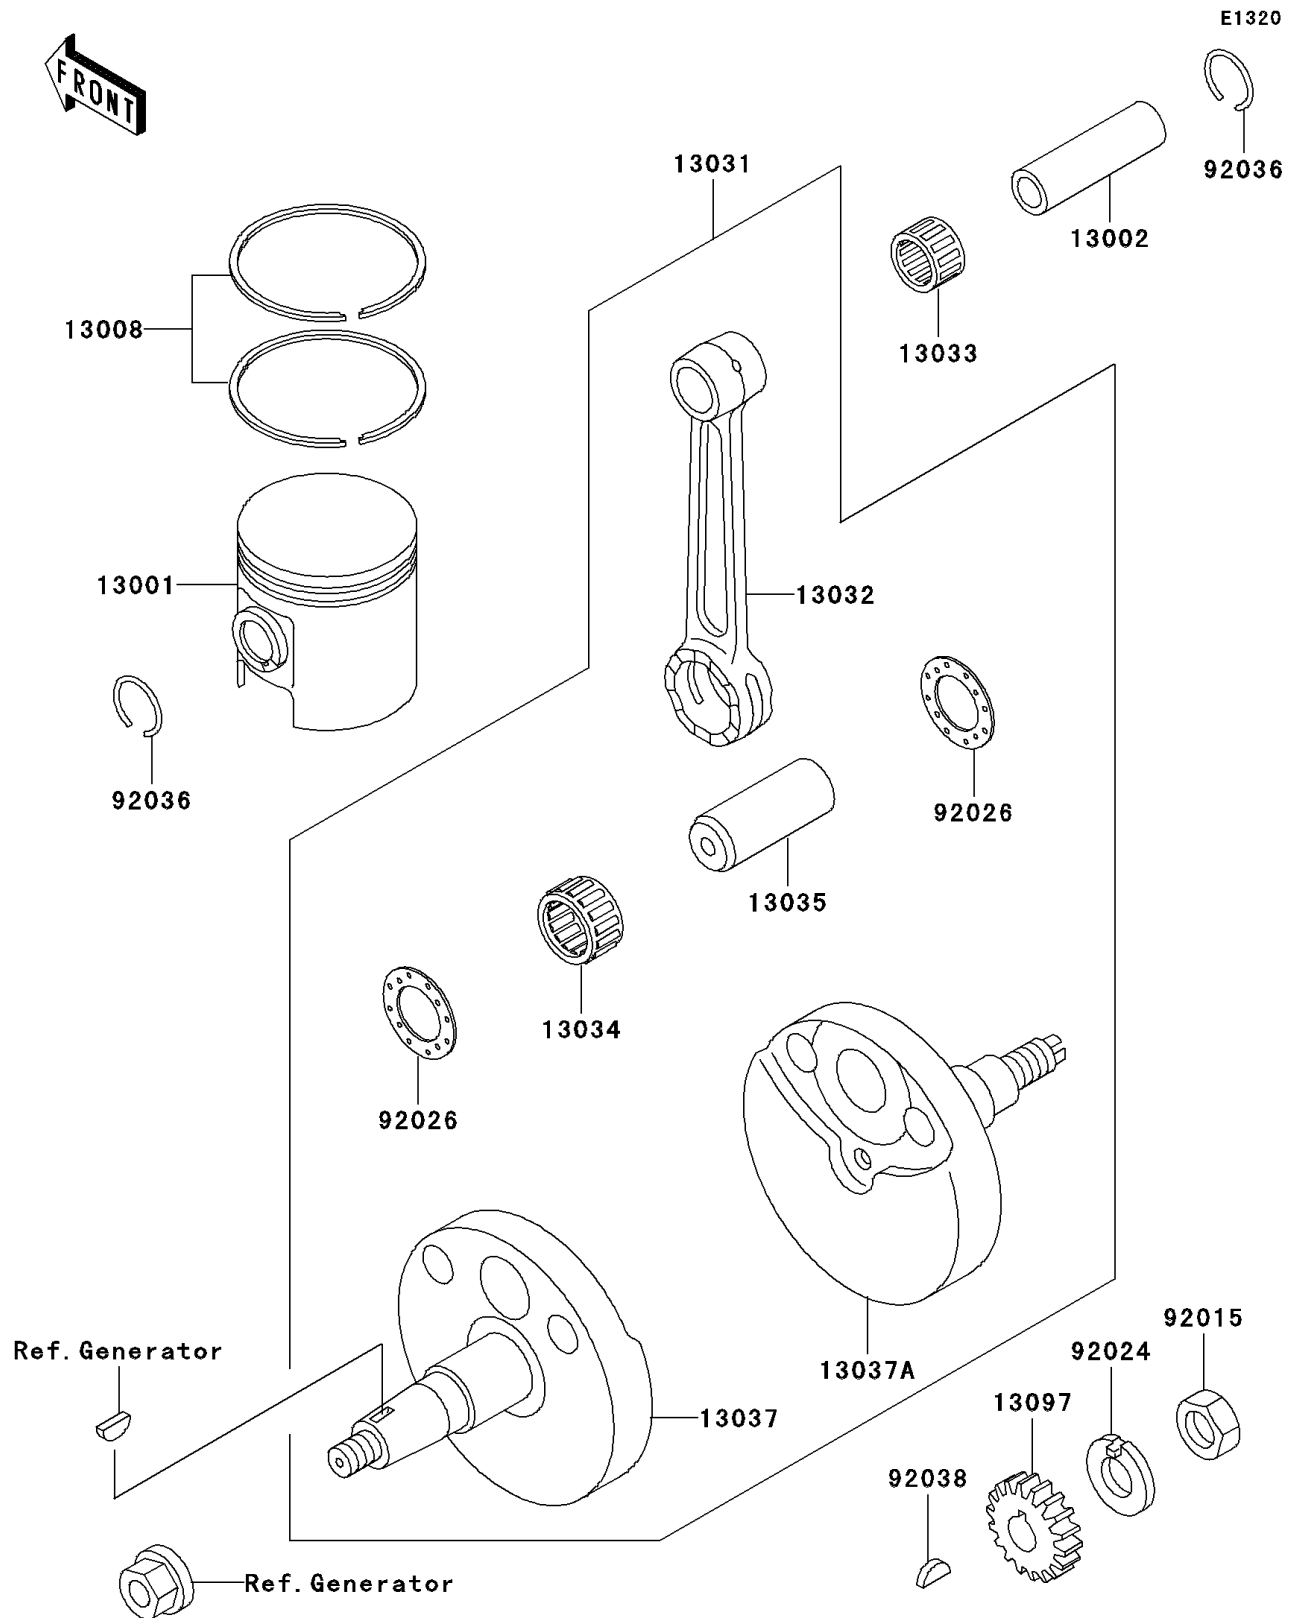

2000 KX60

PARTS DIAGRAM

Crankshaft/Piston(s)

2000 KX60

PARTS LIST

Crankshaft/Piston(s)

Kawasaki

Let the Good Times Roll®

ITEM NAME

PART NUMBER

QUANTITY
